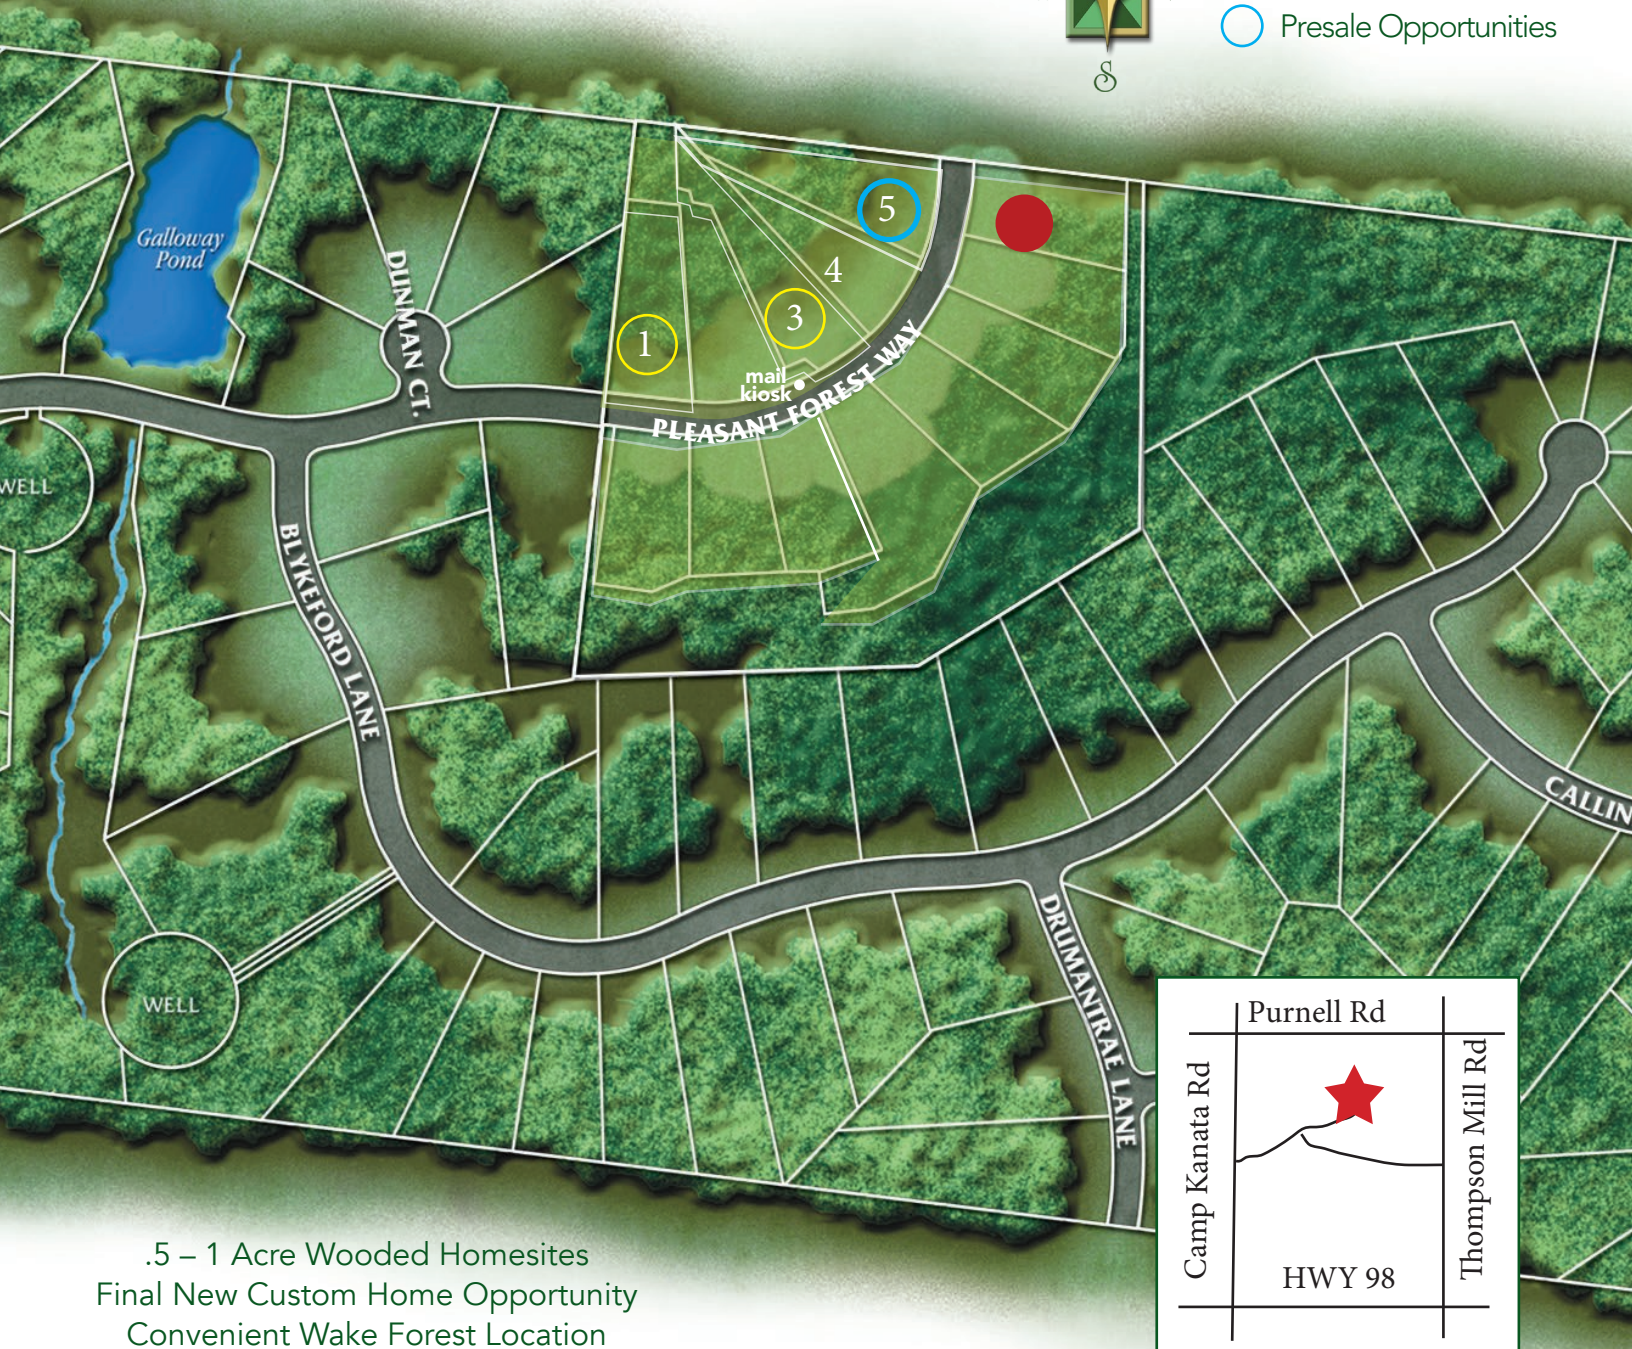

Custom
Estate Homes
from the \$680s

GALLOWAY

Wake Forest, NC

Community Plan

- Available Home
- Sold
- Presale Opportunities

.5 – 1 Acre Wooded Homesites
Final New Custom Home Opportunity
Convenient Wake Forest Location