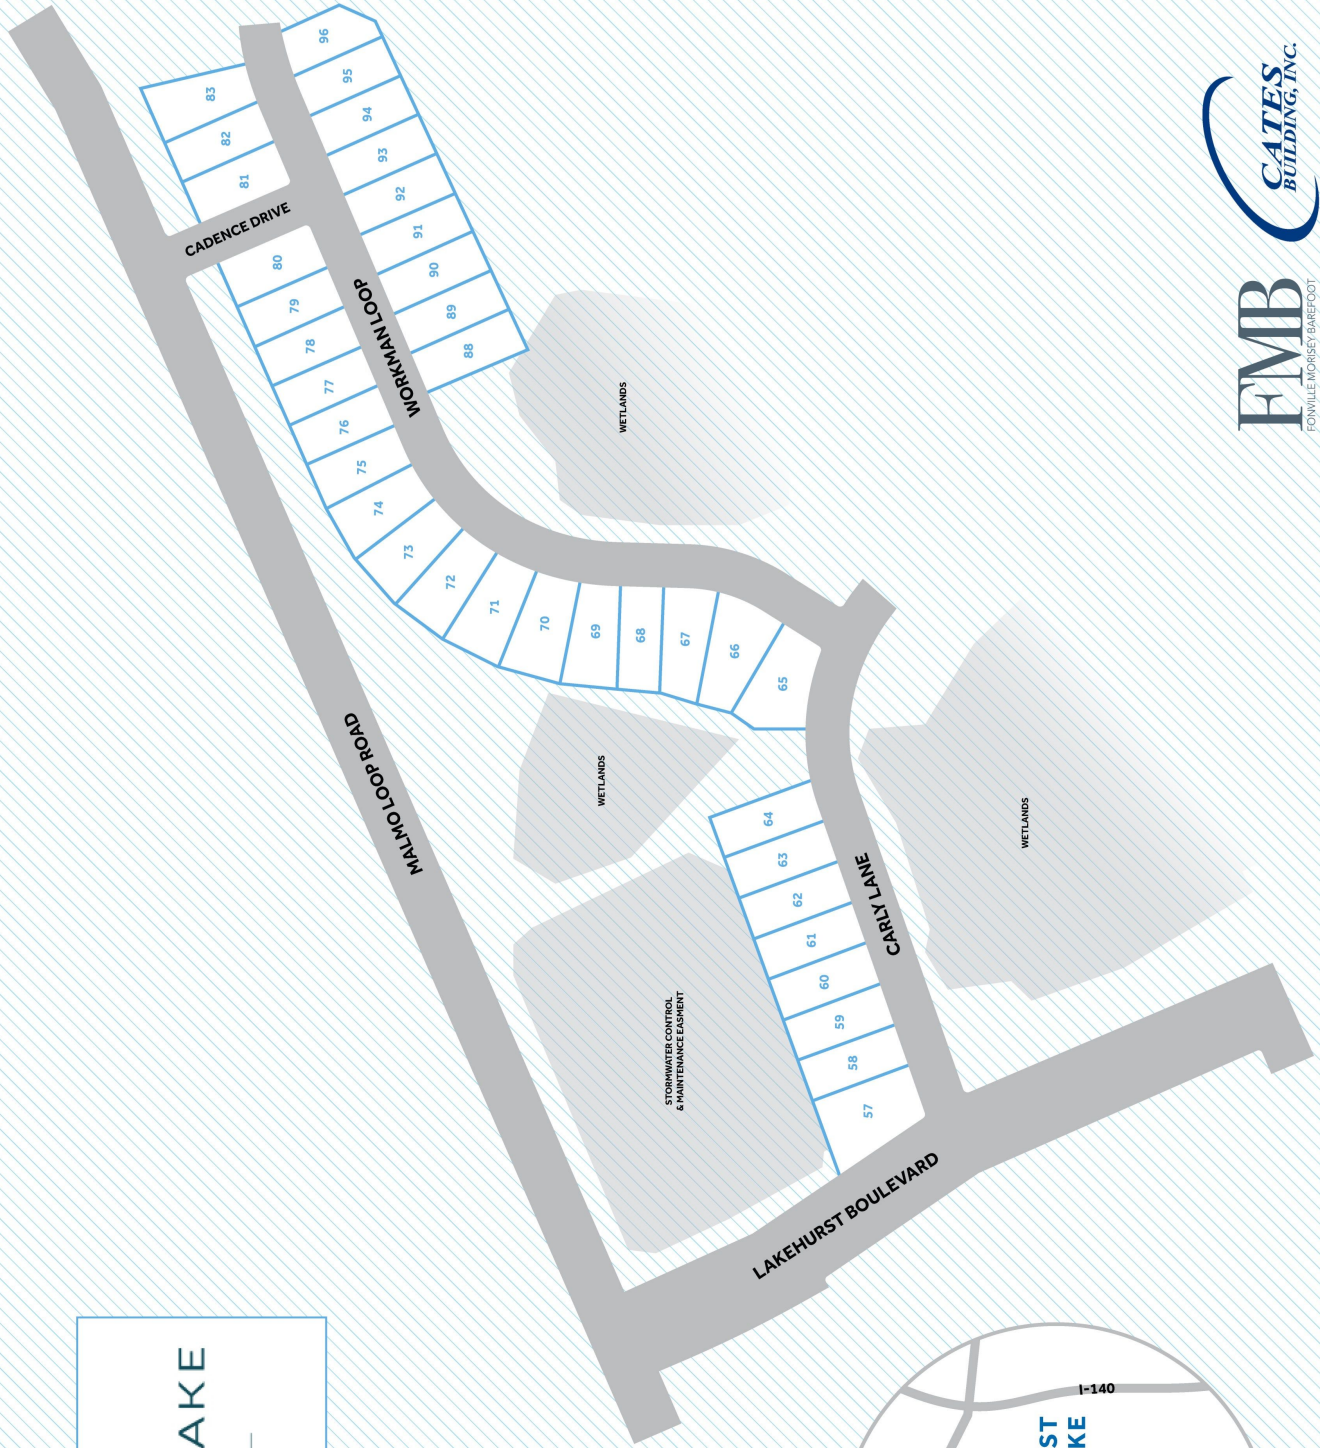

EAST LAKE
— CHANNEL WALK —

SITE MAP

ARTIST CONCEPTUAL RENDERINGS. NOT TO SCALE. THE DEVELOPER RESERVES THE RIGHT TO MAKE CHANGES TO THE SITE PLAN AND SITE COMPONENTS AT ANY TIME WITHOUT NOTICE.

CATESBUILDING.COM