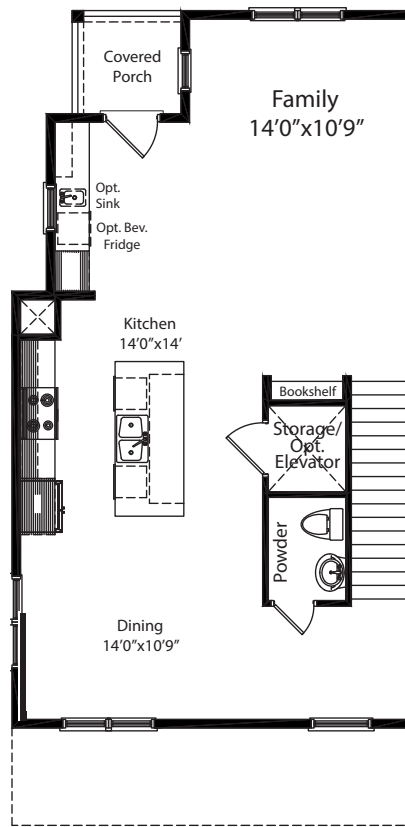

THE HOLT

THE TURNER III

Exterior Townhome
 3 Bedrooms & 3.5 Baths
 2,018 Square Feet
 2-Car Garage

1st Floor

2nd Floor

3rd Floor