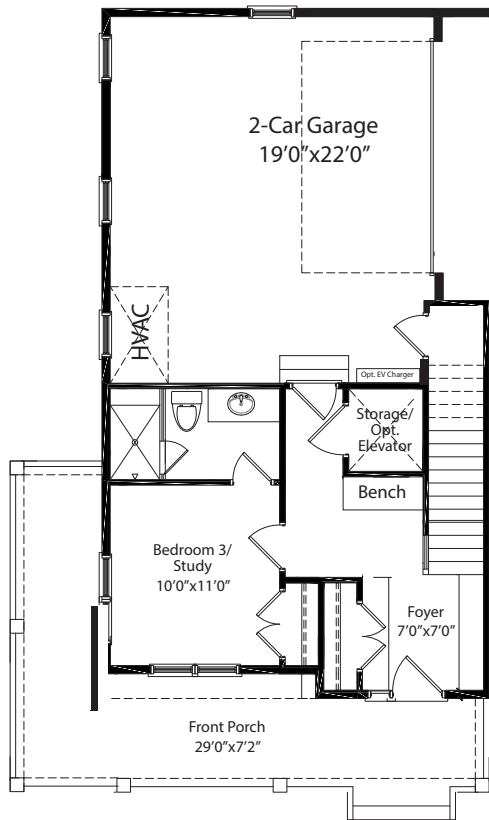

THE HOLT

THE TURNER III

Exterior Townhome
 3 Bedrooms & 3.5 Baths
 2,018 Square Feet
 2-Car Garage

1st Floor

2nd Floor

3rd Floor