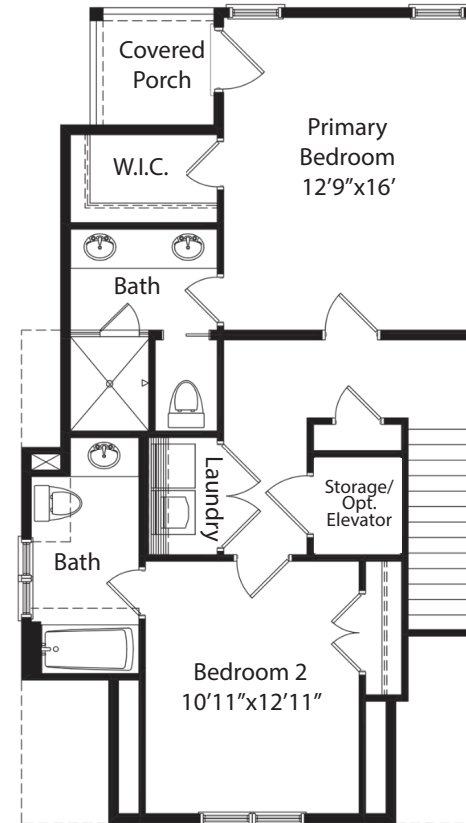

THE HOLT

THE TURNER III

Exterior Townhome
 3 Bedrooms & 3.5 Baths
 2,018 Square Feet
 2-Car Garage

1st Floor

2nd Floor

3rd Floor