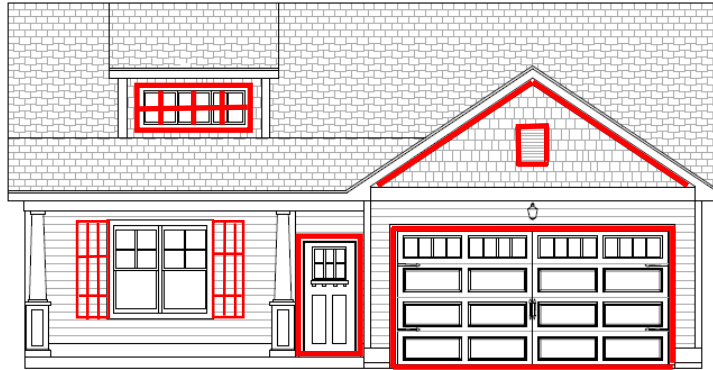

WEAVER HOMES

910.630.2100 • www.weaver-homes.com
350 Wagoner Drive • Fayetteville, NC 28303

CURRITUCK - A

1656 Winding Way SW
Ocean Isle Beach, NC 28469
LEFT HAND GARAGE

CURRITUCK-A

Width 40'-0" Depth 66'-0"

SQUARE FOOTAGE

| | |
|-----------------------|--------------------|
| FIRST FLOOR | 1741 SQ.FT. |
| SECOND FLOOR REC ROOM | 347 SQ.FT. |
| BEDROOM #4 | 347 SQ.FT. |
| TOTAL | 2344 SQ.FT. |

UNHEATED

| | |
|-------------|-------------|
| FRONT PORCH | 116 SQ.FT. |
| GARAGE | 383 SQ. FT. |
| REAR PORCH | 100 SQ.FT. |