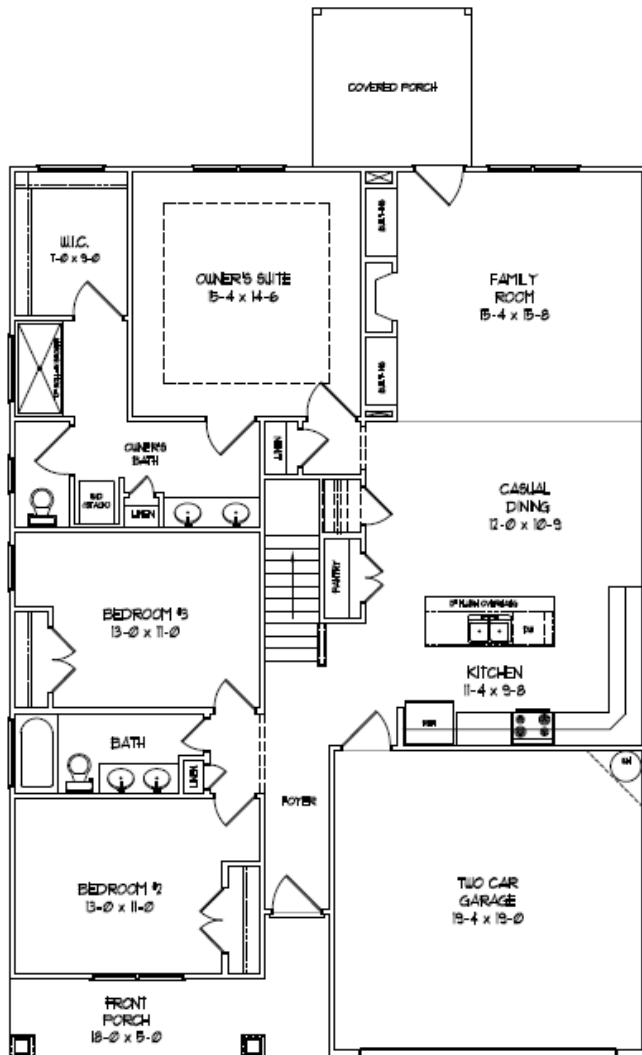

WEAVER HOMES

910.630.2100 • www.weaver-homes.com
350 Wagoner Drive • Fayetteville, NC 28303

CURRITUCK - A

1656 Winding Way SW
Ocean Isle Beach, NC 28469
LEFT HAND GARAGE

CURRITUCK-A

Width 40'-0" Depth 66'-0"

SQUARE FOOTAGE

| | |
|-----------------------|--------------------|
| FIRST FLOOR | 1741 SQ.FT. |
| SECOND FLOOR REC ROOM | 347 SQ.FT. |
| BEDROOM #4 | 347 SQ.FT. |
| TOTAL | 2344 SQ.FT. |

UNHEATED

| | |
|-------------|-------------|
| FRONT PORCH | 116 SQ.FT. |
| GARAGE | 383 SQ. FT. |
| REAR PORCH | 100 SQ.FT. |

NOTE: Dimensions, Finishes and Floor Plan may be modified by Builder without notice.

FIRST FLOOR

SECOND FLOOR

For More Information Contact
Diane Dalen
910-364-9942 | BrickLanding@FMBnewhomes.com
www.DiscoverBrickLanding.com