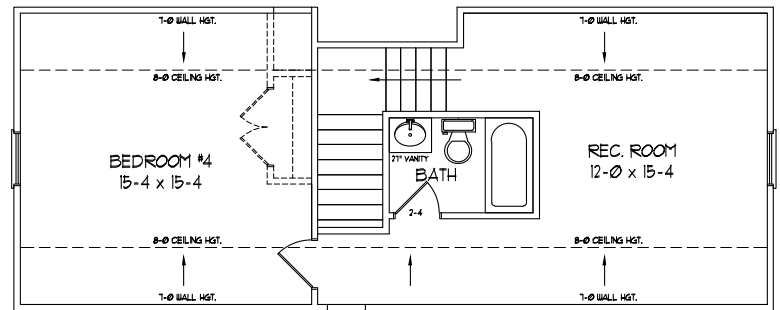

SECOND FLOOR

For More Information Contact
Diane Dalen
910-364-9942 | BrickLanding@FMBnewhomes.com
www.DiscoverBrickLanding.com