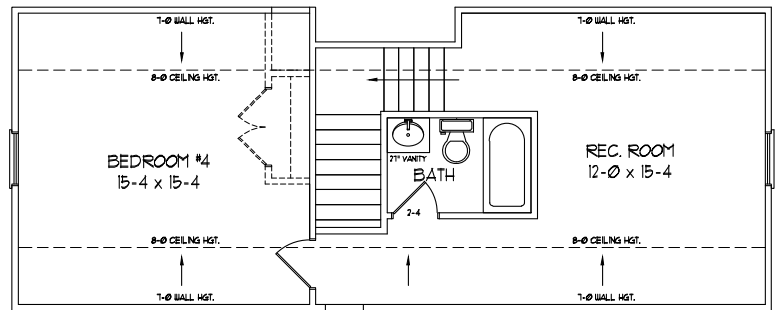

CURRITUCK - A

1773 Waterwing Drive
Ocean Isle Beach, NC 28469

CURRITUCK-A

B&B = BOARD & BATTEN
S=STONE

Width 40'-0" Depth 66'-0"

SQUARE FOOTAGE

FIRST FLOOR	1741 SQ.FT.
SECOND FLOOR REC ROOM	347 SQ.FT.
BEDROOM #4	347 SQ.FT.
TOTAL	2344 SQ.FT.

UNHEATED

FRONT PORCH	116 SQ.FT.
GARAGE	383 SQ. FT.
REAR PORCH	100 SQ.FT.

NOTE: Dimensions, Finishes and Floor Plan may be modified by Builder without notice.

FIRST FLOOR

SECOND FLOOR

For More Information Contact
Diane Dalen
910-364-9942 | BrickLanding@FMBnewhomes.com
www.DiscoverBrickLanding.com