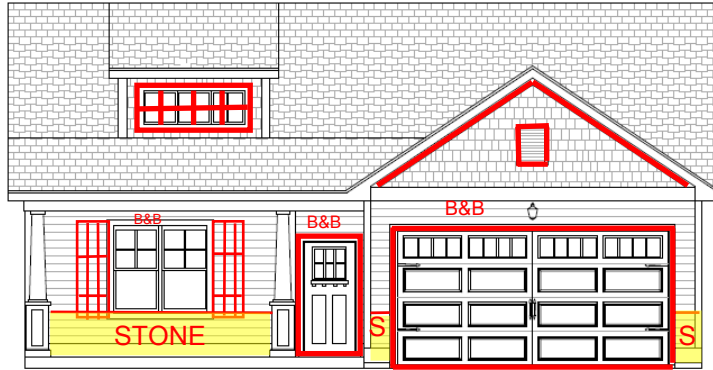

CURRITUCK - A

1773 Waterwing Drive
Ocean Isle Beach, NC 28469

CURRITUCK-A

B&B = BOARD & BATTEN
S=STONE

Width 40'-0" Depth 66'-0"

SQUARE FOOTAGE

FIRST FLOOR	1741 SQ.FT.
SECOND FLOOR REC ROOM	347 SQ.FT.
BEDROOM #4	347 SQ.FT.
TOTAL	2344 SQ.FT.

UNHEATED

FRONT PORCH	116 SQ.FT.
GARAGE	383 SQ. FT.
REAR PORCH	100 SQ.FT.

NOTE: Dimensions, Finishes and Floor Plan may be modified by Builder without notice.

FIRST FLOOR

SECOND FLOOR

For More Information Contact
Diane Dalen
910-364-9942 | BrickLanding@FMBnewhomes.com
www.DiscoverBrickLanding.com