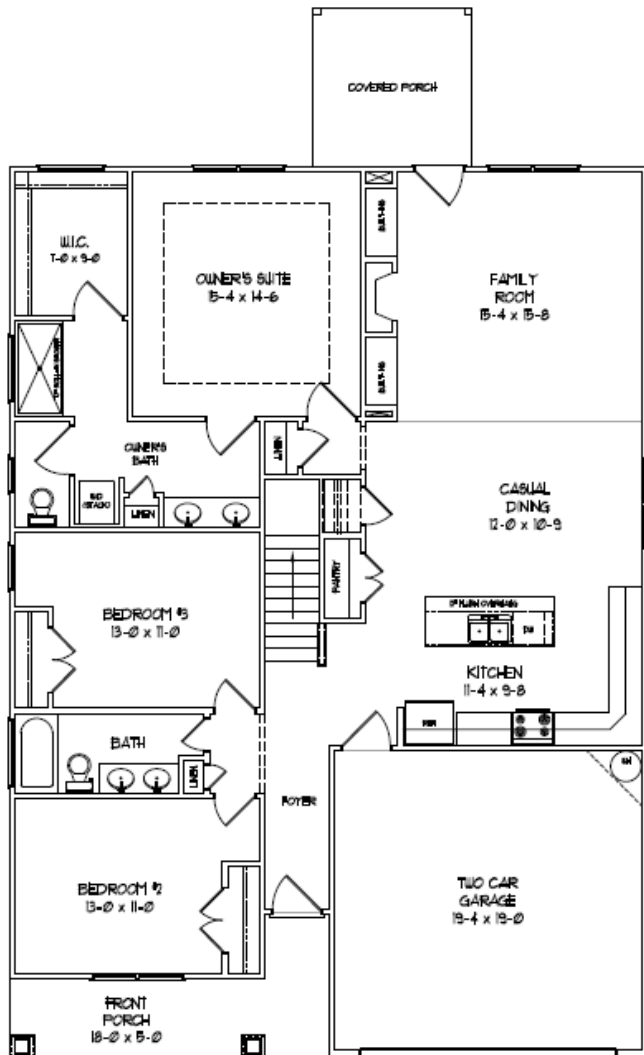

CURRITUCK - A

1773 Waterwing Drive
Ocean Isle Beach, NC 28469

CURRITUCK-A

B&B = BOARD & BATTEN
S=STONE

Width 40'-0" Depth 66'-0"

SQUARE FOOTAGE

FIRST FLOOR	1741 SQ.FT.
SECOND FLOOR REC ROOM	347 SQ.FT.
BEDROOM #4	347 SQ.FT.
TOTAL	2344 SQ.FT.

UNHEATED

FRONT PORCH	116 SQ.FT.
GARAGE	383 SQ. FT.
REAR PORCH	100 SQ.FT.

NOTE: Dimensions, Finishes and Floor Plan may be modified by Builder without notice.

FIRST FLOOR

SECOND FLOOR

For More Information Contact
Diane Dalen
910-364-9942 | BrickLanding@FMBnewhomes.com
www.DiscoverBrickLanding.com