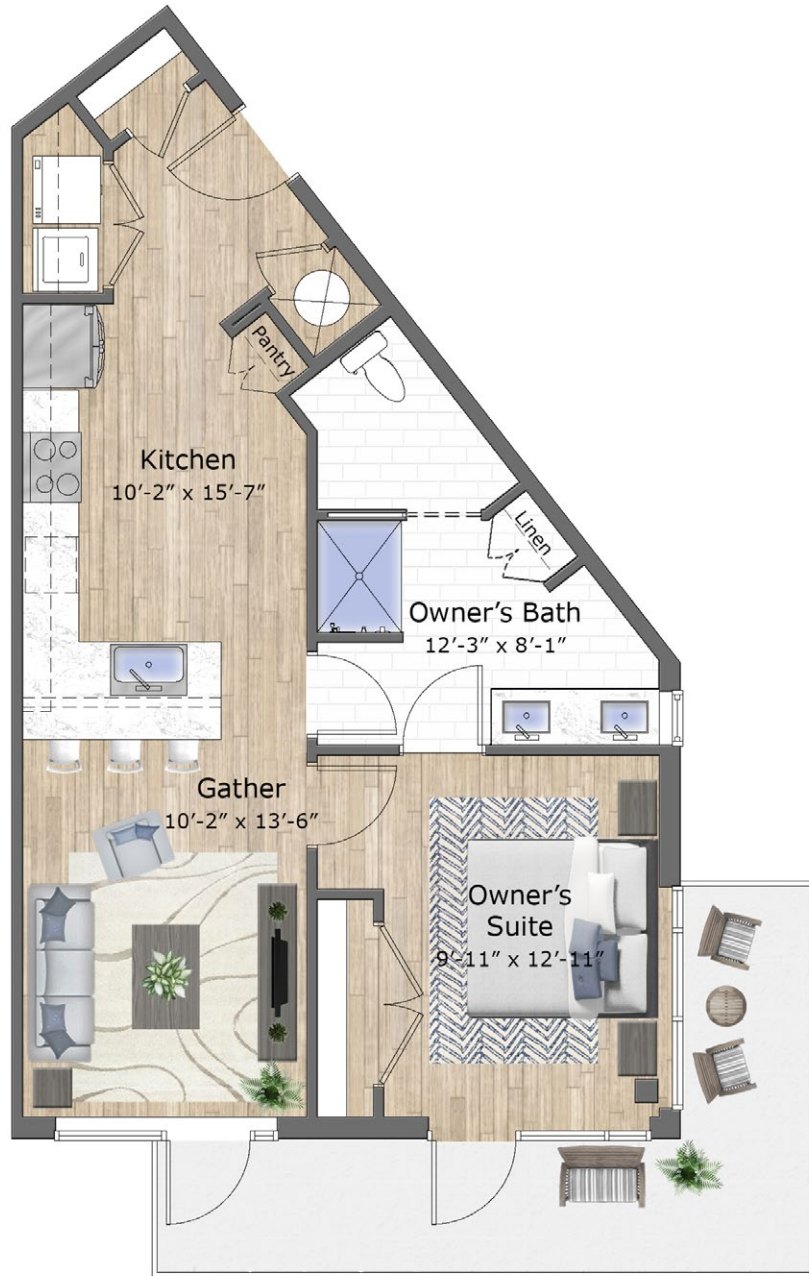

The Emerald | 1 Bedroom, 1 Bath | 712 Sq.Ft.

A5.3

Let's Connect.

Ready To Live Here? Contact Our Team.

Tessera at MOSAIC

919.265.5505 | Mosaic@FMBnewhomes.com

TesseraatMOSAIC.com | MOSAICatChathamPark.com

Floorplan, dimensions and specifications are subject to change without notice. See agent for details. 7/2020