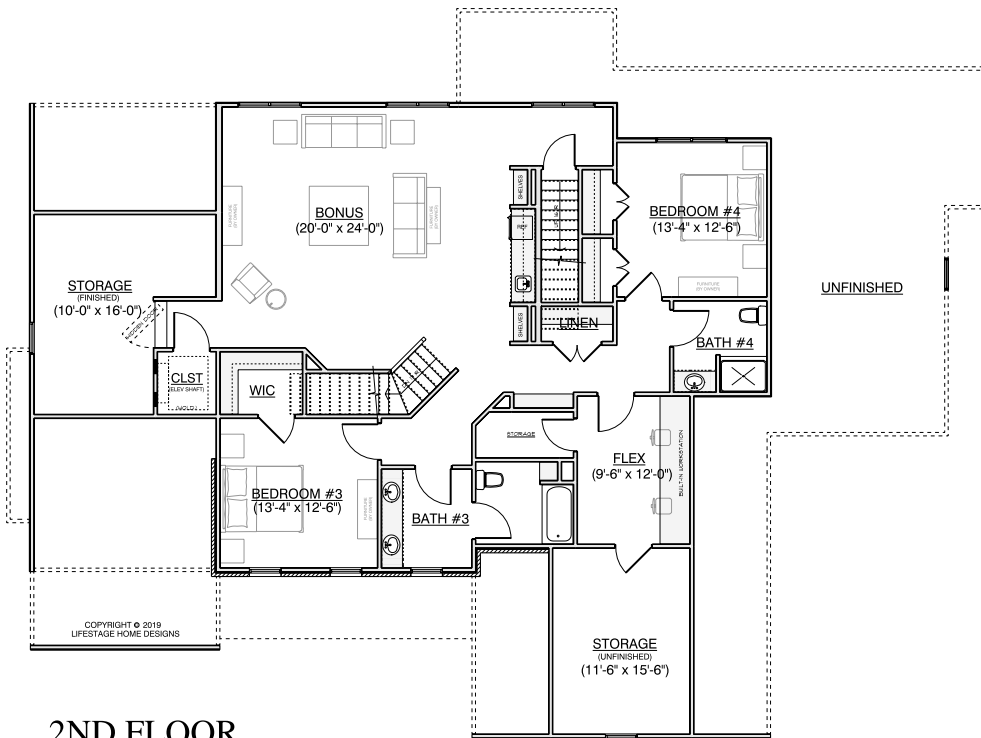

LUXURY ESTATE HOMES REIMAGINED

RIVERSTONE

ESTATES

Fall 2020 Universal Design Parade Home
Homesite 31 | 155 Riverstone Dr., Pittsboro NC
2.77 Acres | 4 Bedrooms | 4.5 Baths | 4,569 SF
1st Floor Owner's Suite and Guest Suite
Sadler Construction, Inc.

5/20

FMB
FONVILLE MORSEY BAREFOOT

By Appointment
Kerrie Bornkessel • 919.926.5563
RiverstoneEstatesLiving.com

RIVERSTONE
ESTATES

RIVERSTONE ESTATES

1ST FLOOR

| Homesite 31 | |
|---------------------|-------------|
| NAME | AREA |
| 1st FLOOR (HTD) | 2686 sq ft. |
| 2nd FLOOR (HTD) | 1882 sq ft. |
| 3rd FLOOR (Walk Up) | 565 sq ft. |
| GARAGES | 1111 sq ft. |
| DECKS & PORCHES | 339 sq ft. |
| TOTAL (HTD) | 4569 sq ft. |

2ND FLOOR

3RD FLOOR (UNFINISHED)