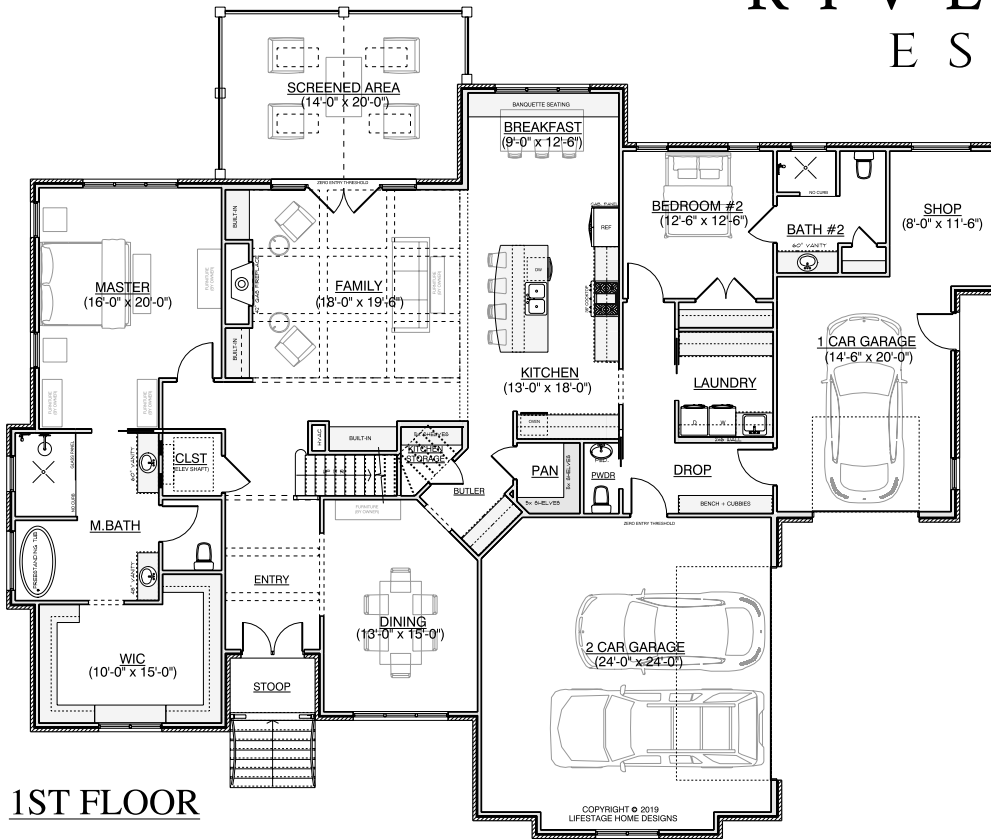

LUXURY ESTATE HOMES REIMAGINED

RIVERSTONE

ESTATES

Fall 2020 Universal Design Parade Home
Homesite 31 | 155 Riverstone Dr., Pittsboro NC
2.77 Acres | 4 Bedrooms | 4.5 Baths | 4,569 SF
1st Floor Owner's Suite and Guest Suite
Sadler Construction, Inc.

5/20

FMB
FONVILLE MORSEY BAREFOOT

By Appointment
Kerrie Bornkessel • 919.926.5563
RiverstoneEstatesLiving.com

RIVERSTONE
ESTATES

RIVERSTONE ESTATES

1ST FLOOR

| Homesite 31 | |
|---------------------|-------------|
| NAME | AREA |
| 1st FLOOR (HTD) | 2686 sq ft. |
| 2nd FLOOR (HTD) | 1882 sq ft. |
| 3rd FLOOR (Walk Up) | 565 sq ft. |
| GARAGES | 1111 sq ft. |
| DECKS & PORCHES | 339 sq ft. |
| TOTAL (HTD) | 4569 sq ft. |

2ND FLOOR

3RD FLOOR (UNFINISHED)