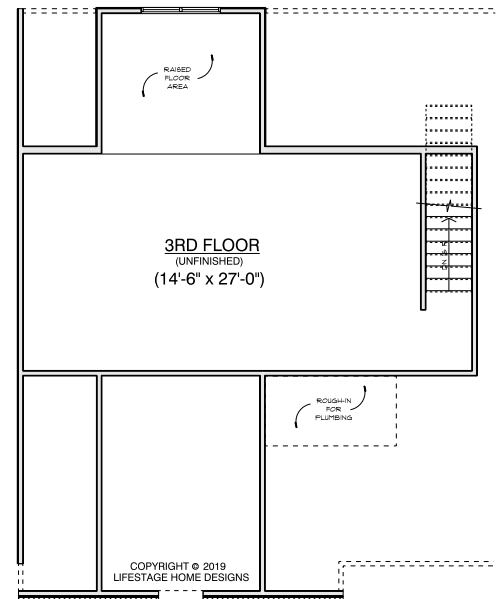

5/20

FMB
FONVILLE MORSEY BAREFOOT

By Appointment
Kerrie Bornkessel • 919.926.5563
RiverstoneEstatesLiving.com

RIVERSTONE
ESTATES

RIVERSTONE ESTATES

1ST FLOOR

| Homesite 31 | |
|---------------------|-------------|
| NAME | AREA |
| 1st FLOOR (HTD) | 2686 sq ft. |
| 2nd FLOOR (HTD) | 1882 sq ft. |
| 3rd FLOOR (Walk Up) | 565 sq ft. |
| GARAGES | 1111 sq ft. |
| DECKS & PORCHES | 339 sq ft. |
| TOTAL (HTD) | 4569 sq ft. |

2ND FLOOR

3RD FLOOR (UNFINISHED)