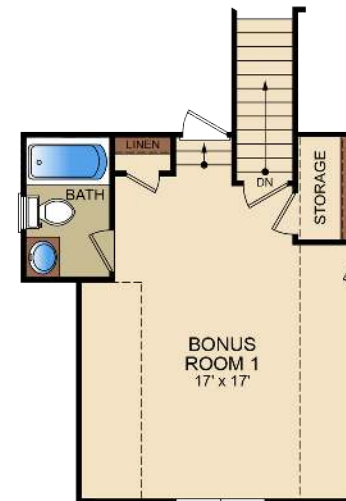

The Waterford Stratton

2018 Parade of Homes Bronze Award-Winner

The Waterford Stratton

Award-Winning Floor Plan

2,008 First Floor sq. feet

386 Front Bonus Suite sq. feet

1,043 Double Bonus Room sq. feet

186 Front Porch sq. feet

255 Screened Porch sq. feet

526 Garage sq. feet

3,361 Total sq. feet

FLOOR PLAN

OPT. FRONT BONUS ROOM WITH FULL BATH

OPT. DOUBLE BONUS ROOM WITH SINGLE BATH