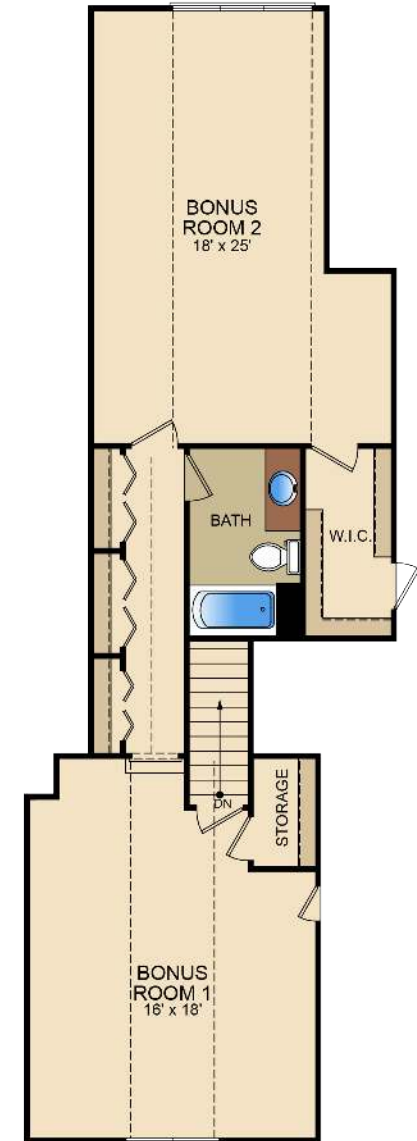

The Waterford Stratton

2018 Parade of Homes Bronze Award-Winner

The Waterford Stratton

Award-Winning Floor Plan

2,008 First Floor sq. feet

386 Front Bonus Suite sq. feet

1,043 Double Bonus Room sq. feet

186 Front Porch sq. feet

255 Screened Porch sq. feet

526 Garage sq. feet

3,361 Total sq. feet

FLOOR PLAN

OPT. FRONT BONUS ROOM WITH FULL BATH

OPT. DOUBLE BONUS ROOM WITH SINGLE BATH