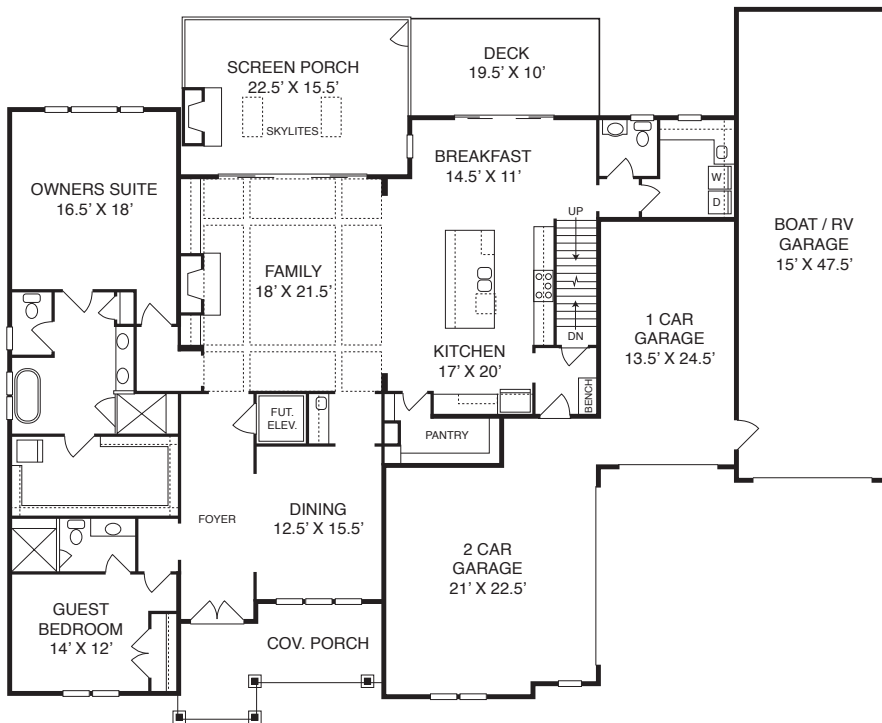

Medallion Construction, Inc

Lot 17 - 519 Seaforth Landing Drive