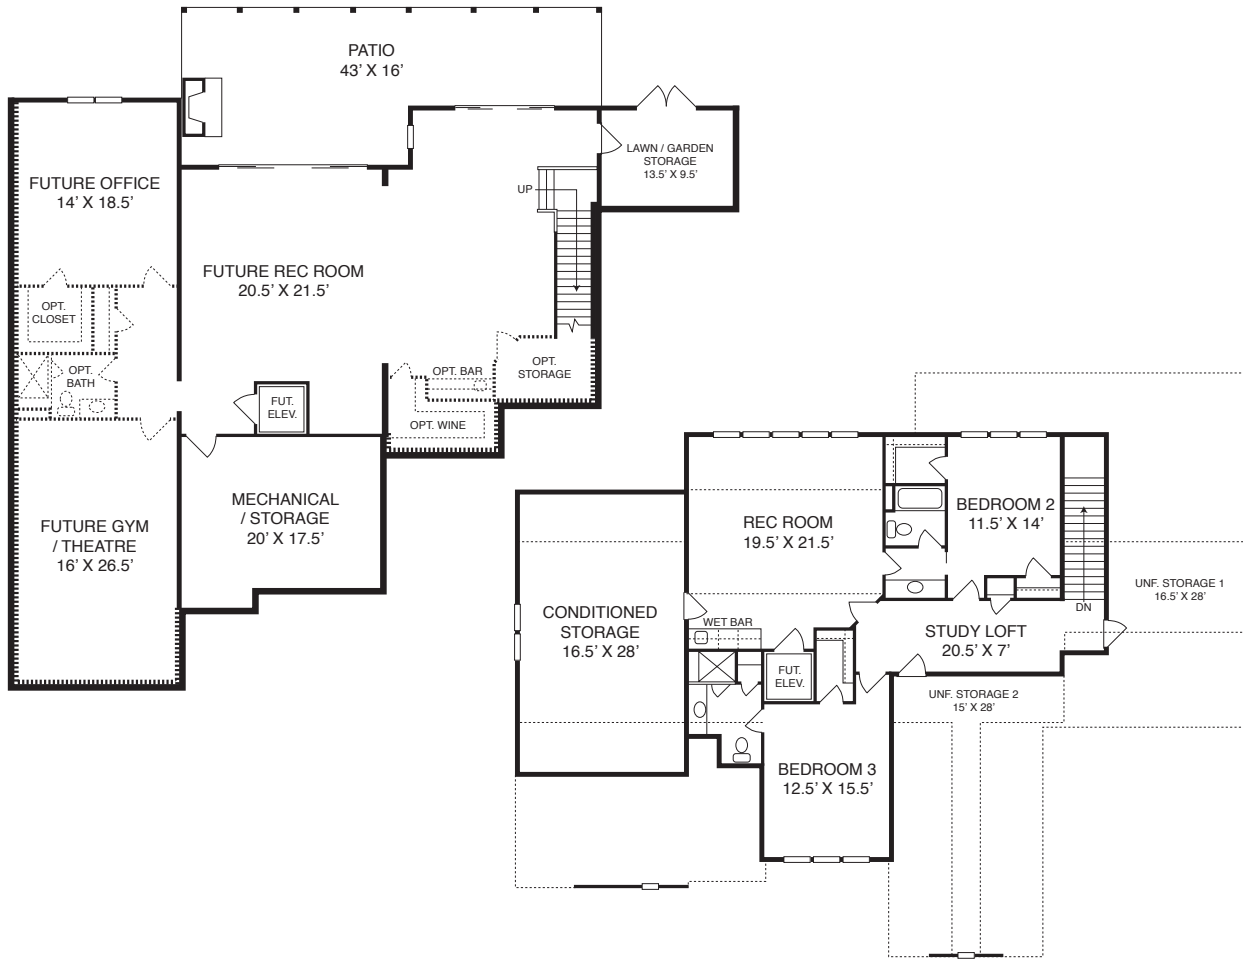

Medallion Construction, Inc

Lot 17 - 519 Seaforth Landing Drive