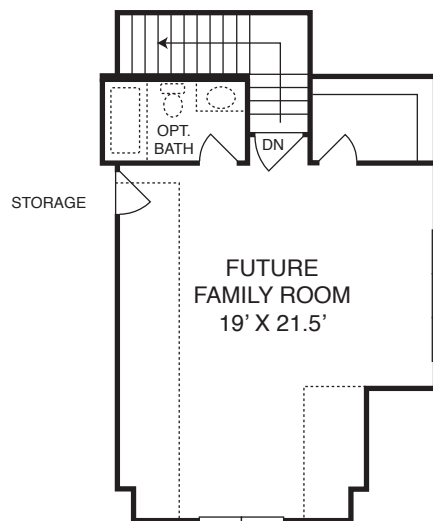

Cotton Custom Homes, Inc

Just Right