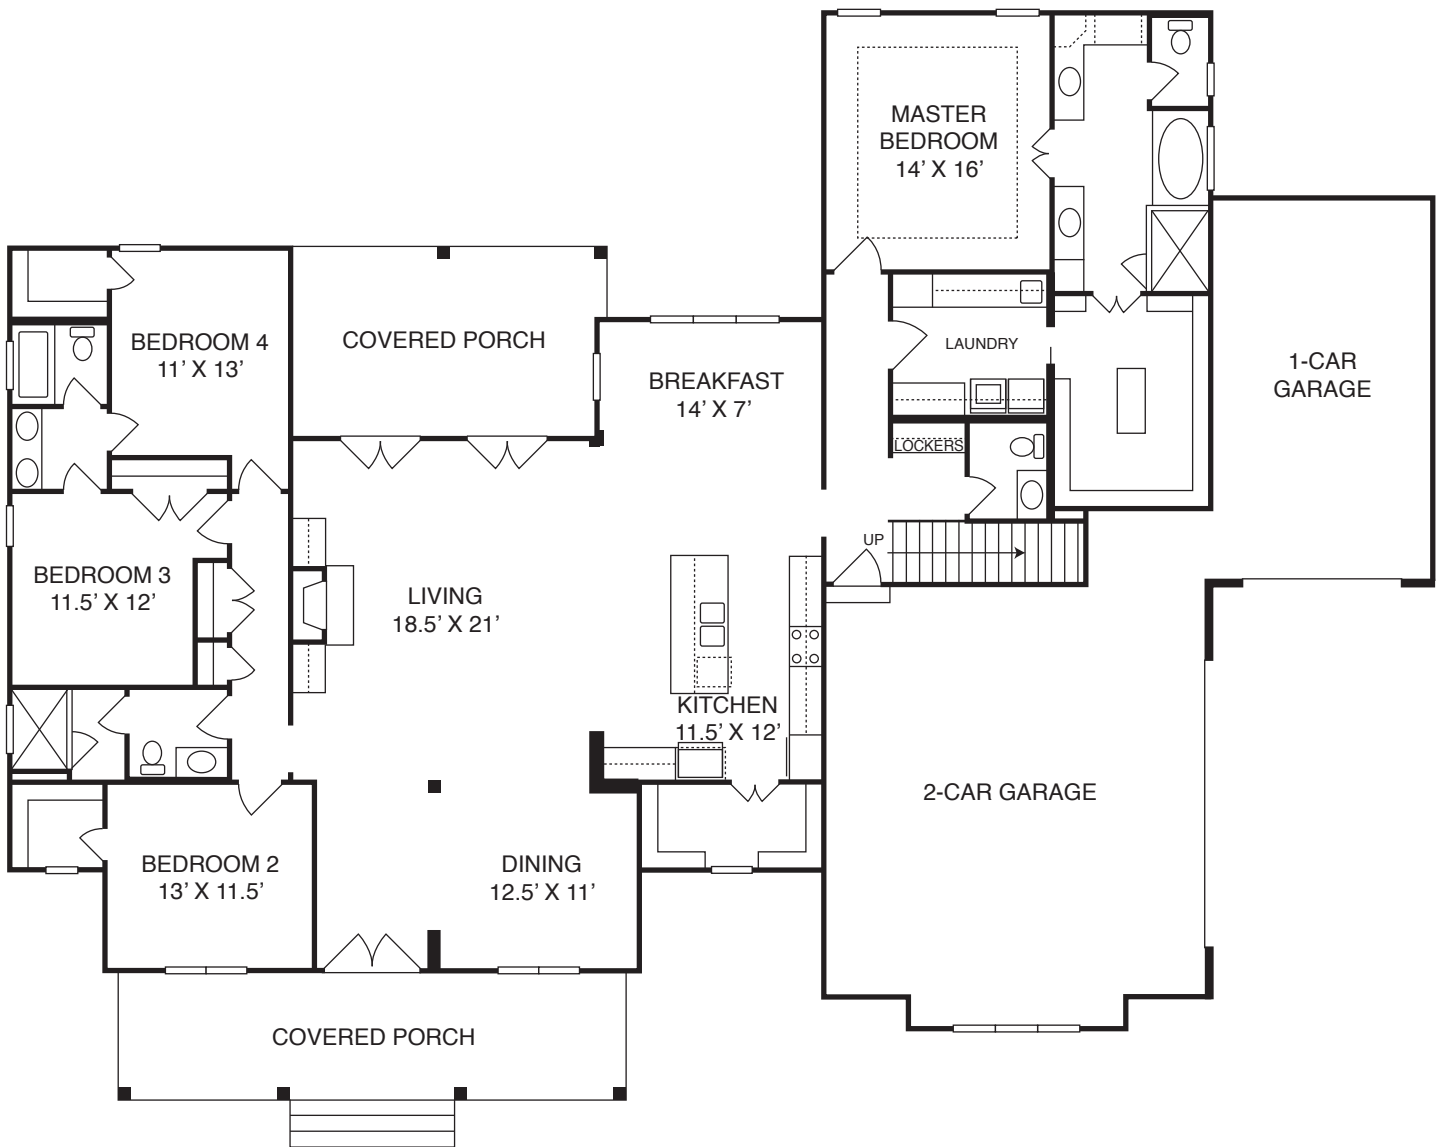

Cotton Custom Homes, Inc

Just Right