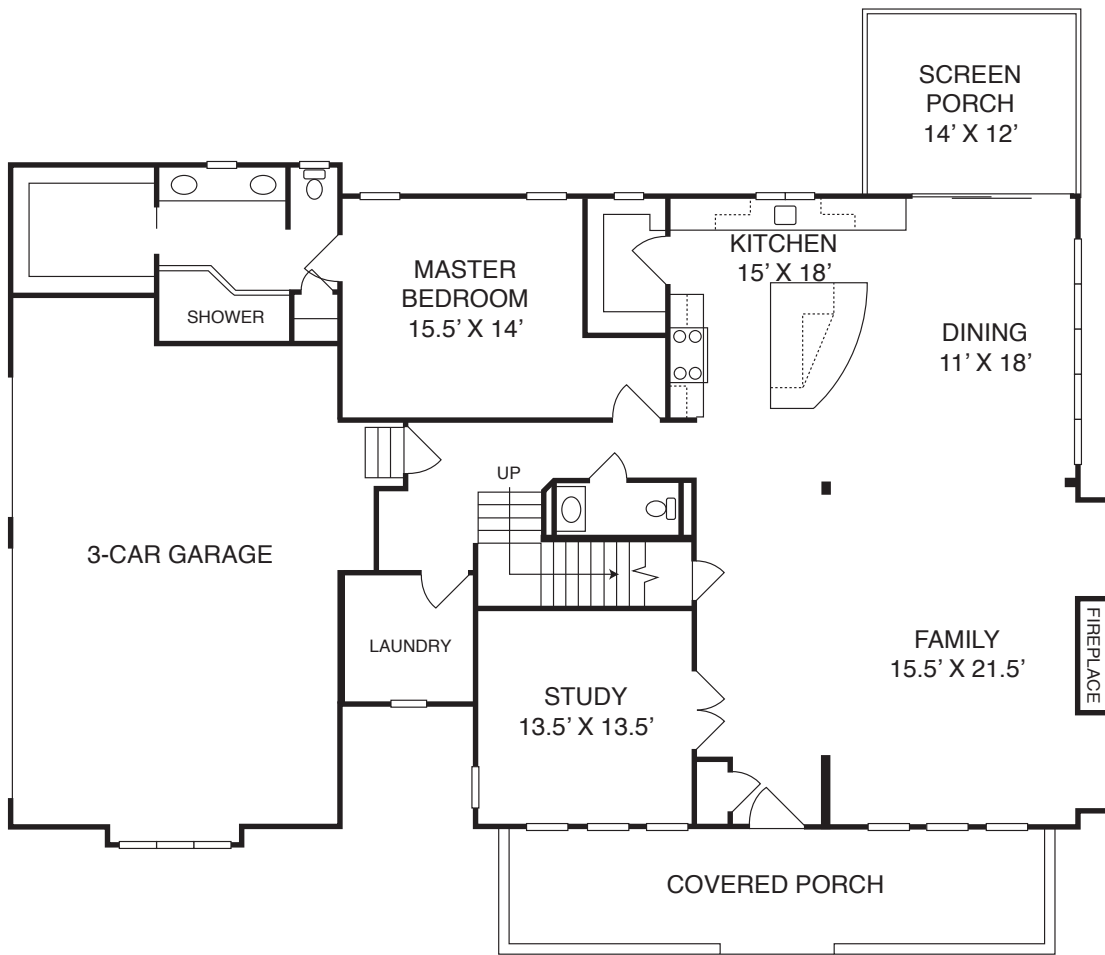

Cotton Custom Homes, Inc

Family Farm