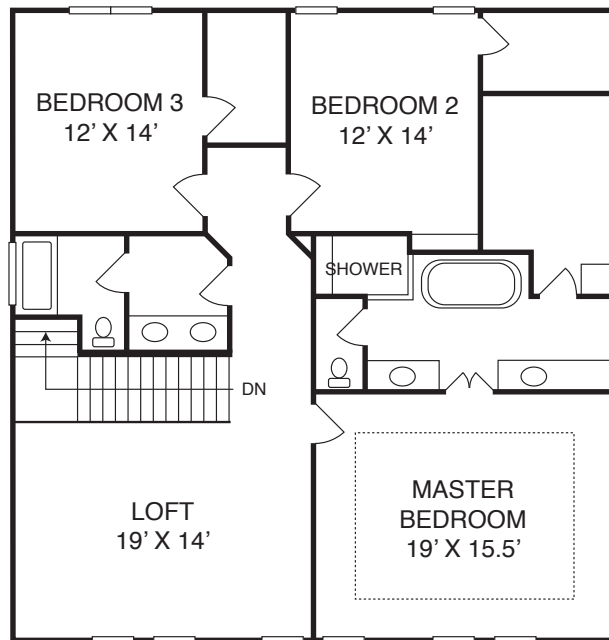

Cotton Custom Homes, Inc

Family Farm