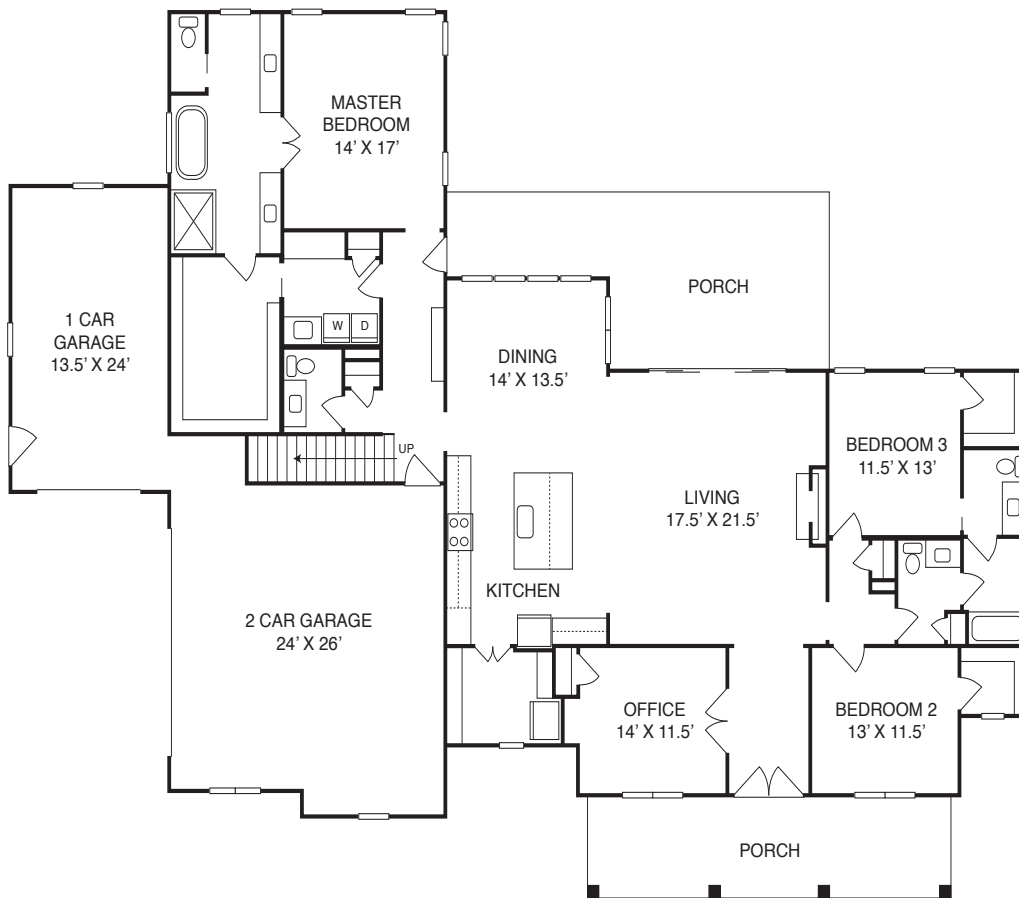

Cotton Custom Homes, Inc

Bush Creek