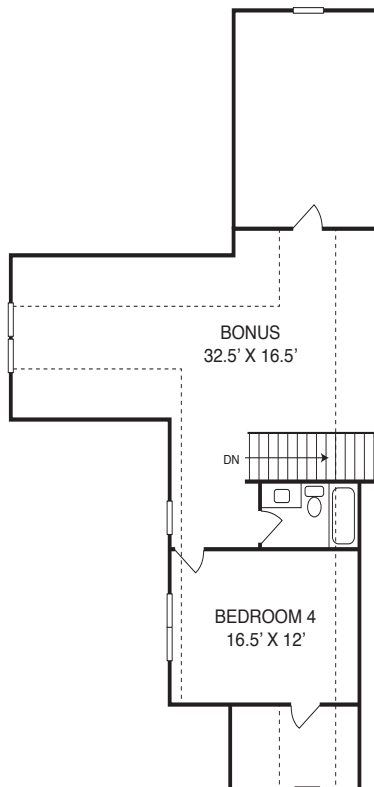

Cotton Custom Homes, Inc

Bush Creek