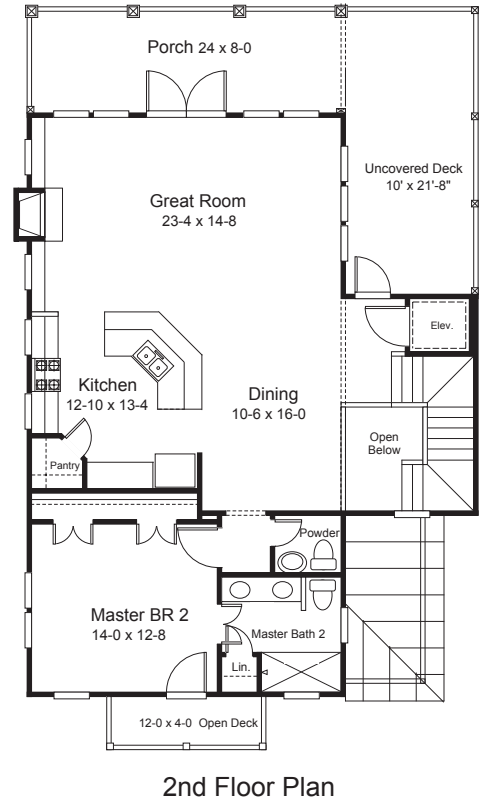

## Snows Cut

4 Bedrooms | 4.5 Bath | 2,617 sq. ft.

[BogueWatch.com](http://BogueWatch.com)

201 Bogue Watch Drive, Newport, NC 28570  
910.467.1304 | [tamra.farris@gmail.com](mailto:tamra.farris@gmail.com)

All plans, dimensions, details, and renderings are approximate and subject to change. Illustration may not represent finished details. 2/21

**BOGUE WATCH**

*Come to Life on the Water*

Homesite 79  
610 Fishermans Point  
Newport, NC

# Snows Cut

4 Bedrooms | 4.5 Bath | 2,617 sq. ft.

[BogueWatch.com](http://BogueWatch.com)

201 Bogue Watch Drive, Newport, NC 28570  
910.467.1304 | [tamra.farris@gmail.com](mailto:tamra.farris@gmail.com)