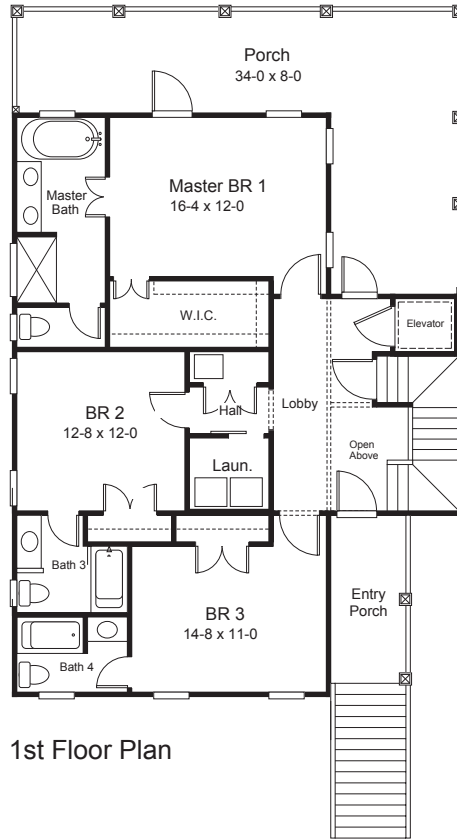

## Snows Cut

4 Bedrooms | 4.5 Bath | 2,617 sq. ft.

[BogueWatch.com](http://BogueWatch.com)

201 Bogue Watch Drive, Newport, NC 28570  
910.467.1304 | [tamra.farris@gmail.com](mailto:tamra.farris@gmail.com)

All plans, dimensions, details, and renderings are approximate and subject to change. Illustration may not represent finished details. 2/21

**BOGUE WATCH**

*Come to Life on the Water*

Homesite 79  
610 Fishermans Point  
Newport, NC

# Snows Cut

4 Bedrooms | 4.5 Bath | 2,617 sq. ft.

[BogueWatch.com](http://BogueWatch.com)

201 Bogue Watch Drive, Newport, NC 28570  
910.467.1304 | [tamra.farris@gmail.com](mailto:tamra.farris@gmail.com)

*All plans, dimensions, details, and renderings are approximate and subject to change. Illustration may not represent finished details. 2/21*