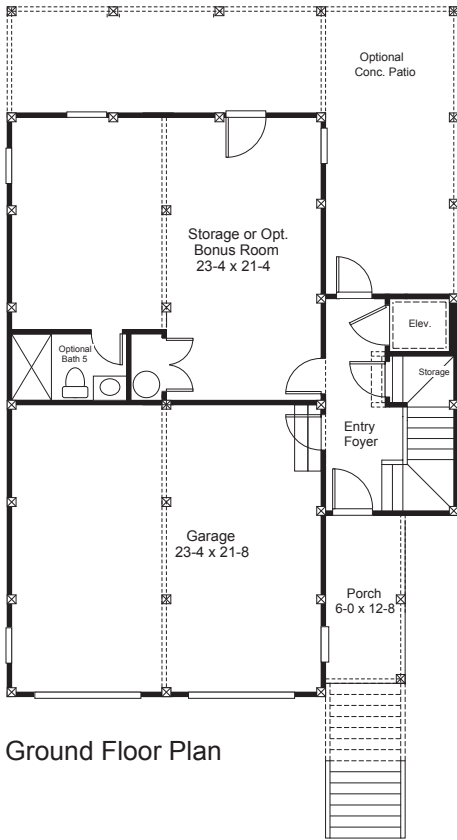

## Snows Cut

4 Bedrooms | 4.5 Bath | 2,617 sq. ft.

[BogueWatch.com](http://BogueWatch.com)

201 Bogue Watch Drive, Newport, NC 28570  
910.467.1304 | [tamra.farris@gmail.com](mailto:tamra.farris@gmail.com)

All plans, dimensions, details, and renderings are approximate and subject to change. Illustration may not represent finished details. 2/21

**BOGUE WATCH**

*Come to Life on the Water*

Homesite 79  
610 Fishermans Point  
Newport, NC

# Snows Cut

4 Bedrooms | 4.5 Bath | 2,617 sq. ft.

[BogueWatch.com](http://BogueWatch.com)

201 Bogue Watch Drive, Newport, NC 28570  
910.467.1304 | [tamra.farris@gmail.com](mailto:tamra.farris@gmail.com)

*All plans, dimensions, details, and renderings are approximate and subject to change. Illustration may not represent finished details. 2/21*