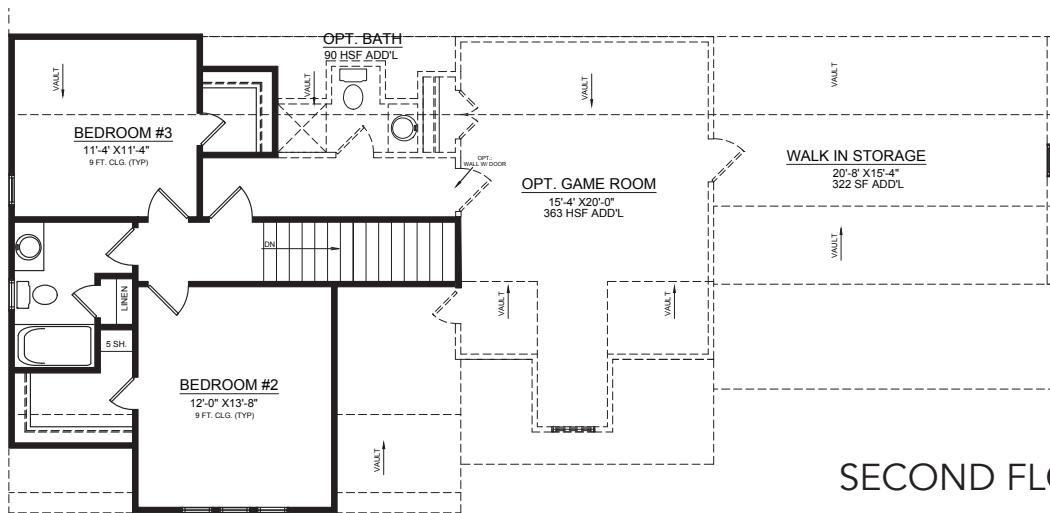

All plans, dimensions, details, and renderings are approximate and subject to change. Illustration may not represent finished details. 2/21

**BOGUE WATCH**

*Come to Life on the Water*

Homesite 98  
658 Fishermans Point  
Newport, NC

# York Cottage

3 Bedrooms | 2.5 Bath | 1,886 sq. ft.

[BogueWatch.com](http://BogueWatch.com)

201 Bogue Watch Drive, Newport, NC 28570  
910.467.1304 | [tamra.farris@gmail.com](mailto:tamra.farris@gmail.com)

All plans, dimensions, details, and renderings are approximate and subject to change. Illustration may not represent finished details.2/21