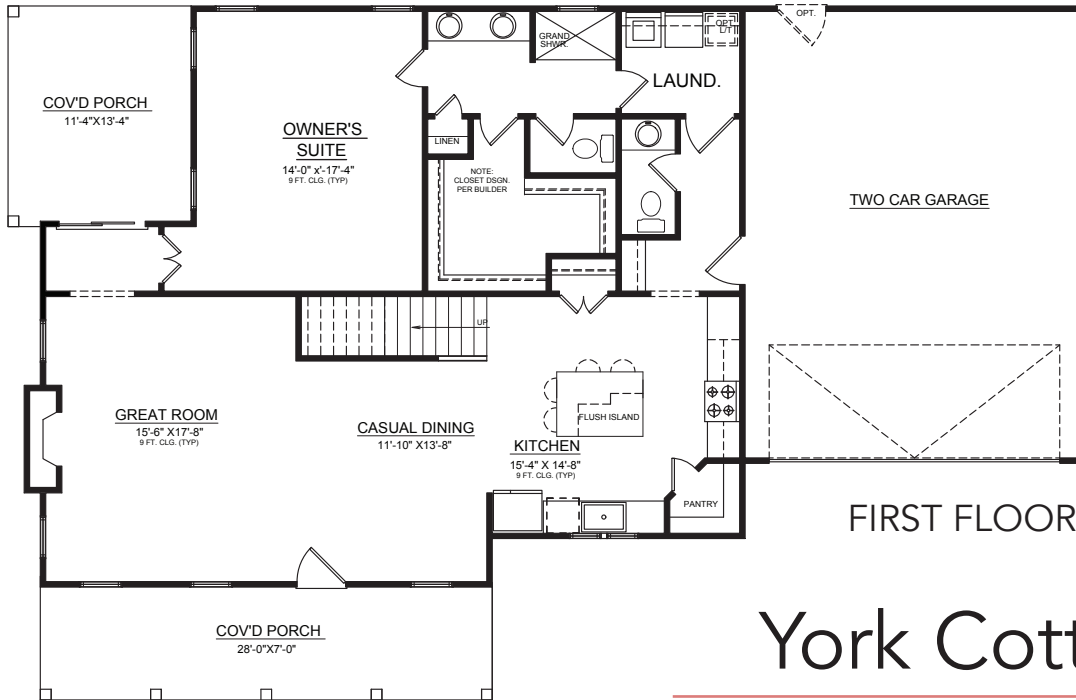

## York Cottage

3 Bedrooms | 2.5 Bath | 1,886 sq. ft.

[BogueWatch.com](http://BogueWatch.com)

201 Bogue Watch Drive, Newport, NC 28570  
910.467.1304 | [tamra.farris@gmail.com](mailto:tamra.farris@gmail.com)

All plans, dimensions, details, and renderings are approximate and subject to change. Illustration may not represent finished details. 2/21

**BOGUE WATCH**

*Come to Life on the Water*

Homesite 98  
658 Fishermans Point  
Newport, NC

# York Cottage

3 Bedrooms | 2.5 Bath | 1,886 sq. ft.

[BogueWatch.com](http://BogueWatch.com)

201 Bogue Watch Drive, Newport, NC 28570  
910.467.1304 | [tamra.farris@gmail.com](mailto:tamra.farris@gmail.com)