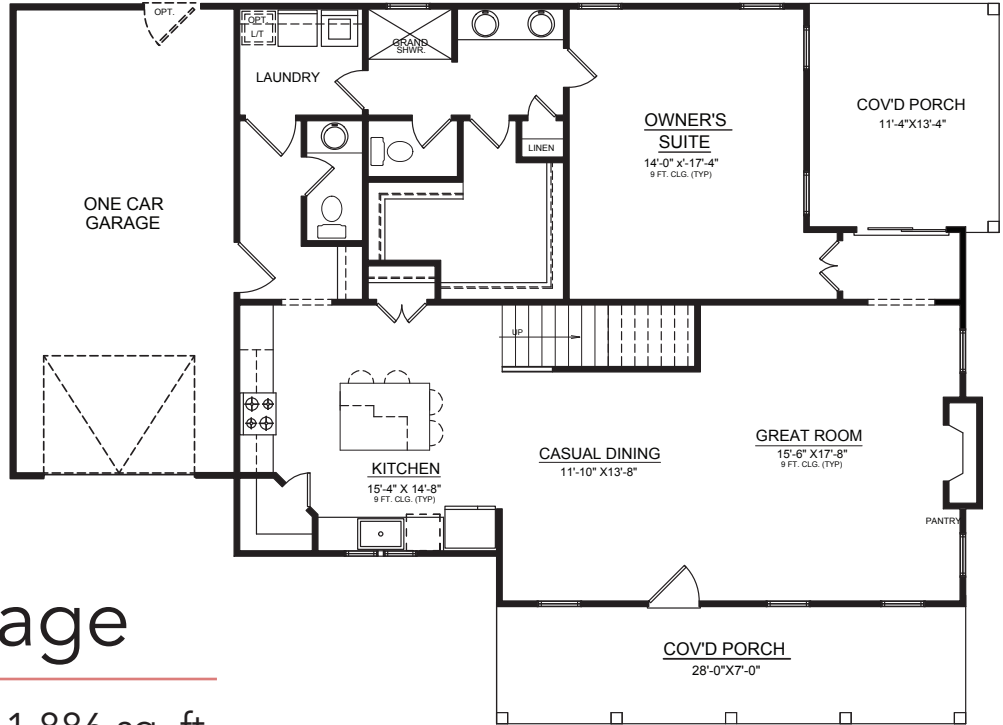

BOGUE WATCH

Come to Life on the Water

Homesite 40
201 Bogue Carrier Ct
Newport, NC

© COPYRIGHT LEACHMAN STOLLER, LLC 2021

York Cottage

3 Bedrooms | 2.5 Bath | 1,886 sq. ft.

BogueWatch.com

201 Bogue Watch Drive, Newport, NC 28570
910.467.1304 | tamra.farris@gmail.com

All plans, dimensions, details, and renderings are approximate and subject to change. Illustration may not represent finished details. 2/21

BOGUE WATCH

Come to Life on the Water

Homesite 40
201 Bogue Carrier Ct
Newport, NC

FIRST FLOOR

York Cottage

2 Bedrooms | 2.5 Bath | 1,886 sq. ft.

SECOND FLOOR

© COPYRIGHT LEACHMAN STOLLER, LLC 2021

BogueWatch.com

201 Bogue Watch Drive, Newport, NC 28570
910.467.1304 | tamra.farris@gmail.com

All plans, dimensions, details, and renderings are approximate and subject to change. Illustration may not represent finished details.2/21