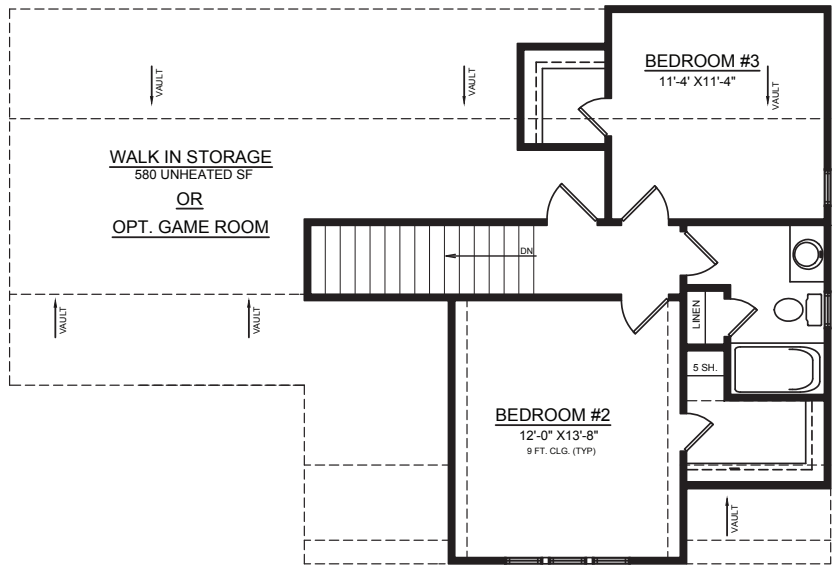

BOGUE WATCH

Come to Life on the Water

Homesite 40
201 Bogue Carrier Ct
Newport, NC

© COPYRIGHT LEACHMAN STOLLER, LLC 2021

York Cottage

3 Bedrooms | 2.5 Bath | 1,886 sq. ft.

BogueWatch.com

201 Bogue Watch Drive, Newport, NC 28570
910.467.1304 | tamra.farris@gmail.com

All plans, dimensions, details, and renderings are approximate and subject to change. Illustration may not represent finished details. 2/21

BOGUE WATCH

Come to Life on the Water

Homesite 40
201 Bogue Carrier Ct
Newport, NC

FIRST FLOOR

York Cottage

2 Bedrooms | 2.5 Bath | 1,886 sq. ft.

SECOND FLOOR

© COPYRIGHT LEACHMAN STOLLER, LLC 2021

BogueWatch.com

201 Bogue Watch Drive, Newport, NC 28570
910.467.1304 | tamra.farris@gmail.com