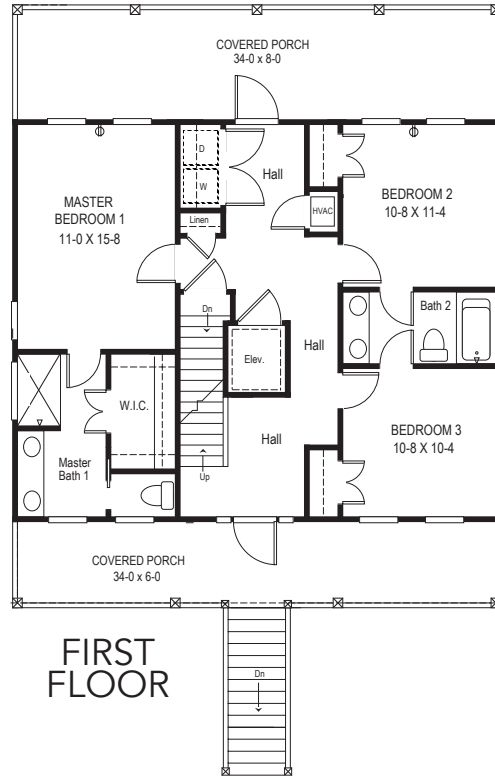

# Wrightsville

4 Bedrooms | 3 Bath | 2,066 sq. ft.

[BogueWatch.com](http://BogueWatch.com)

201 Bogue Watch Drive, Newport, NC 28570  
910.467.1304 | [tamra.farris@gmail.com](mailto:tamra.farris@gmail.com)

All plans, dimensions, details & renderings are approximate & subject to change. Illustration may not represent finished details. 7/21

**BOGUE WATCH**

*Come to Life on the Water*

Homesite 231  
507 Sanders Lane  
Newport, NC