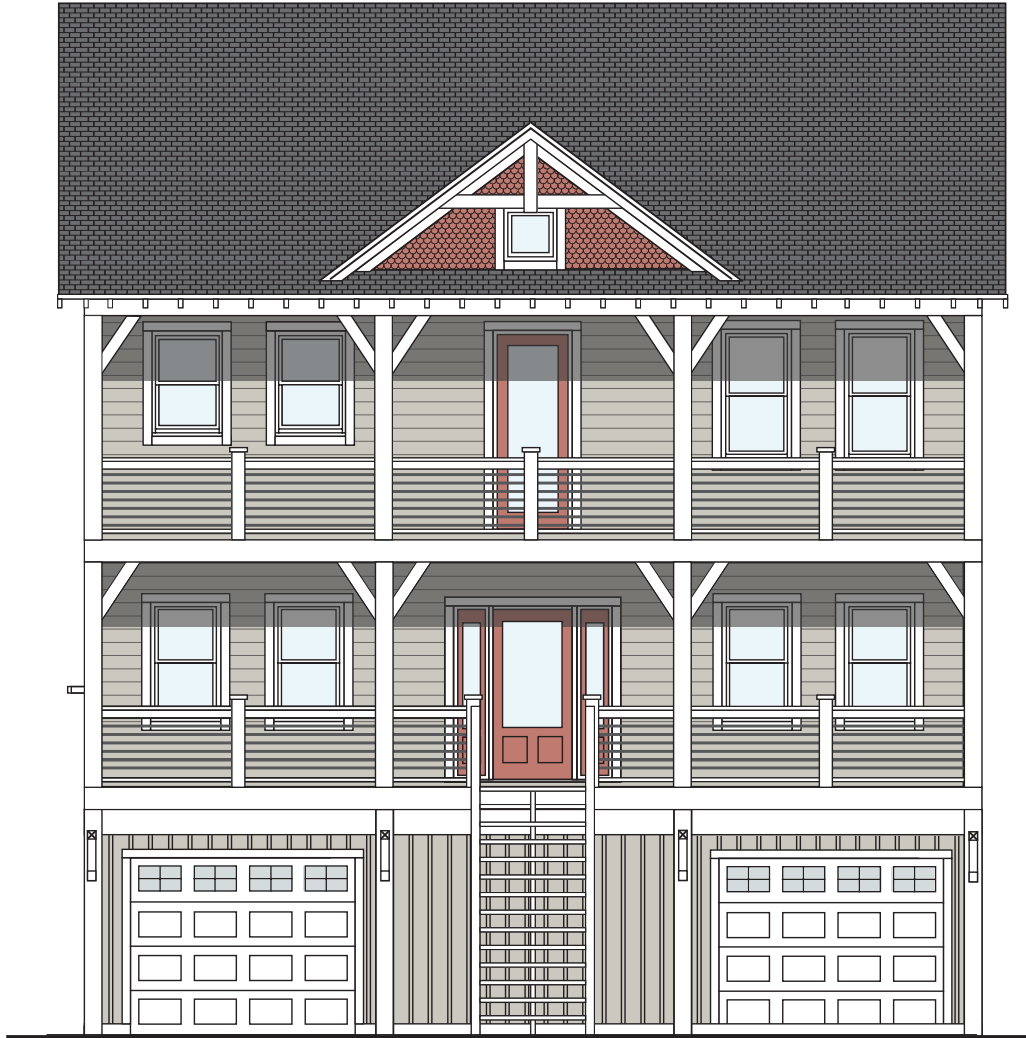

**BOGUE WATCH**

*Come to Life on the Water*

Homesite 231  
507 Sanders Lane  
Newport, NC

# Wrightsville

4 Bedrooms | 3 Bath | 2,066 sq. ft.

[BogueWatch.com](http://BogueWatch.com)

201 Bogue Watch Drive, Newport, NC 28570  
910.467.1304 | [tamra.farris@gmail.com](mailto:tamra.farris@gmail.com)

All plans, dimensions, details & renderings are approximate & subject to change. Illustration may not represent finished details. 7/21

**BOGUE WATCH**

*Come to Life on the Water*

Homesite 231  
507 Sanders Lane  
Newport, NC