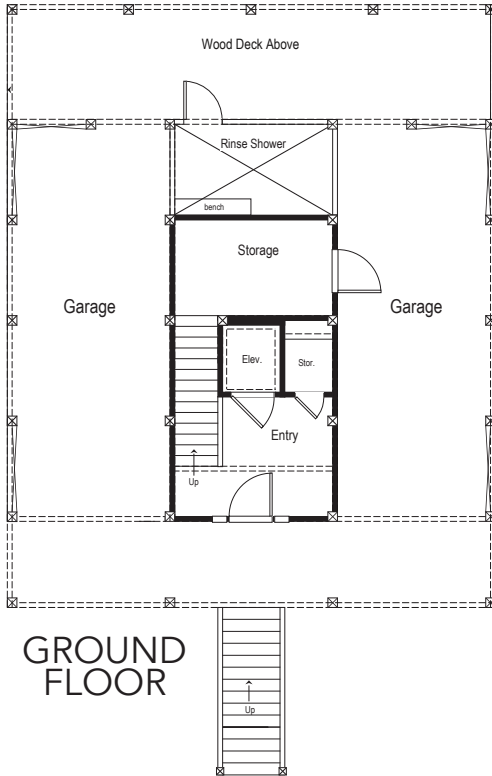

# Wrightsville

4 Bedrooms | 3 Bath | 2,066 sq. ft.

[BogueWatch.com](http://BogueWatch.com)

201 Bogue Watch Drive, Newport, NC 28570  
910.467.1304 | [tamra.farris@gmail.com](mailto:tamra.farris@gmail.com)

All plans, dimensions, details & renderings are approximate & subject to change. Illustration may not represent finished details. 7/21

**BOGUE WATCH**

*Come to Life on the Water*

Homesite 231  
507 Sanders Lane  
Newport, NC