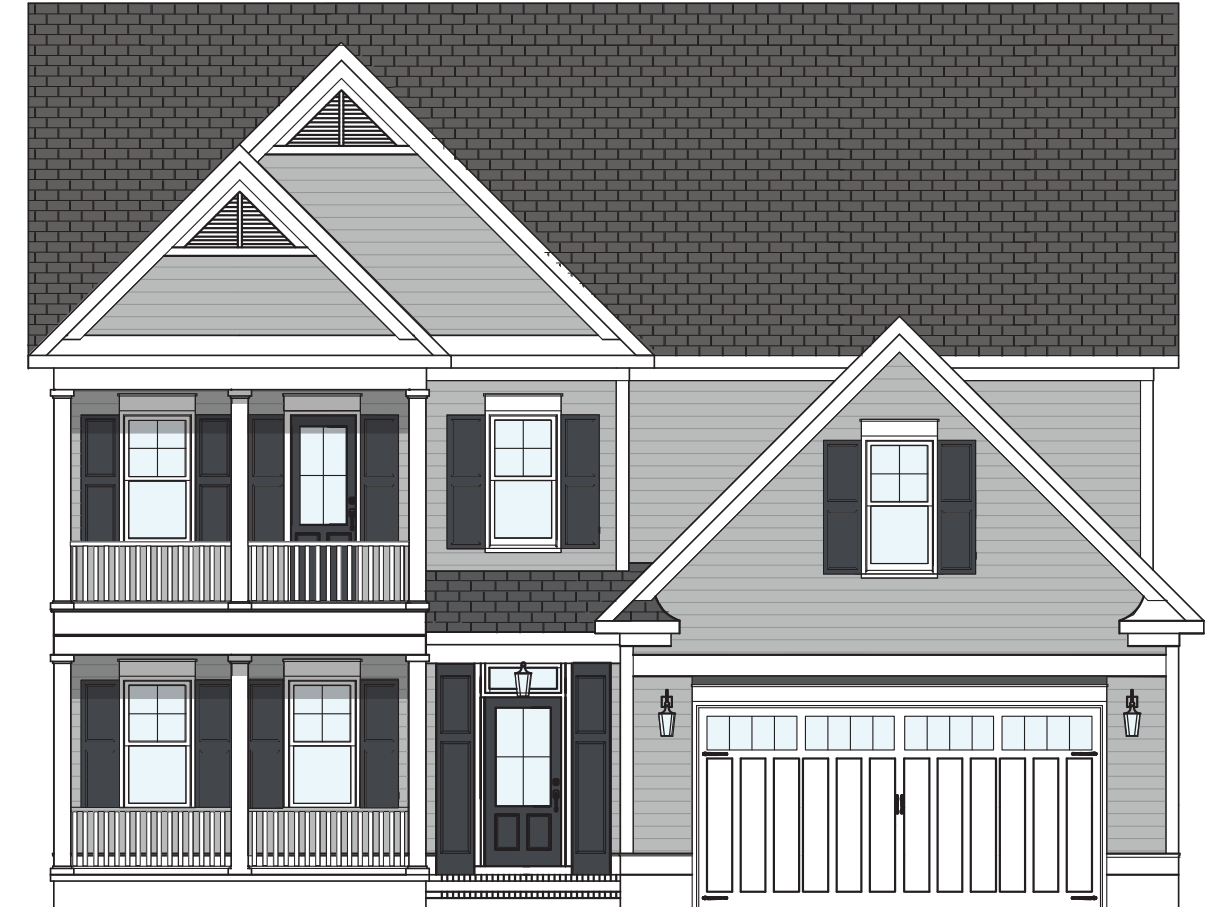

**BOGUE WATCH**

*Come to Life on the Water*

Homesite 95  
664 Fishermans Point  
Newport, NC

# Tucker

4 Bedrooms | 3 Bath | 2,150 sq. ft.

[BogueWatch.com](http://BogueWatch.com)

201 Bogue Watch Drive, Newport, NC 28570  
910.467.1304 | [tamra.farris@gmail.com](mailto:tamra.farris@gmail.com)

All plans, dimensions, details, and renderings are approximate and subject to change. Illustration may not represent finished details. 2/21

**BOGUE WATCH**

*Come to Life on the Water*

Homesite 95  
664 Fishermans Point  
Newport, NC

GROUND FLOOR

FIRST FLOOR

# Tucker

4 Bedrooms | 3.5 Bath | 2,150 sq. ft.

[BogueWatch.com](http://BogueWatch.com)  
201 Bogue Watch Drive, Newport, NC 28570  
910.467.1304 | [tamra.farris@gmail.com](mailto:tamra.farris@gmail.com)