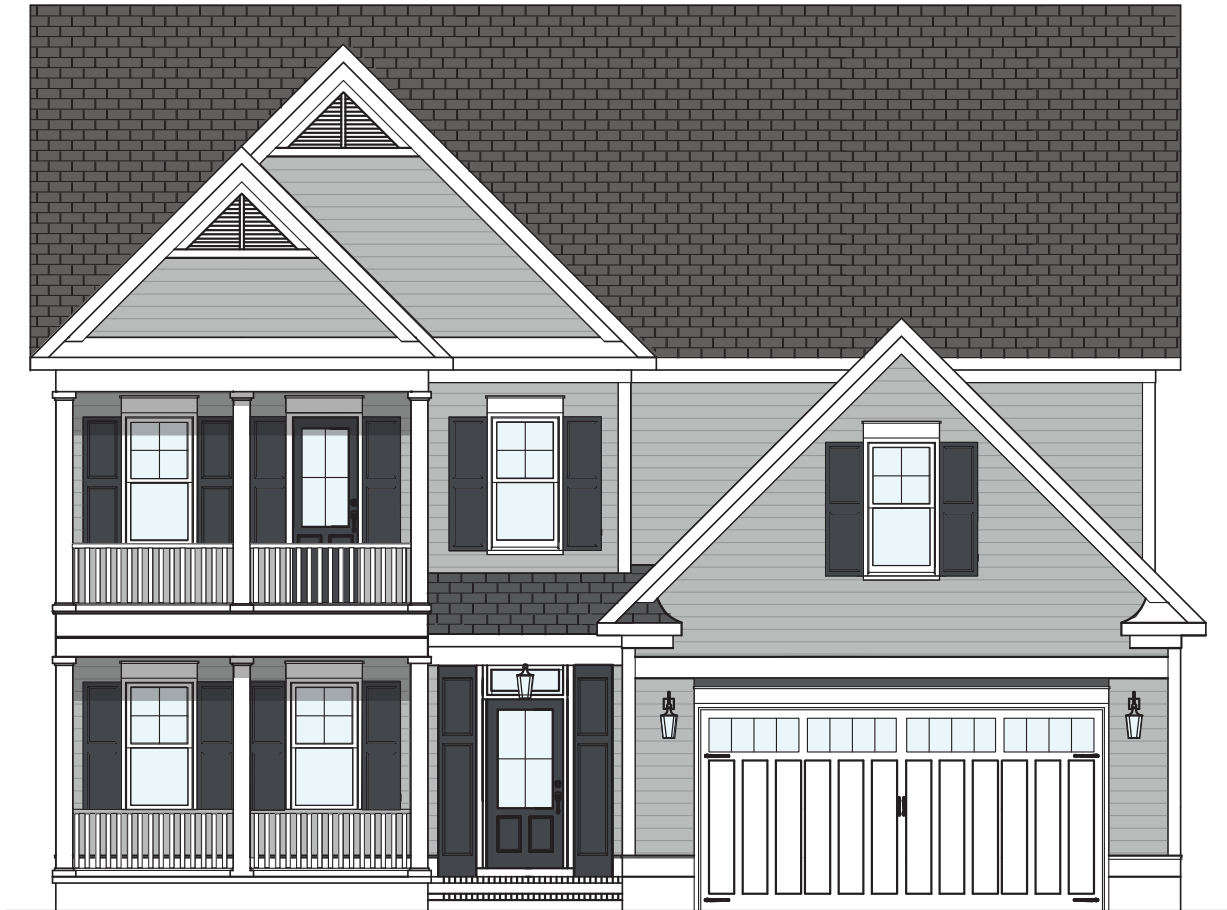

**BOGUE WATCH**

*Come to Life on the Water*

Available for Presale  
Homesite TBD

© COPYRIGHT LEACHMAN STOLLER, LLC 2021

# Tucker

4 Bedrooms | 3 Bath | 2,748 sq. ft.

[BogueWatch.com](http://BogueWatch.com)

201 Bogue Watch Drive, Newport, NC 28570  
910.467.1304 | [tamra.farris@gmail.com](mailto:tamra.farris@gmail.com)

All plans, dimensions, details, and renderings are approximate and subject to change. Illustration may not represent finished details. 7/22

# BOGUE WATCH

*Come to Life on the Water*

Available for Presale  
Homesite TBD

FIRST FLOOR

SECOND FLOOR

© COPYRIGHT LEACHMAN STOLLER, LLC 2021

## Tucker

4 Bedrooms | 3.5 Bath | 2,748 sq. ft.

[BogueWatch.com](http://BogueWatch.com)

201 Bogue Watch Drive, Newport, NC 28570  
910.467.1304 | tamra.farris@gmail.com

All plans, dimensions, details, and renderings are approximate and subject to change. Illustration may not represent finished details. 7/22