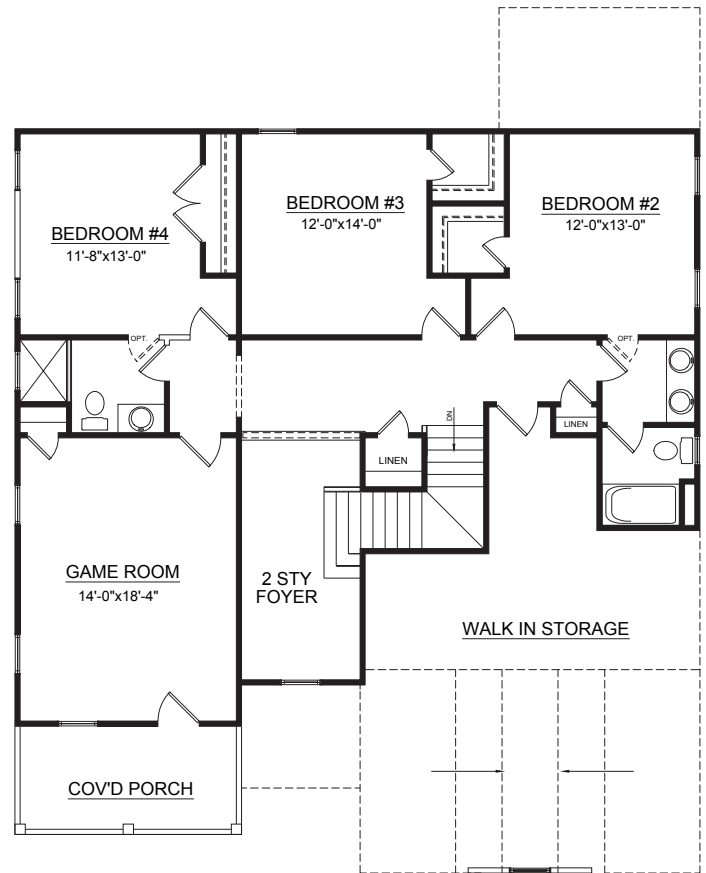

# Tucker

4 Bedrooms | 3 Bath | 2,748 sq. ft.

[BogueWatch.com](http://BogueWatch.com)

201 Bogue Watch Drive, Newport, NC 28570  
910.467.1304 | [tamra.farris@gmail.com](mailto:tamra.farris@gmail.com)

All plans, dimensions, details, and renderings are approximate and subject to change. Illustration may not represent finished details. 7/22

# BOGUE WATCH

*Come to Life on the Water*

Available for Presale  
Homesite TBD

FIRST FLOOR

SECOND FLOOR

© COPYRIGHT LEACHMAN STOLLER, LLC 2021

## Tucker

4 Bedrooms | 3.5 Bath | 2,748 sq. ft.

[BogueWatch.com](http://BogueWatch.com)

201 Bogue Watch Drive, Newport, NC 28570  
910.467.1304 | tamra.farris@gmail.com

All plans, dimensions, details, and renderings are approximate and subject to change. Illustration may not represent finished details. 7/22