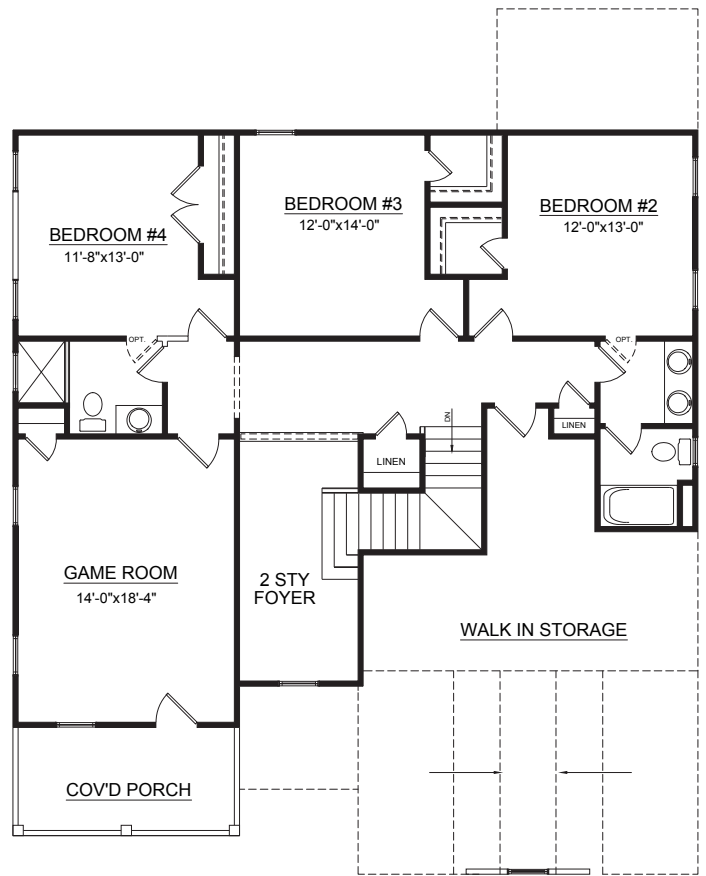

FIRST FLOOR

Tucker

4 Bedrooms | 3.5 Bath | 2,150 sq. ft.

BogueWatch.com
201 Bogue Watch Drive, Newport, NC 28570
910.467.1304 | tamra.farris@gmail.com

All plans, dimensions, details, and renderings are approximate and subject to change. Illustration may not represent finished details.2/21