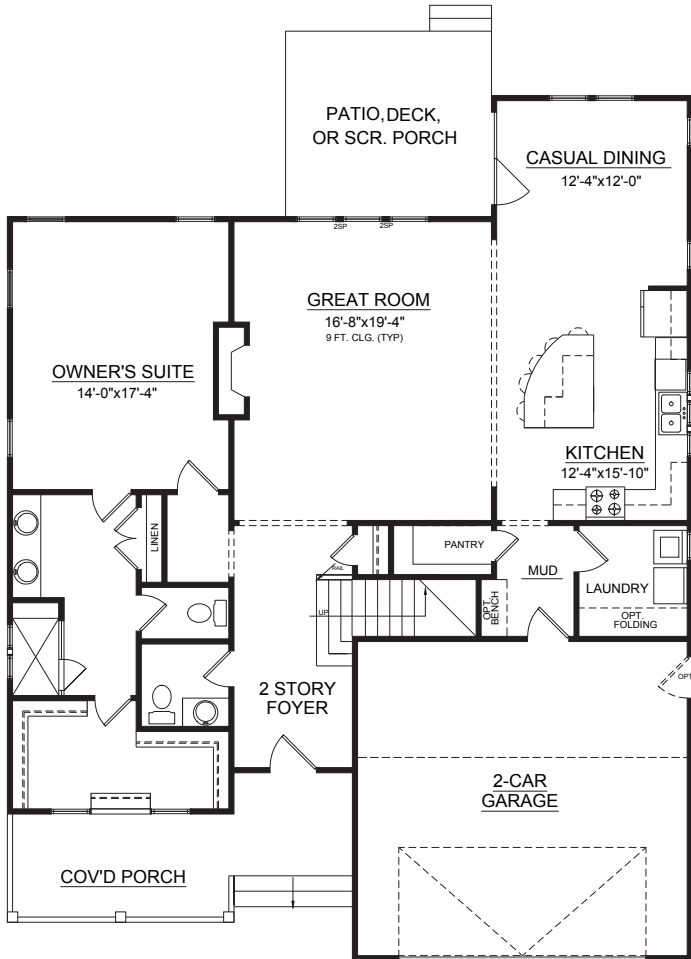

# Tucker

4 Bedrooms | 3 Bath | 2,150 sq. ft.

[BogueWatch.com](http://BogueWatch.com)

201 Bogue Watch Drive, Newport, NC 28570  
910.467.1304 | [tamra.farris@gmail.com](mailto:tamra.farris@gmail.com)

All plans, dimensions, details, and renderings are approximate and subject to change. Illustration may not represent finished details. 2/21

**BOGUE WATCH**

*Come to Life on the Water*

Homesite 95  
664 Fishermans Point  
Newport, NC

GROUND FLOOR

FIRST FLOOR

# Tucker

4 Bedrooms | 3.5 Bath | 2,150 sq. ft.

[BogueWatch.com](http://BogueWatch.com)  
201 Bogue Watch Drive, Newport, NC 28570  
910.467.1304 | [tamra.farris@gmail.com](mailto:tamra.farris@gmail.com)