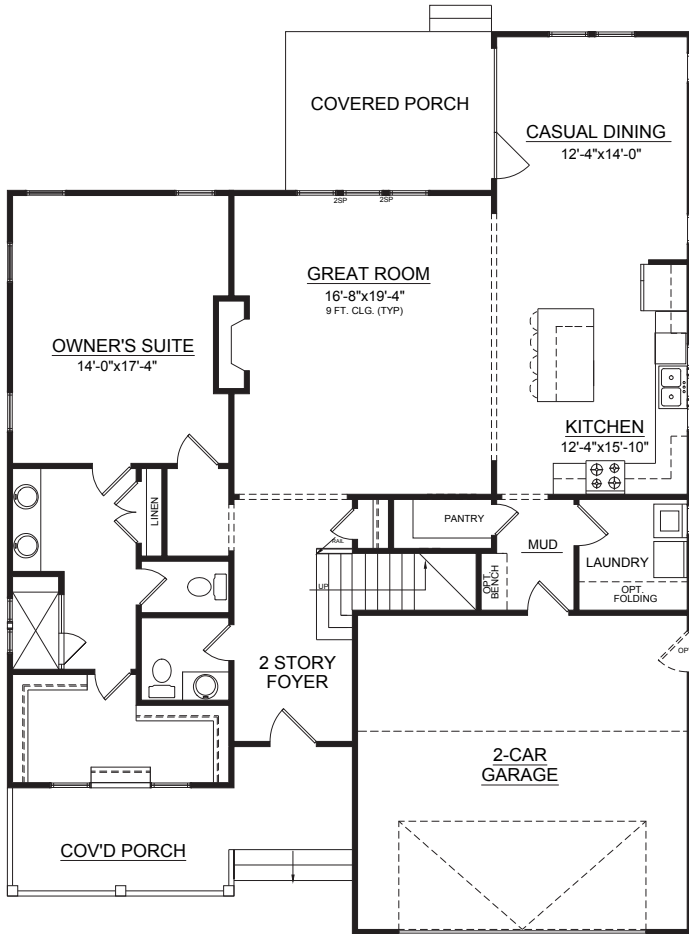

# Tucker

4 Bedrooms | 3 Bath | 2,748 sq. ft.

[BogueWatch.com](http://BogueWatch.com)

201 Bogue Watch Drive, Newport, NC 28570  
910.467.1304 | [tamra.farris@gmail.com](mailto:tamra.farris@gmail.com)

All plans, dimensions, details, and renderings are approximate and subject to change. Illustration may not represent finished details. 7/22

# BOGUE WATCH

*Come to Life on the Water*

Available for Presale  
Homesite TBD

FIRST FLOOR

SECOND FLOOR

© COPYRIGHT LEACHMAN STOLLER, LLC 2021

## Tucker

4 Bedrooms | 3.5 Bath | 2,748 sq. ft.

[BogueWatch.com](http://BogueWatch.com)

201 Bogue Watch Drive, Newport, NC 28570  
910.467.1304 | tamra.farris@gmail.com

All plans, dimensions, details, and renderings are approximate and subject to change. Illustration may not represent finished details. 7/22