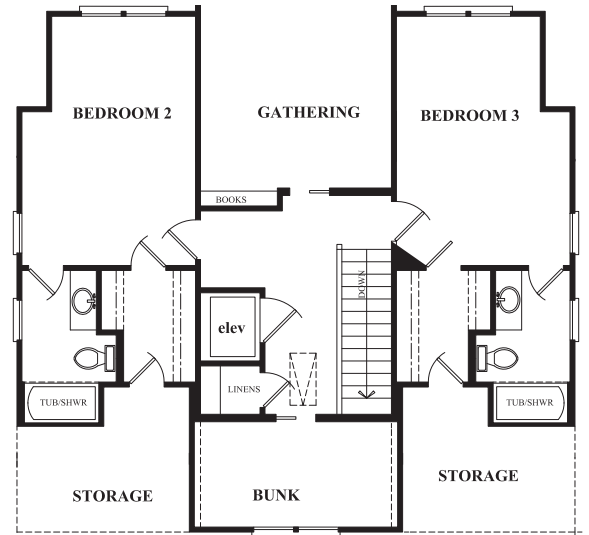

All plans, dimensions, details, and renderings are approximate and subject to change. Illustration may not represent finished details. 5/21

BOGUE WATCH

Come to Life on the Water

Available for Presale
Homesite TBD

Sandbar

4 Bedrooms | 3 Bath | 2,937 sq. ft.

BogueWatch.com

201 Bogue Watch Drive, Newport, NC 28570
910.467.1304 | tamra.farris@gmail.com

All plans, dimensions, details, and renderings are approximate and subject to change. Illustration may not represent finished details. 5/21