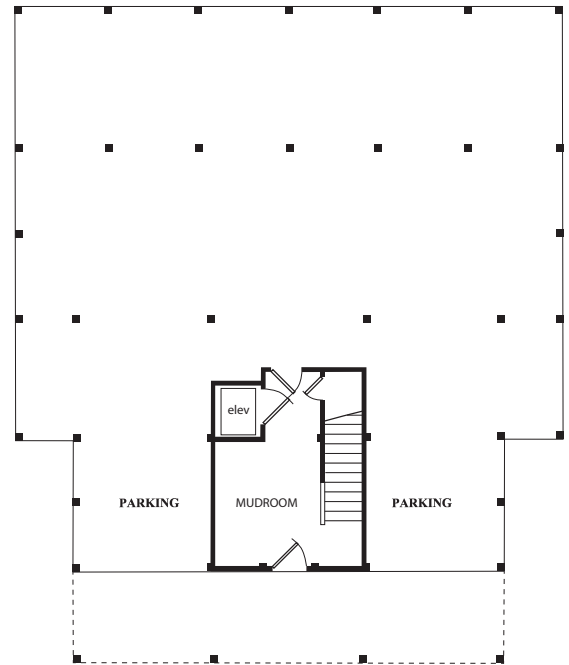

All plans, dimensions, details, and renderings are approximate and subject to change. Illustration may not represent finished details. 5/21

BOGUE WATCH

Come to Life on the Water

Available for Presale
Homesite TBD

Sandbar

4 Bedrooms | 3 Bath | 2,937 sq. ft.

BogueWatch.com

201 Bogue Watch Drive, Newport, NC 28570
910.467.1304 | tamra.farris@gmail.com

All plans, dimensions, details, and renderings are approximate and subject to change. Illustration may not represent finished details. 5/21