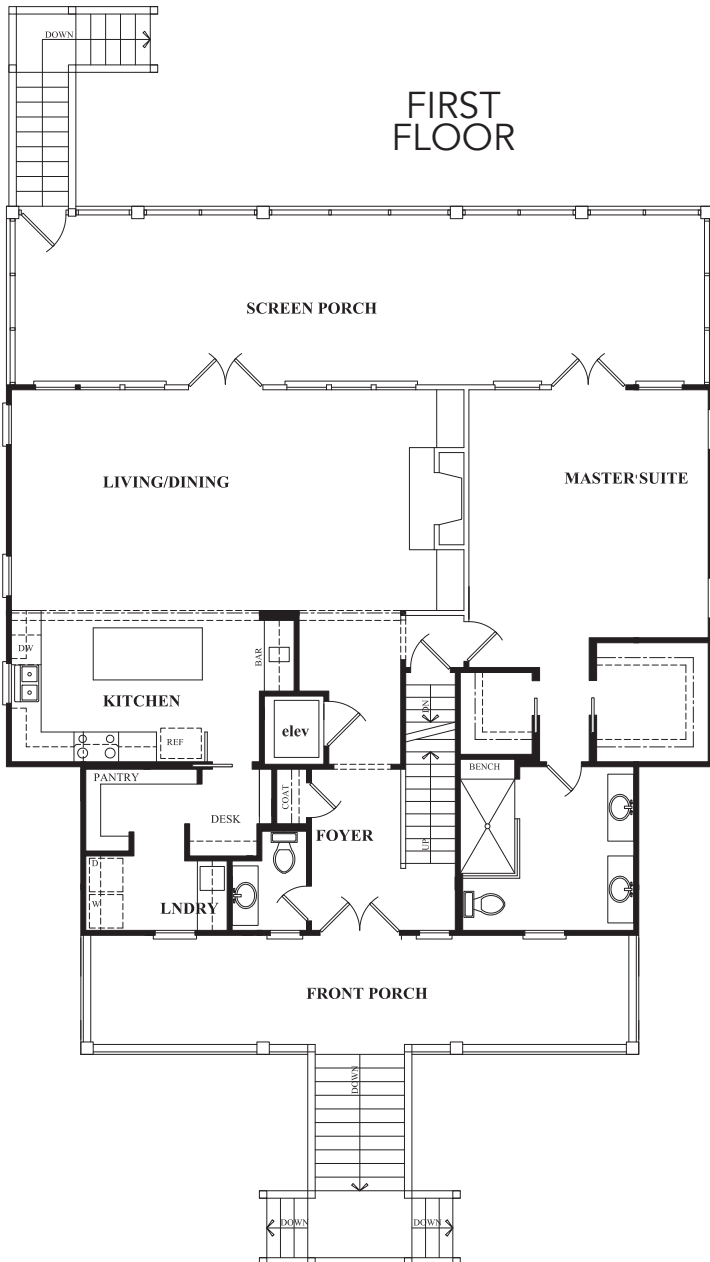

BOGUE WATCH

Come to Life on the Water

Available for Presale
Homesite TBD

Sandbar

4 Bedrooms | 3 Bath | 2,937 sq. ft..

BogueWatch.com

201 Bogue Watch Drive, Newport, NC 28570
910.467.1304 | tamra.farris@gmail.com

All plans, dimensions, details, and renderings are approximate and subject to change. Illustration may not represent finished details. 5/21

BOGUE WATCH

Come to Life on the Water

Available for Presale
Homesite TBD

Sandbar

4 Bedrooms | 3 Bath | 2,937 sq. ft.

BogueWatch.com

201 Bogue Watch Drive, Newport, NC 28570
910.467.1304 | tamra.farris@gmail.com

All plans, dimensions, details, and renderings are approximate and subject to change. Illustration may not represent finished details. 5/21