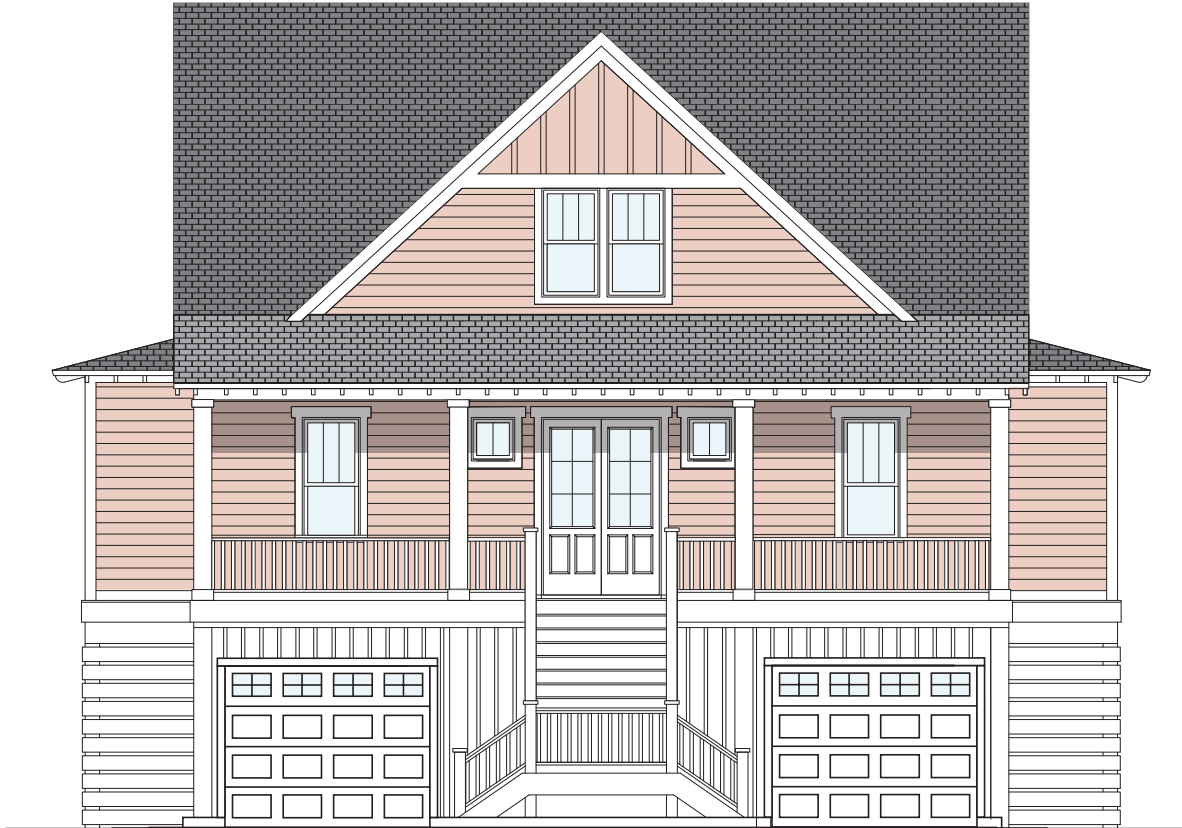

BOGUE WATCH

Come to Life on the Water

Available for Presale
Homesite TBD

Sandbar

4 Bedrooms | 3 Bath | 2,937 sq. ft..

BogueWatch.com

201 Bogue Watch Drive, Newport, NC 28570
910.467.1304 | tamra.farris@gmail.com

All plans, dimensions, details, and renderings are approximate and subject to change. Illustration may not represent finished details. 5/21

BOGUE WATCH

Come to Life on the Water

Available for Presale
Homesite TBD

Sandbar

4 Bedrooms | 3 Bath | 2,937 sq. ft.

BogueWatch.com

201 Bogue Watch Drive, Newport, NC 28570
910.467.1304 | tamra.farris@gmail.com

All plans, dimensions, details, and renderings are approximate and subject to change. Illustration may not represent finished details. 5/21