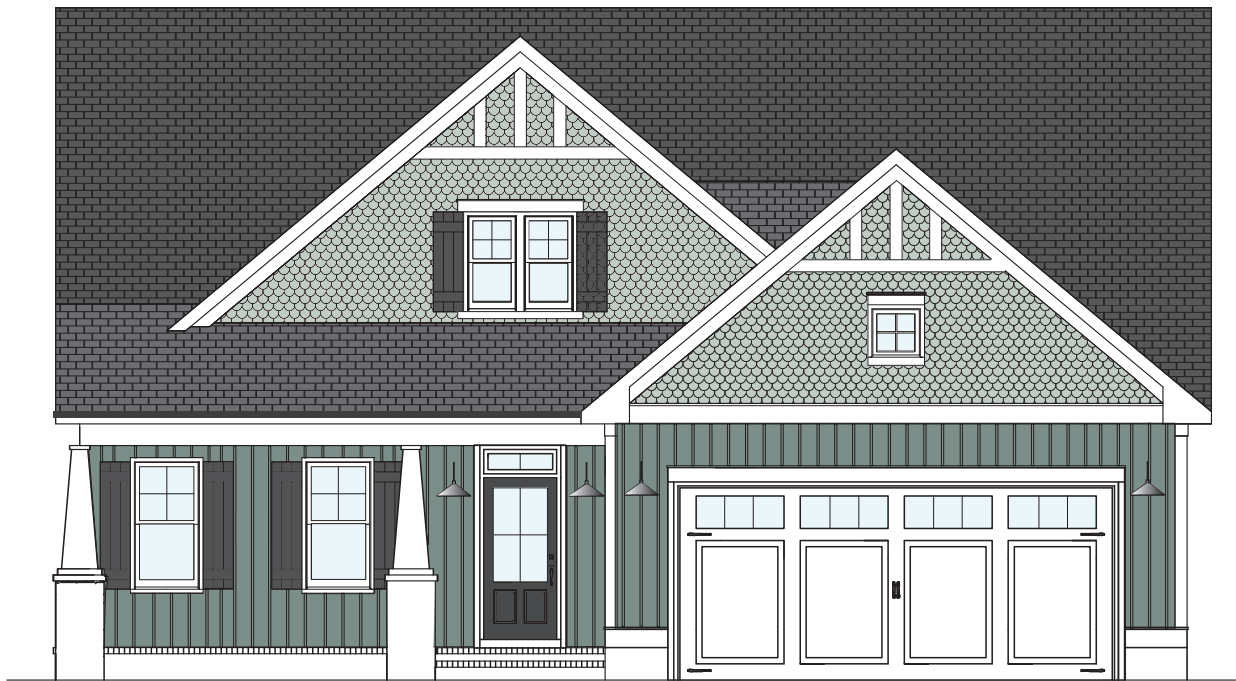

BOGUE WATCH

Come to Life on the Water

Homesite 220
508 Sanders Lane
Newport, NC

Marsh Cottage

4 Bedrooms | 2.5 Bath | 2,294 sq. ft.

BogueWatch.com

201 Bogue Watch Drive, Newport, NC 28570
910.467.1304 | tamra.farris@gmail.com

All plans, dimensions, details, and renderings are approximate and subject to change. Illustration may not represent finished details. 2/21

BOGUE WATCH

Come to Life on the Water

Homesite 220
508 Sanders Lane
Newport, NC

© COPYRIGHT LEACHMAN STOLLER, LLC 2014
UNLIMITED LICENSE ANCHOR HOMES, LLC 2021

FIRST FLOOR

SECOND FLOOR

Marsh Cottage

4 Bedrooms | 2.5 Bath | 2,294 sq. ft.

BogueWatch.com
201 Bogue Watch Drive, Newport, NC 28570
910.467.1304 | tamra.farris@gmail.com