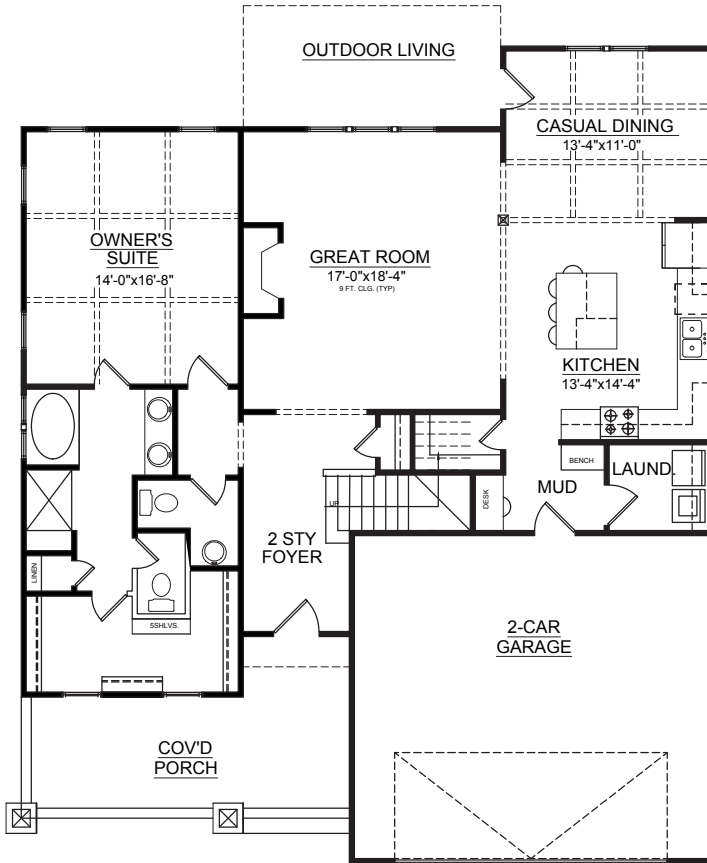

BOGUE WATCH

Come to Life on the Water

Homesite 220
508 Sanders Lane
Newport, NC

FIRST FLOOR