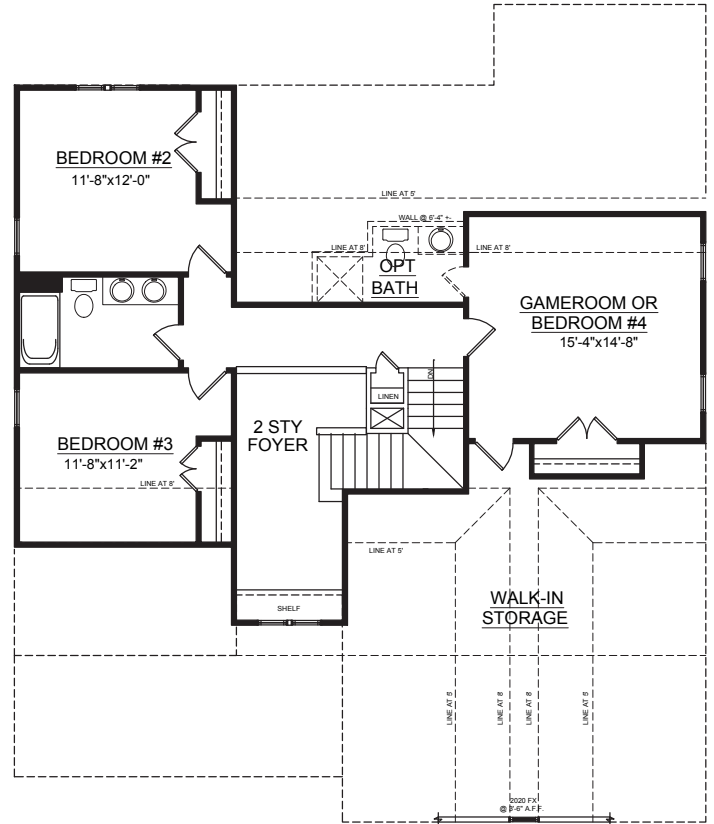

SECOND FLOOR

Marsh Cottage

4 Bedrooms | 2.5 Bath | 2,294 sq. ft.

BogueWatch.com
201 Bogue Watch Drive, Newport, NC 28570
910.467.1304 | tamra.farris@gmail.com

All plans, dimensions, details, and renderings are approximate and subject to change. Illustration may not represent finished details.2/21