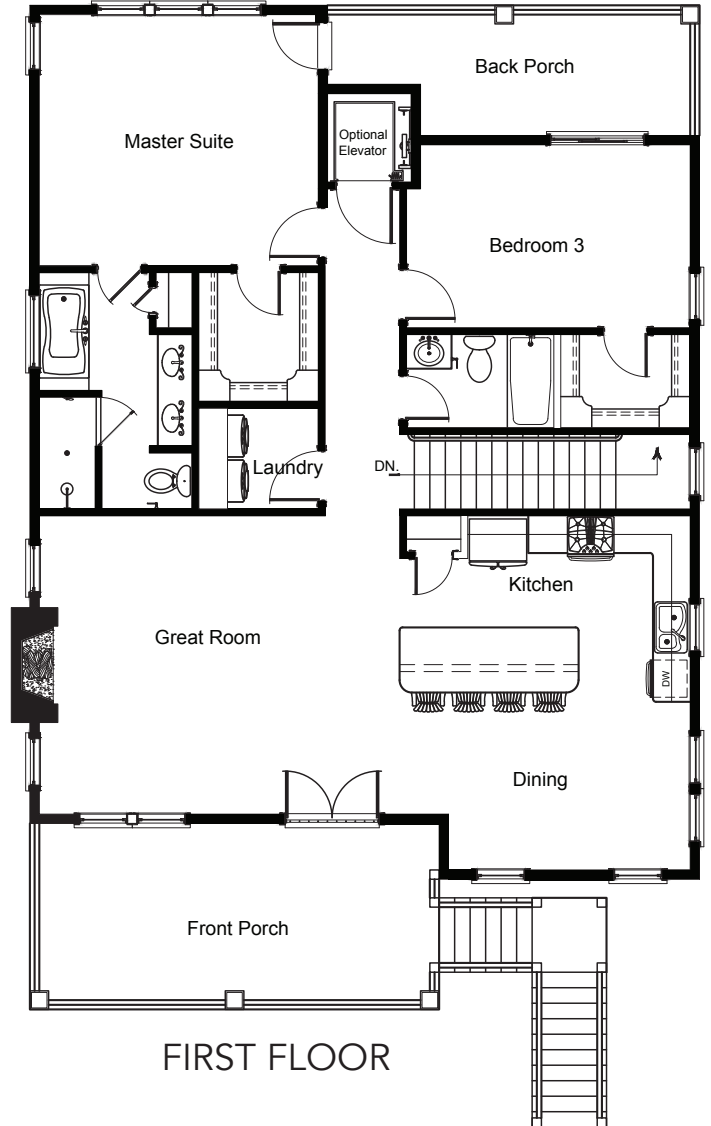

All plans, dimensions, details, and renderings are approximate and subject to change. Illustration may not represent finished details. 2/21

**BOGUE WATCH**

*Come to Life on the Water*

Homesite 261  
607 Trawler Place  
Newport, NC

GROUND FLOOR

FIRST FLOOR