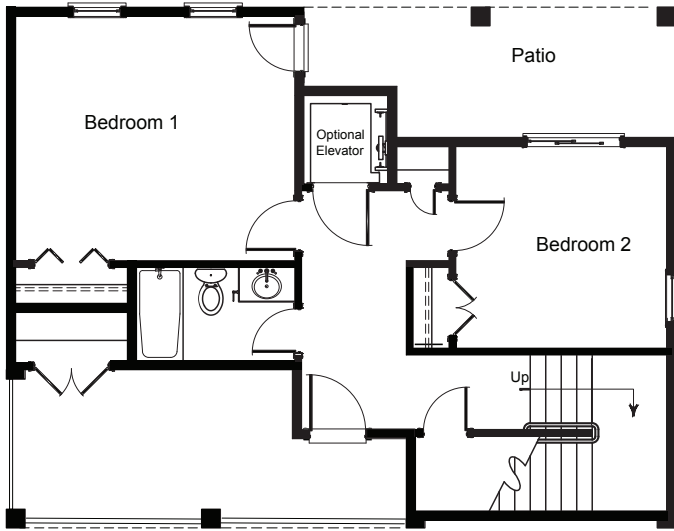

## Baxter Street

4 Bedrooms | 3 Bath | 2,150 sq. ft.

[BogueWatch.com](http://BogueWatch.com)

201 Bogue Watch Drive, Newport, NC 28570  
910.467.1304 | [tamra.farris@gmail.com](mailto:tamra.farris@gmail.com)

All plans, dimensions, details, and renderings are approximate and subject to change. Illustration may not represent finished details. 2/21

**BOGUE WATCH**

*Come to Life on the Water*

Homesite 261  
607 Trawler Place  
Newport, NC

GROUND FLOOR

FIRST FLOOR