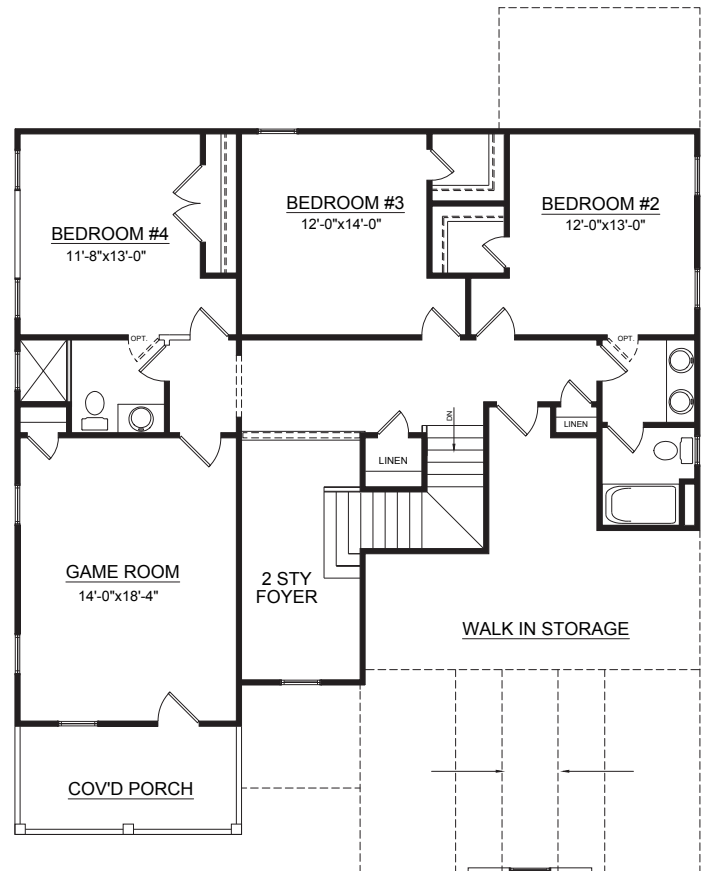

Tucker

4 Bedrooms | 3.5 Bath | 2,770 sq. ft.

FIRST FLOOR

SECOND FLOOR

Tucker

4 Bedrooms | 3.5 Bath | 2,770 sq. ft.