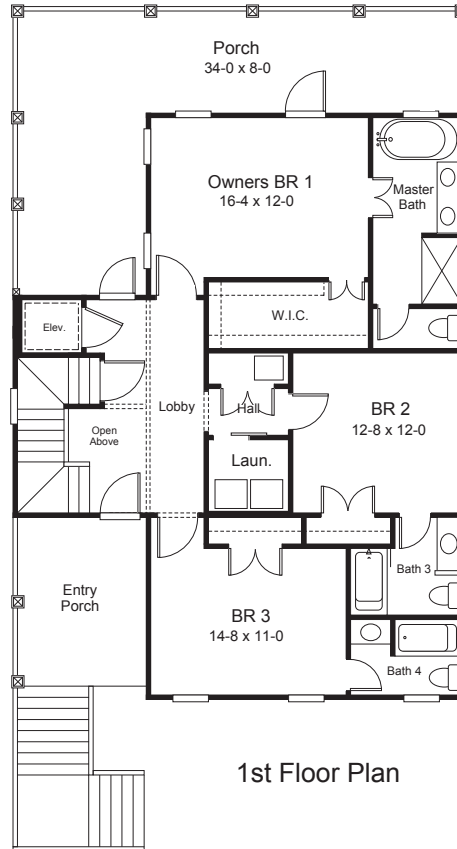

## Snows Cut

4 Bedrooms | 4.5 Bath | 2,617 sq. ft.

Ground Floor Plan

1st Floor Plan

2nd Floor Plan

# Snows Cut

4 Bedrooms | 4.5 Bath | 2,617 sq. ft.