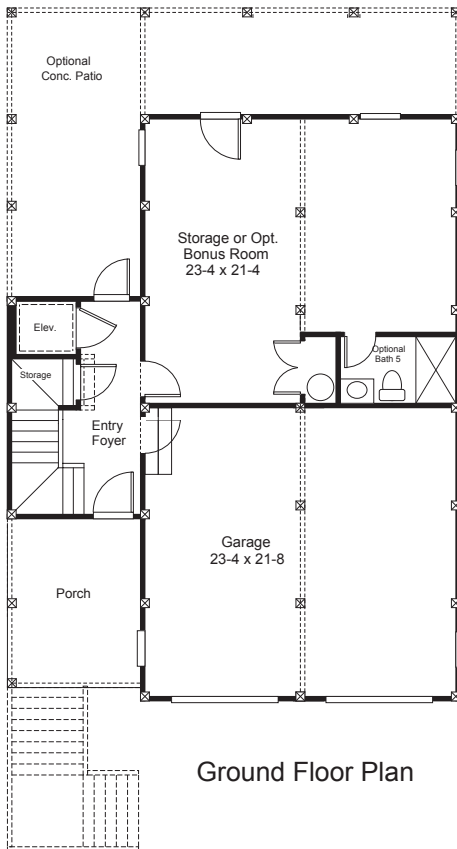

## Snows Cut

4 Bedrooms | 4.5 Bath | 2,617 sq. ft.

Ground Floor Plan

1st Floor Plan

2nd Floor Plan

# Snows Cut

4 Bedrooms | 4.5 Bath | 2,617 sq. ft.