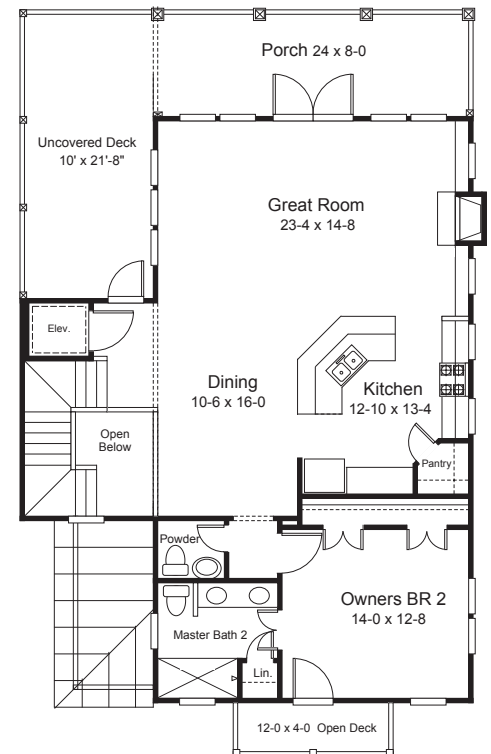

## Snows Cut

4 Bedrooms | 4.5 Bath | 2,617 sq. ft.

Ground Floor Plan

1st Floor Plan

2nd Floor Plan

# Snows Cut

4 Bedrooms | 4.5 Bath | 2,617 sq. ft.