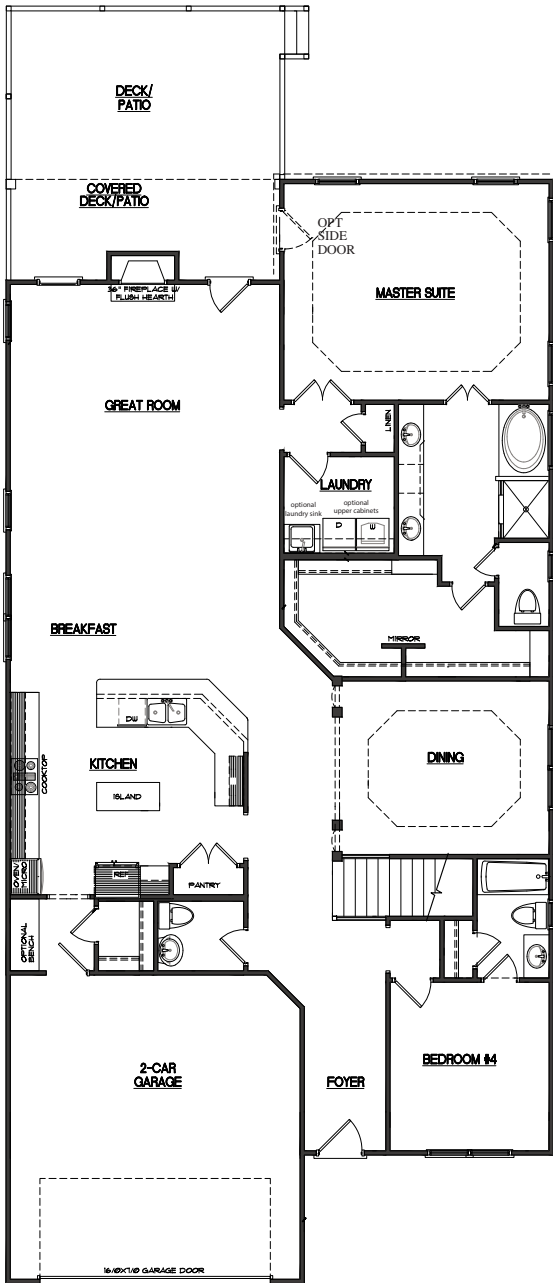

Elevation A

Elevation C

Clermont-3012 sq.ft.

AnchorsBendNC.com

1130 Anchors Bend Way, Wilmington NC 28411

910.899.5093 • AnchorsBend@FMBnewhomes.com

This floor plan is an artist's representation. All plans are subject to change.

Clermont-3012 sq.ft.

first floor "A"

second floor "A"