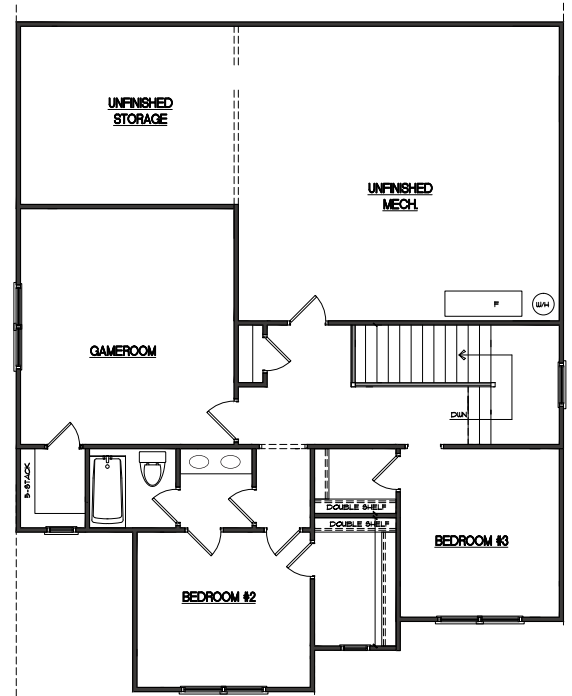

Elevation A

Elevation C

Clermont-3012 sq.ft.

AnchorsBendNC.com

1130 Anchors Bend Way, Wilmington NC 28411

910.899.5093 • AnchorsBend@FMBnewhomes.com

This floor plan is an artist's representation. All plans are subject to change.

Clermont-3012 sq.ft.

first floor "A"

second floor "A"