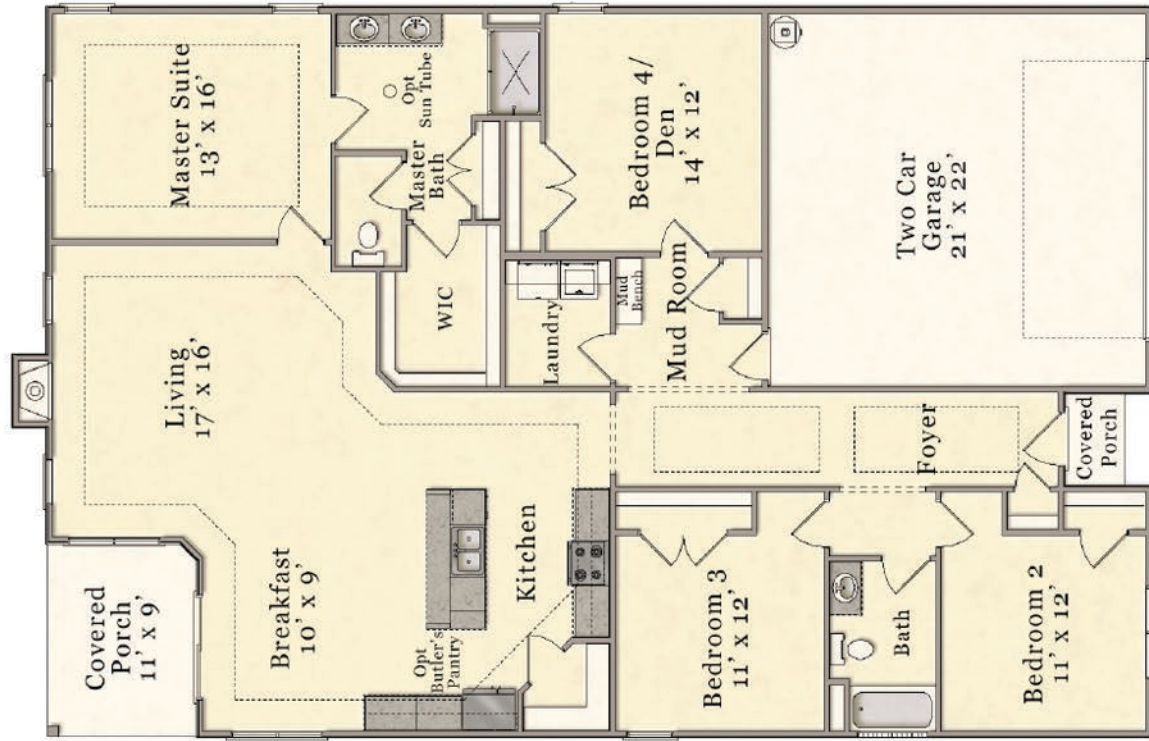

## CLASSIC KS COLLECTION

**SQUARE FEET: 2,210**

**BEDROOMS: 3**

**BATHROOMS: 2**

**FIRST FLOOR**  
Approx. 2,210 Sq. Ft.

McKee Homes  
109 Hay Street, Suite 301 • Fayetteville, NC 28301  
Sales: 910-672-7296 • Main Office: 910-475-7100  
sales@mckeehomesnc.com • www.McKeeHomesNC.com