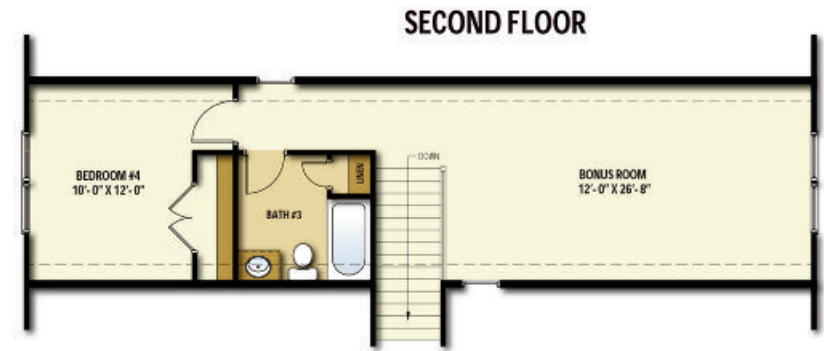

THE PRESERVE

AT TIDEWATER

2,432 SQ FT
4 BEDROOMS/3 BATHS
3-CAR GARAGE

The Cambridge

ThePreserveatTidewater.com

910.899.5145 • ThePreserve@FMBnewhomes.com • 105 Wax Myrtle Way, Sneads Ferry, NC 28460

THE PRESERVE
AT TIDEWATER

The Cambridge

2,432 SQ FT
4 BEDROOMS/3 BATHS
3-CAR GARAGE

PreserveatTidewater.com

910.899.5145 • ThePreserve@FMBnewhomes.com • 105 Wax Myrtle Way • Sneads Ferry, NC 28460

* Prices, plans, dimensions, features, specifications, materials, and availability of homes or communities are subject to change without notice or obligation. Illustrations are artists depictions only and may differ from completed improvements. 3.16