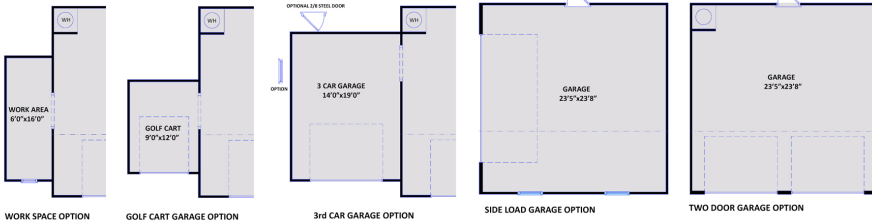

The Bailey

2,136-2,424 sq. ft. | 4 Bedrooms | 2.5 Bathrooms

Elevation B

CavinessAndCates.com

CatesBuilding.com

Caviness & Cates Building and Development Co. reserves the right to make changes in plans and specifications. Dimensions may not be exact. Features may vary according to different elevations and specifications at the discretion of the builder and may not be portrayed on marketing materials. Consult with a sales representative before writing an offer.

The Bailey

2,136-2,424 sq. ft. | 4 Bedrooms | 2.5 Bathrooms

FIRST FLOOR

SECOND FLOOR

SECOND FLOOR WITH BONUS ROOM

CavinessAndCates.com

CatesBuilding.com