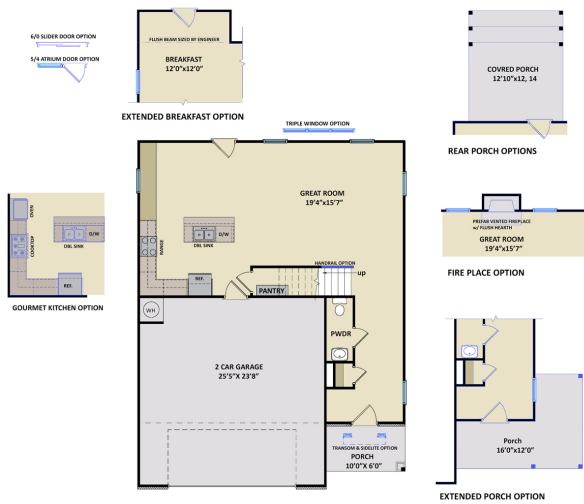

The Bailey

2,136-2,424 sq. ft. | 4 Bedrooms | 2.5 Bathrooms

Elevation B

CavinessAndCates.com

CatesBuilding.com

Caviness & Cates Building and Development Co. reserves the right to make changes in plans and specifications. Dimensions may not be exact. Features may vary according to different elevations and specifications at the discretion of the builder and may not be portrayed on marketing materials. Consult with a sales representative before writing an offer.

The Bailey

2,136-2,424 sq. ft. | 4 Bedrooms | 2.5 Bathrooms

FIRST FLOOR

SECOND FLOOR

SECOND FLOOR WITH BONUS ROOM

CavinessAndCates.com

CatesBuilding.com