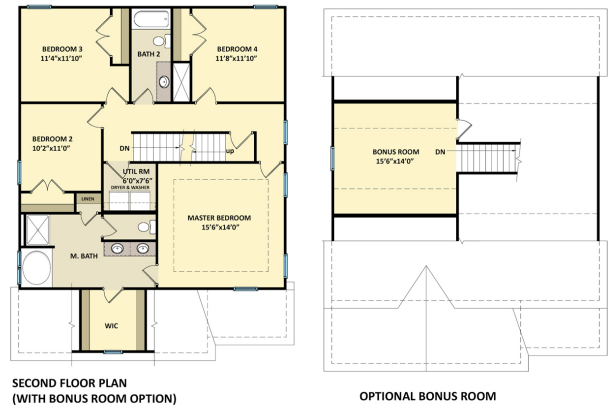

The Bailey

2,136-2,424 sq. ft. | 4 Bedrooms | 2.5 Bathrooms

Elevation B

CavinessAndCates.com

CatesBuilding.com

Caviness & Cates Building and Development Co. reserves the right to make changes in plans and specifications. Dimensions may not be exact. Features may vary according to different elevations and specifications at the discretion of the builder and may not be portrayed on marketing materials. Consult with a sales representative before writing an offer.

The Bailey

2,136-2,424 sq. ft. | 4 Bedrooms | 2.5 Bathrooms

FIRST FLOOR

SECOND FLOOR

SECOND FLOOR WITH BONUS ROOM

CavinessAndCates.com

CatesBuilding.com