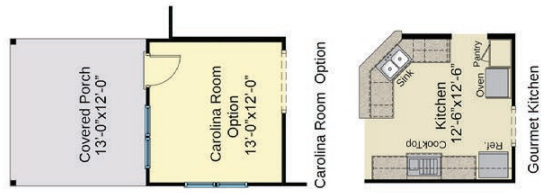

The Granville

Elevation K

Elevation TW

Elevation Coastal

WYND WATER
SUMMERWYCK COLLECTION

SummerwyckCollection.com

780 W. Craftsman Way, Hampstead, NC 28443
910.899.5092 | Summerwyck@FMBnewhomes.com

All plans, details, and renderings are approximate and subject to change. Illustrations may not represent finished details. 5/19

The Granville

FIRST FLOOR

SECOND FLOOR

WYNDWATER

SUMMERWYCK COLLECTION

SummerwyckCollection.com

780 W. Craftsman Way, Hampstead, NC 28443
910.899.5092 | Summerwyck@FMBnewhomes.com