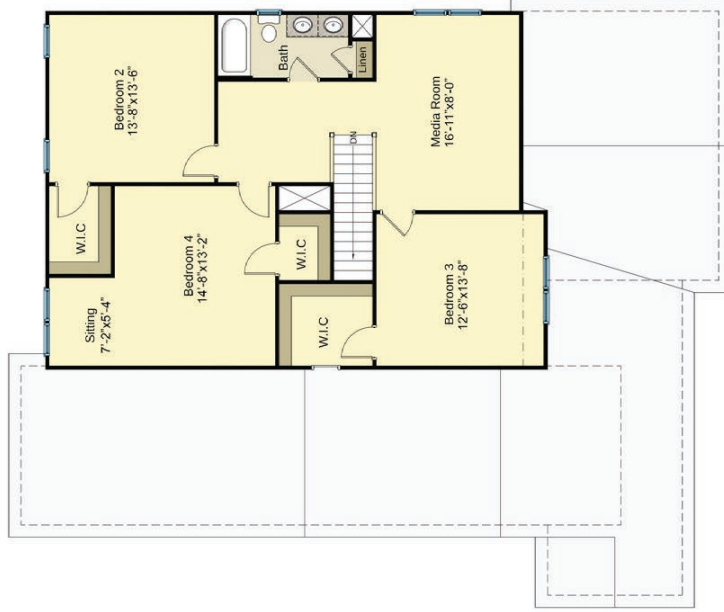

The Granville

Elevation K

Elevation TW

Elevation Coastal

WYND WATER
SUMMERWYCK COLLECTION

SummerwyckCollection.com

780 W. Craftsman Way, Hampstead, NC 28443
910.899.5092 | Summerwyck@FMBnewhomes.com

All plans, details, and renderings are approximate and subject to change. Illustrations may not represent finished details. 5/19

The Granville

FIRST FLOOR

SECOND FLOOR

WYNDWATER

SUMMERWYCK COLLECTION

SummerwyckCollection.com

780 W. Craftsman Way, Hampstead, NC 28443
910.899.5092 | Summerwyck@FMBnewhomes.com