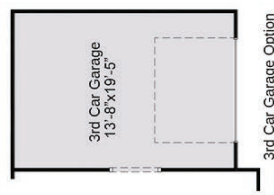

The Granville

Elevation K

Elevation TW

Elevation Coastal

WYND WATER
SUMMERWYCK COLLECTION

SummerwyckCollection.com

780 W. Craftsman Way, Hampstead, NC 28443
910.899.5092 | Summerwyck@FMBnewhomes.com

All plans, details, and renderings are approximate and subject to change. Illustrations may not represent finished details. 5/19

The Granville

FIRST FLOOR

SECOND FLOOR

WYNDWATER

SUMMERWYCK COLLECTION

SummerwyckCollection.com

780 W. Craftsman Way, Hampstead, NC 28443
910.899.5092 | Summerwyck@FMBnewhomes.com