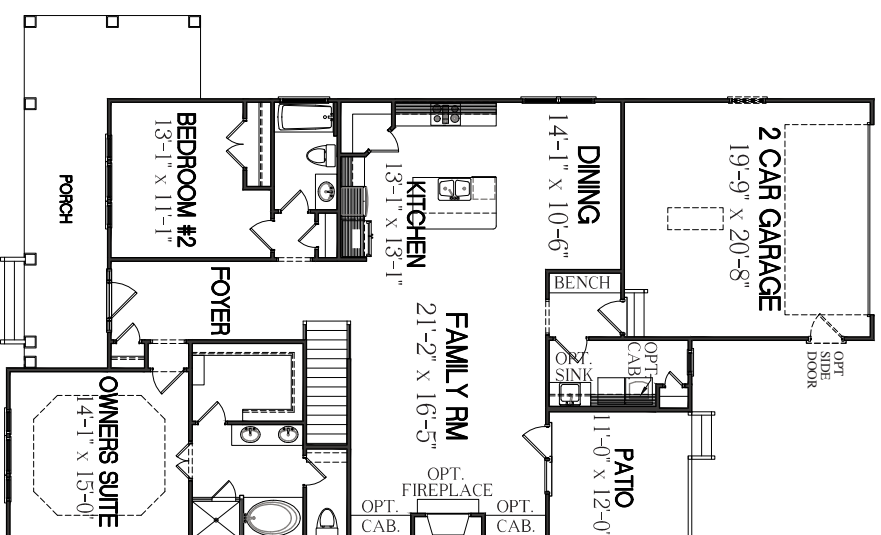

Charlton - 2767 sq.ft.

Elevation C

Elevation A

Elevation B

Elevation C

AnchorsBendNC.com

1130 Anchors Bend Way, Wilmington NC 28411

910.899.5093 • AnchorsBend@FMBnewhomes.com

Elevations are an artist's representation and is subject to change.

Charlton-2767 sq.ft.

ANCHORS BEND

FOVILLE MORSEY
BAREFOOT
NEW HOME SALES & MARKETING

2/18

AnchorsBendNC.com

1130 Anchors Bend Way, Wilmington NC 28411