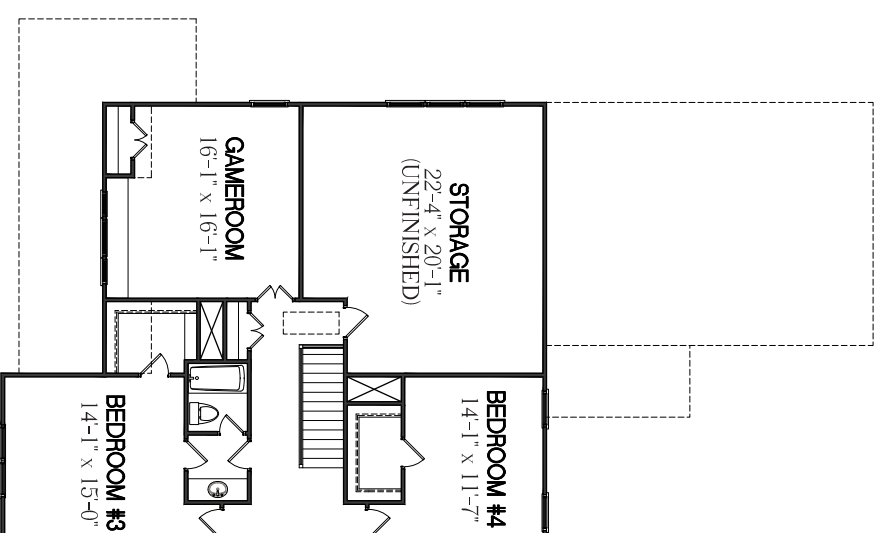

Charlton - 2767 sq.ft.

Elevation C

Elevation A

Elevation B

Elevation C

AnchorsBendNC.com

1130 Anchors Bend Way, Wilmington NC 28411

910.899.5093 • AnchorsBend@FMBnewhomes.com

Elevations are an artist's representation and is subject to change.

Charlton-2767 sq.ft.

ANCHORS BEND

FOVILLE MORSEY
BAREFOOT
NEW HOME SALES & MARKETING

2/18

AnchorsBendNC.com

1130 Anchors Bend Way, Wilmington NC 28411