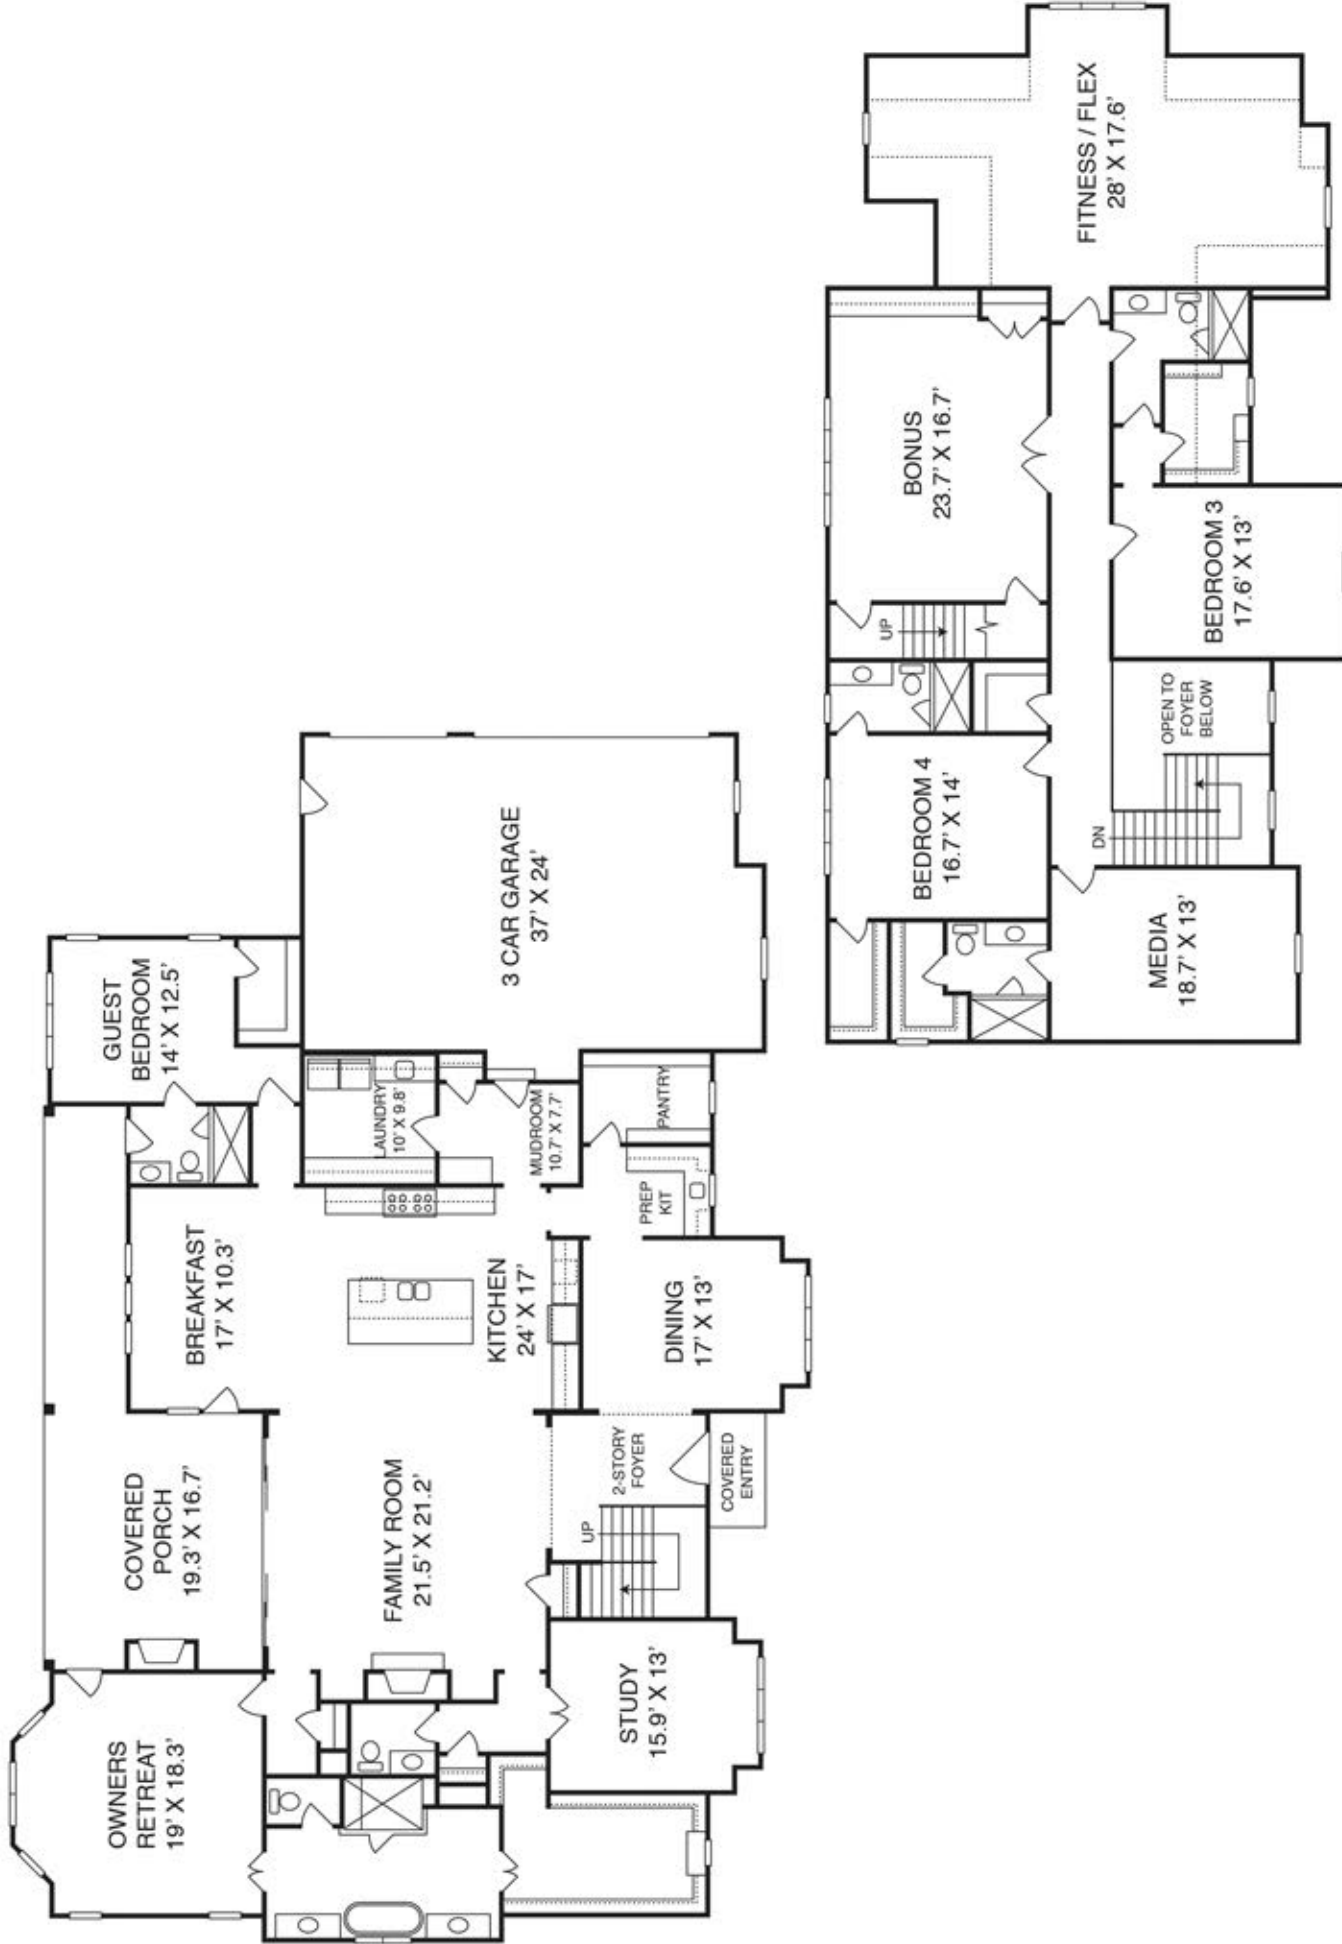

**Ange Signature Homes
Bella Vista Homesite #32**

The builder reserves the right to revise noted specifications or substitute features, architectural details or materials. Illustrations and floorplans are for discussion purposes only and not part of a legal contract. Room sizes are approximate. OCT18