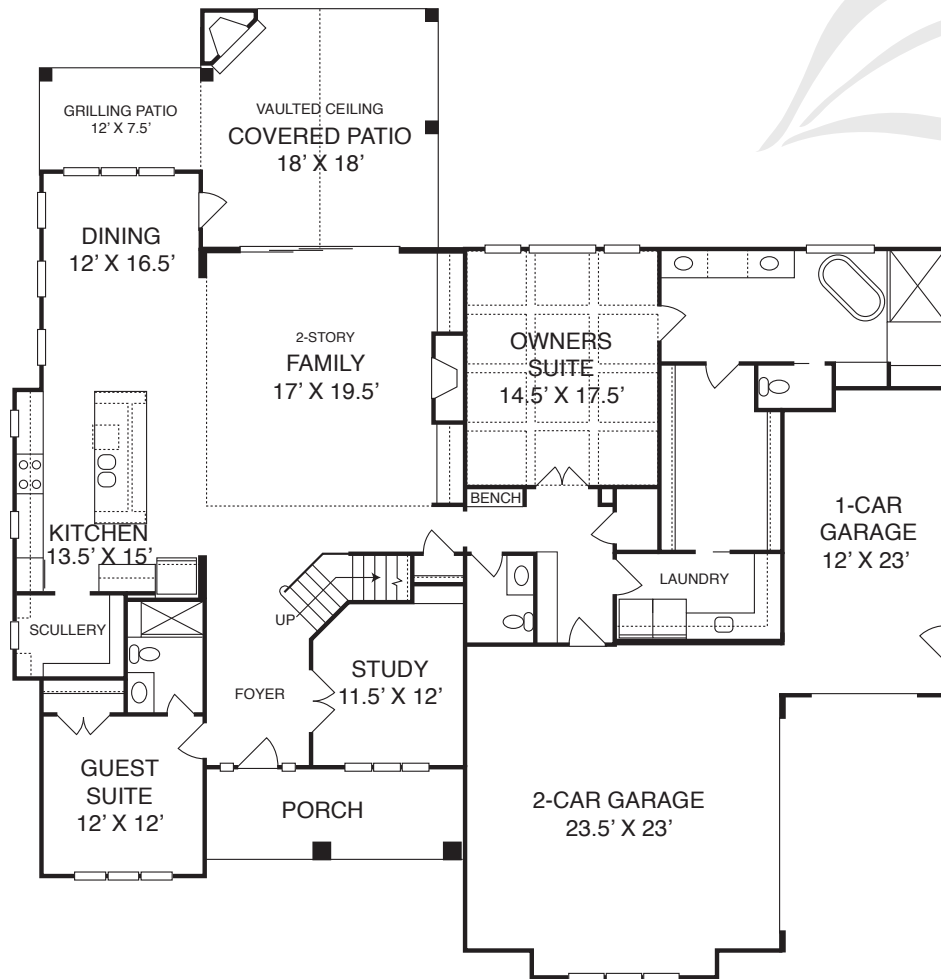

Laurel Ridge

THE ESTATES

SOPHISTICATION • PRIVACY • CONVENIENCE

JP Swain Company

CHATHAM BREEZE

Homesite 31 // 41 Blufftonwood Drive • Pittsboro, NC

4 BDR // 4.5 BA // 3580 SF // 4.1 Acres

First Floor Owner's Retreat // First Floor Bedroom with Private Bath
Study/Office Main Level // Covered Patio with Fireplace // 3 Car Garage