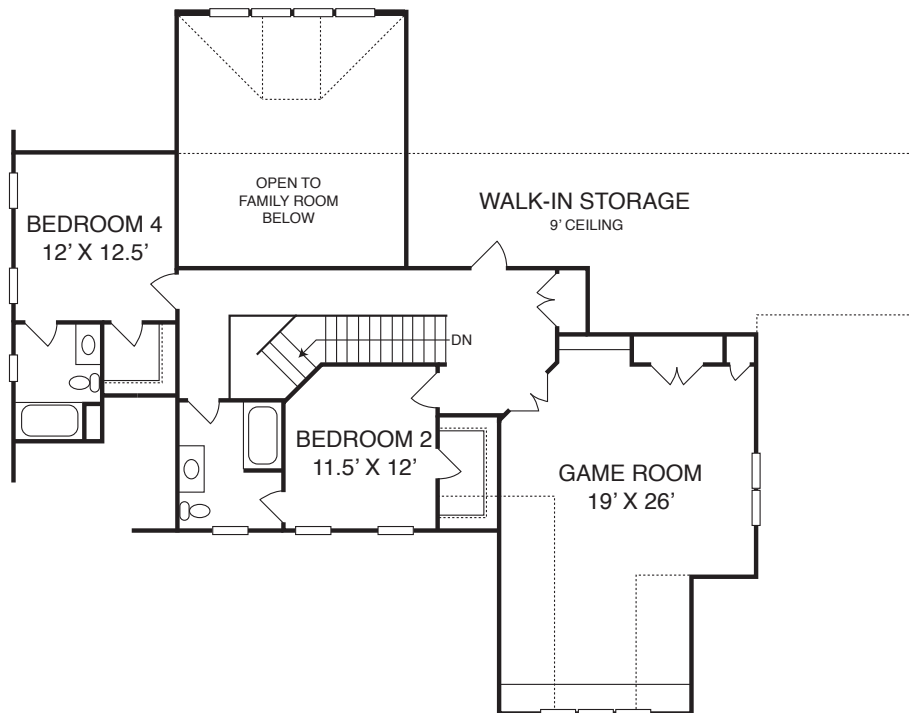

Laurel Ridge

THE ESTATES

SOPHISTICATION • PRIVACY • CONVENIENCE

JP Swain Company

CHATHAM BREEZE

Homesite 31 // 41 Blufftonwood Drive • Pittsboro, NC

4 BDR // 4.5 BA // 3580 SF // 4.1 Acres

First Floor Owner's Retreat // First Floor Bedroom with Private Bath
Study/Office Main Level // Covered Patio with Fireplace // 3 Car Garage