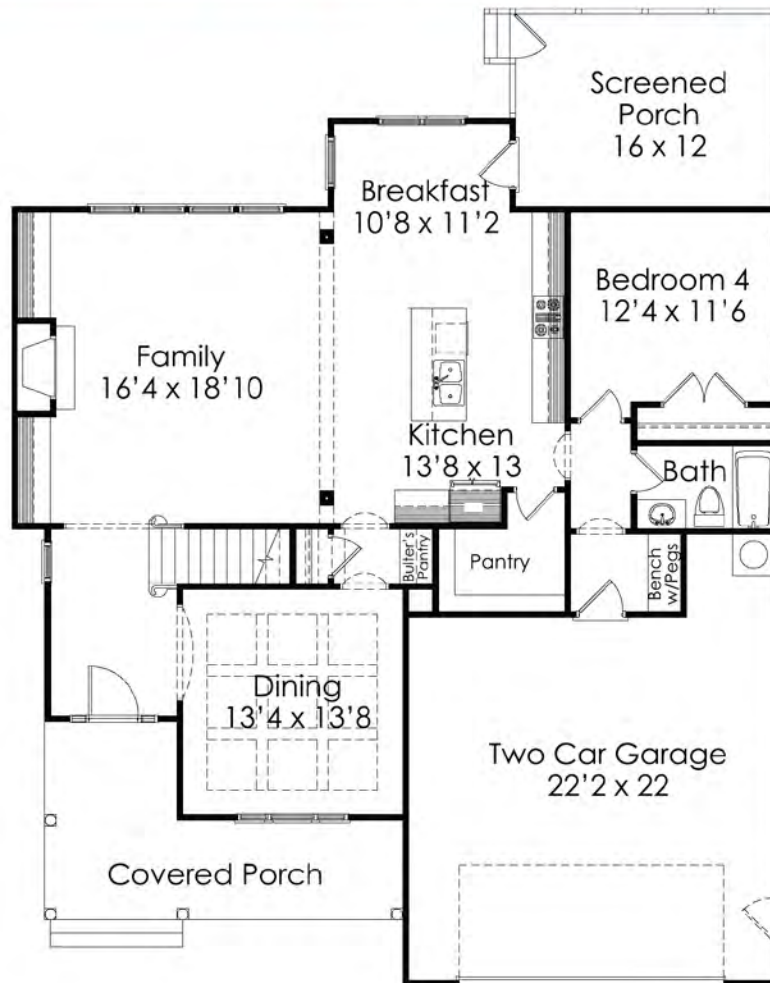

Turnbridge

3,030 Sq.Ft. / 4 Bedrooms / 3 Baths / Guest Bedroom on 1st Floor

TAFT WOODS
East

Elevation A

Elevation B

Elevation C

LEGACY
CUSTOM HOMES

919.926.5563

Effective for all contracts after: 12/2012 Seller's Initials _____ Buyer(s) Initials _____

Turnbridge

3,030 Sq.Ft. / 4 Bedrooms / 3 Baths / Guest Bedroom on 1st Floor

TAFT WOODS
East

LEGACY
CUSTOM HOMES

919.926.5563