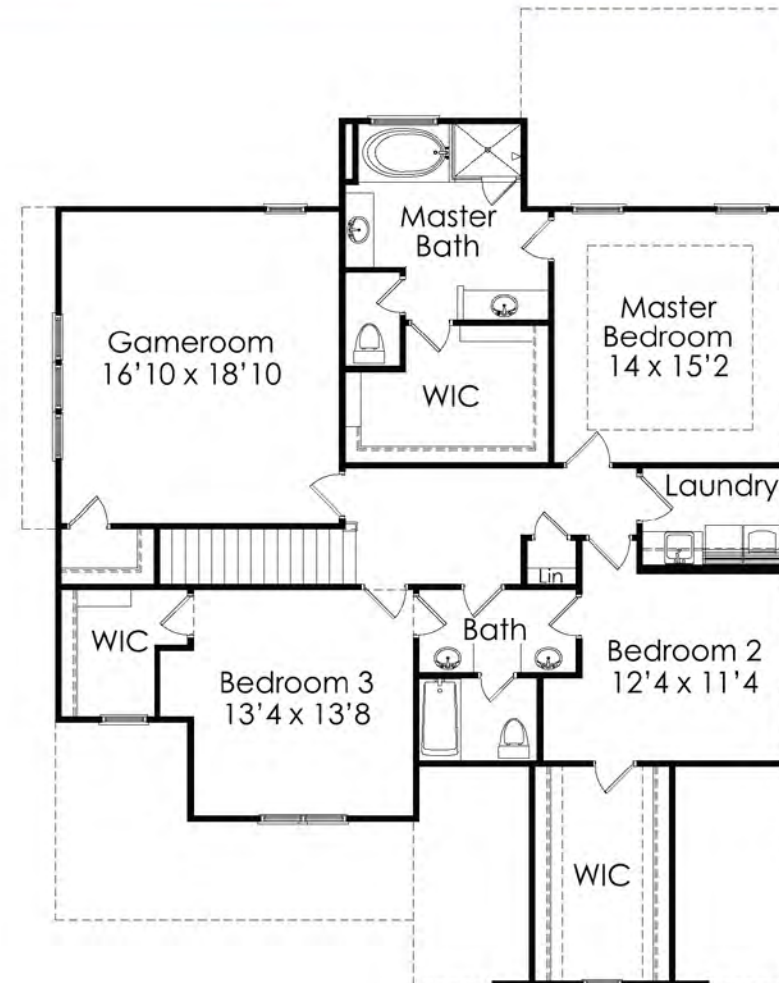

Effective for all contracts after: 12/2012 Seller's Initials _____ Buyer(s) Initials _____

Turnbridge

3,030 Sq.Ft. / 4 Bedrooms / 3 Baths / Guest Bedroom on 1st Floor

TAFT WOODS
East

LEGACY
CUSTOM HOMES

919.926.5563