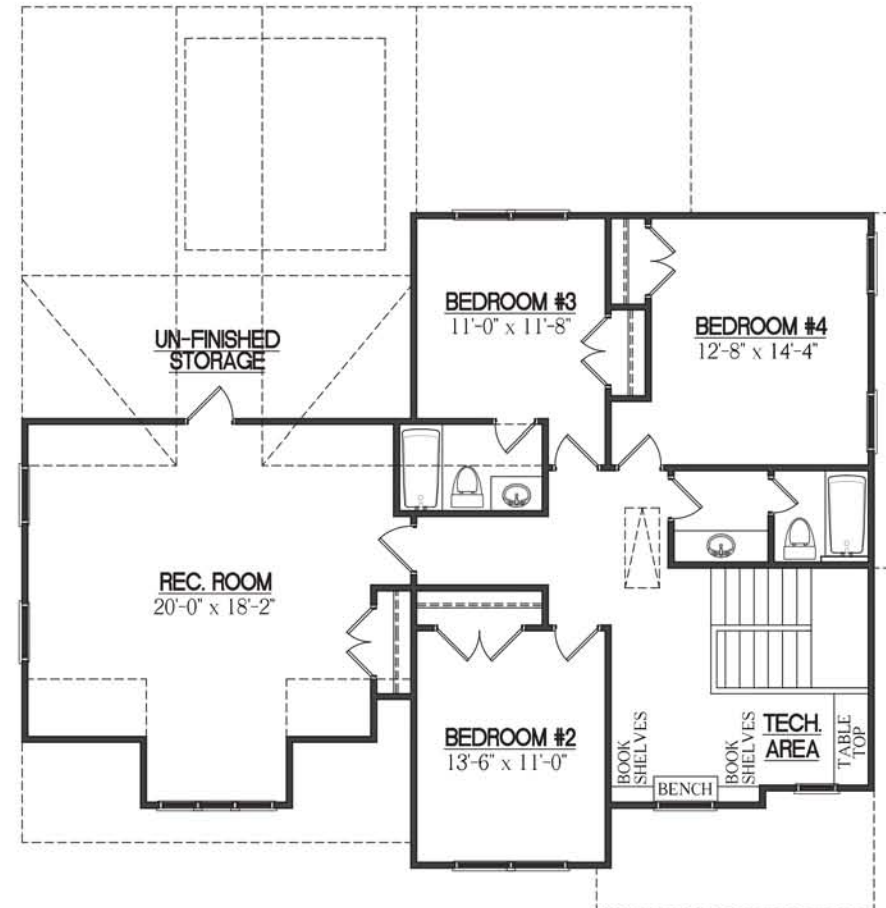

Brookeshire

3,015 Sq.Ft. / 4 Bedrooms / 3.5 Baths / Master Bedroom on 1st Floor

TAFT WOODS
East

Elevation A

Elevation C

Elevation B

Elevation C - Front Load Garage

LEGACY
CUSTOM HOMES

Effective for all contracts after: 12/2012 Seller's Initials _____ Buyer(s) Initials _____

Brookshire

3,015 Sq.Ft. / 4 Bedrooms / 3.5 Baths / Master Bedroom on 1st Floor

TAFT WOODS East

LEGACY
CUSTOM HOMES