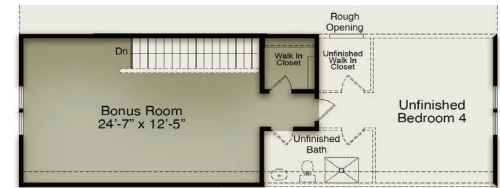

The Bradley

WYNDWATER

Modern Farmhouse

Craftsman

The Bradley

WYNDWATER

First Floor

Craftsman Elevation

Primary Bath with Opt. Freestanding Tub

Opt. Dual Vanity at Hall Bath

Unfinished Walk-Up Attic

Walk-up attic with Finished Bonus & Unfinished Bed/Bath

Walk-up attic with Finished Bonus & Finished Bedroom 4 with Bathroom

Second Floor