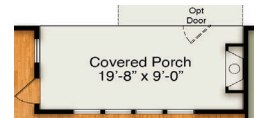

The Bradley

WYNDWATER

Modern Farmhouse

Craftsman

The Bradley

WYNDWATER

First Floor

Craftsman Elevation

Primary Bath with Opt. Freestanding Tub

Opt. Dual Vanity at Hall Bath

Unfinished Walk-Up Attic

Walk-up attic with Finished Bonus & Unfinished Bed/Bath

Walk-up attic with Finished Bonus & Finished Bedroom 4 with Bathroom