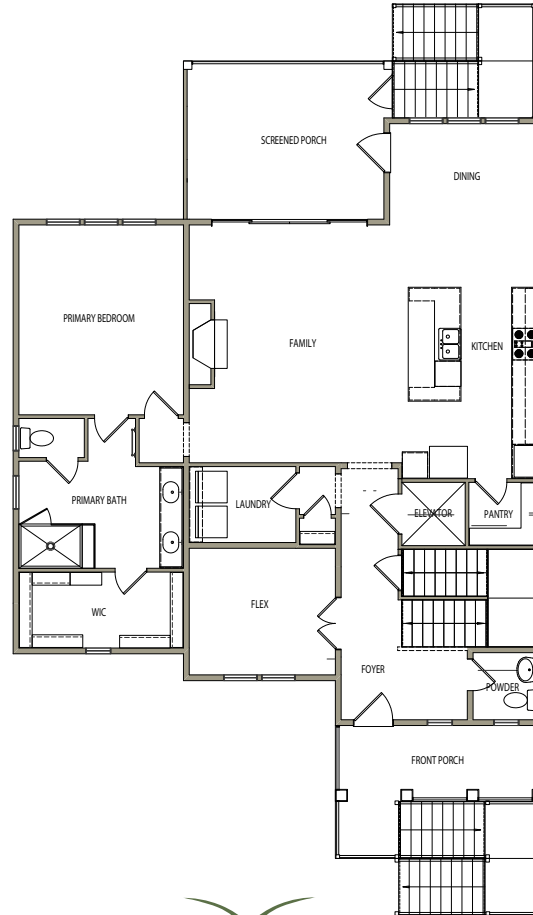

THE SANDPIPER

SNEAK
PEEK*

Additional structural options are available for this home. Please ask the sales agent for additional information.

F
I
R
S
T

F
L
O
O
R

S
E
C
O
N
D

F
L
O
O
R

WINDING MARSH

WindingMarshNC.com

1029 Middle Sound Loop Rd, Wilmington, NC 28411

All plans, details, and renderings are approximate and subject to change. Illustrations may not represent finished details. 4/22