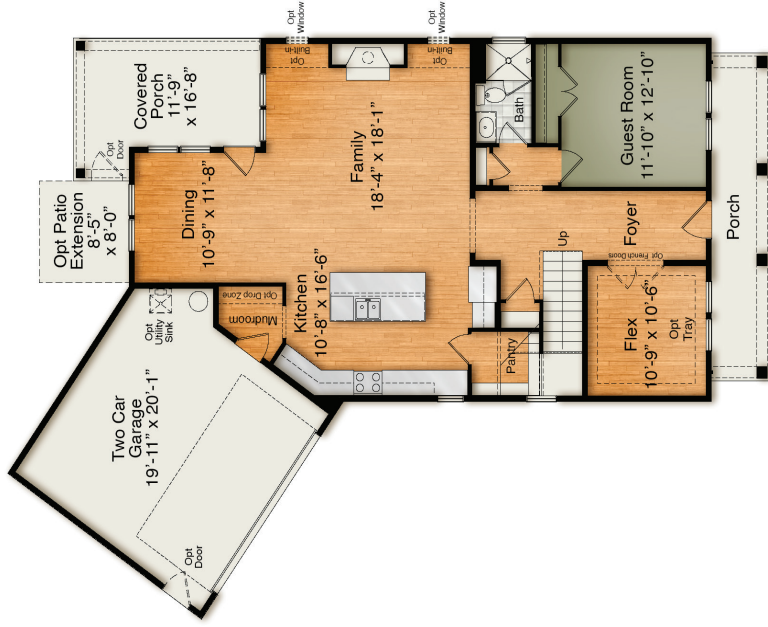

EAST & MASON

The Wentworth WESTPORT

Coastal Craftsman

Country Chic

Modern Farmhouse

EAST & MASON

The Wentworth WESTPORT

Coastal Craftsman Elevation

First Floor

Modern Farmhouse Elevation

Coastal Craftsman Elevation

Country Chic Elevation

Modern Farmhouse Elevation

Second Floor

Optional Free Standing Tub

Optional Bonus Room in lieu of Loft

Optional Bedroom 4 with Full Bath in lieu of Loft

Optional Dual Vanity in Hall Bath