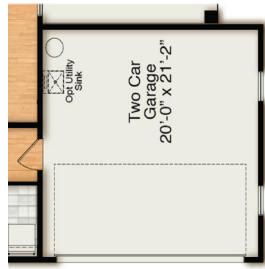

The Bradley

BAYLEE RIDGE

Modern Farmhouse

Craftsman

The Bradley

BAYLEE RIDGE

Sliding Glass Door at Family

Side Load Garage

Side Load Garage with Third Car Garage

First Floor

Modern Farmhouse Elevation

Craftsman Elevation

Optional Covered Porch with Fireplace

Primary Bath with Opt. Freestanding Tub

Opt. Dual Vanity at Hall Bath

Unfinished Walk-Up Attic