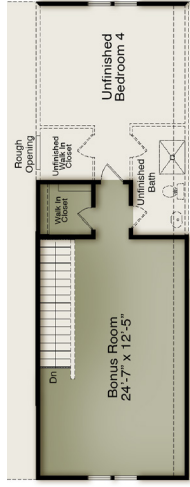

The Bradley

BAYLEE RIDGE

Modern Farmhouse

Craftsman

The Bradley

BAYLEE RIDGE

Sliding Glass Door at Family

Side Load Garage

Side Load Garage with Third Car Garage

First Floor

Modern Farmhouse Elevation

Craftsman Elevation

Optional Covered Porch with Fireplace

Primary Bath with Opt. Freestanding Tub

Opt. Dual Vanity at Hall Bath

Unfinished Walk-Up Attic

Walk-up attic with Finished Bonus & Unfinished Bed/Bath

Walk-up attic with Finished Bonus & Finished Bed room 4 with Bathroom

Second Floor