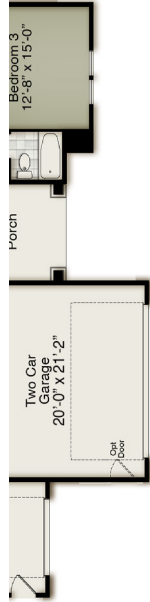

The Bradley

BAYLEE RIDGE

Modern Farmhouse

Craftsman

The Bradley

BAYLEE RIDGE

Sliding Glass Door at Family

Side Load Garage

Side Load Garage with Third Car Garage

First Floor

Modern Farmhouse Elevation

Craftsman Elevation

Optional Covered Porch with Fireplace

Primary Bath with Opt. Freestanding Tub

Opt. Dual Vanity at Hall Bath

Unfinished Walk-Up Attic

Walk-up attic with Finished Bonus & Unfinished Bed/Bath

Walk-up attic with Finished Bonus & Finished Bed room 4 with Bathroom

Second Floor