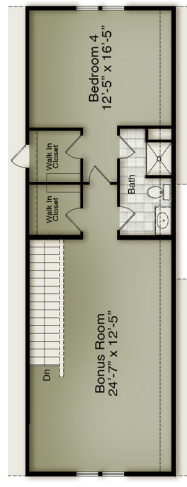

The Bradley

BAYLEE RIDGE

Modern Farmhouse

Craftsman

The Bradley

BAYLEE RIDGE

Sliding Glass Door at Family

Side Load Garage

Side Load Garage with Third Car Garage

First Floor

Modern Farmhouse Elevation

Craftsman Elevation

Optional Covered Porch with Fireplace

Primary Bath with Opt. Freestanding Tub

Opt. Dual Vanity at Hall Bath

Unfinished Walk-Up Attic

Walk-up attic with Finished Bonus & Unfinished Bed/Bath

Walk-up attic with Finished Bonus & Finished Bed room 4 with Bathroom

Second Floor