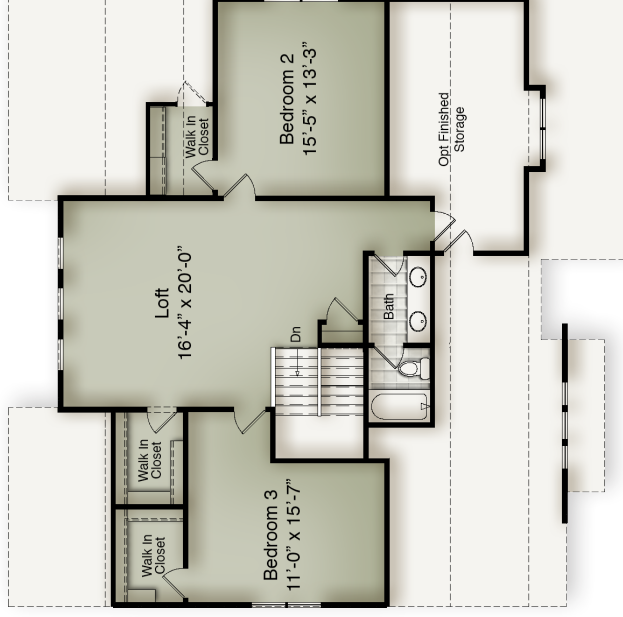

# The Beaufain

FIRST FLOOR

SECOND FLOOR

Wake Forest: Off of Thompson Mill Road, Near Jenkins Road  
 919.926.5503 | Avalyn@FMBnewhomes.com | www.AvalynNC.com

FONVILLE MORISEY  
 BAREFOOT  
 NEW HOME SALES & MARKETING