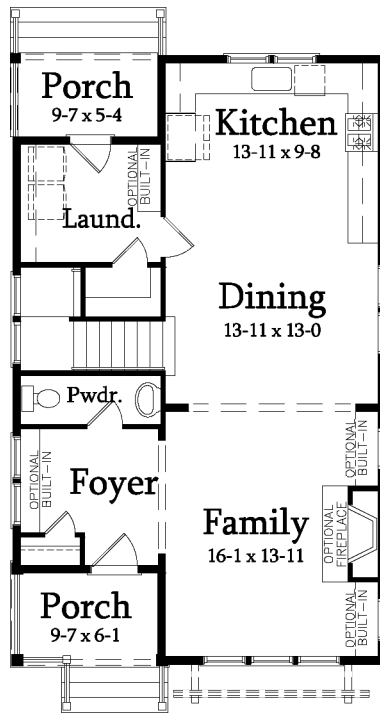

SAUSSY BURBANK
BEAUTIFUL - TIMELESS - CRAFTSMANSHIP

PORTLAND F

3 Bedroom / 2.5 Bath / Base Heated SF: 1687
Opt 3rd Floor Rec Room SF: 240 / Opt 3rd Floor Bedroom SF: 156 / Opt 3rd Floor Bath SF: 48
Total Available Heated SF: 2131

1760-F

All plans, dimensions, details, and renderings are approximate and subject to change. Illustration may not represent finished details.

SAUSSY BURBANK

BEAUTIFUL - TIMELESS - CRAFTSMANSHIP

PORTLAND F

3 Bedroom / 2.5 Bath / Base Heated SF: 1687
Opt 3rd Floor Rec Room SF: 240 / Opt 3rd Floor Bedroom SF:
156 / Opt 3rd Floor Bath SF: 48
Total Available Heated SF: 2131

FIRST FLOOR

SECOND FLOOR

THIRD FLOOR

1760-F

kdkdesign

All plans, dimensions, details, and renderings are approximate and subject to change. Illustration may not represent finished details. 3/2017