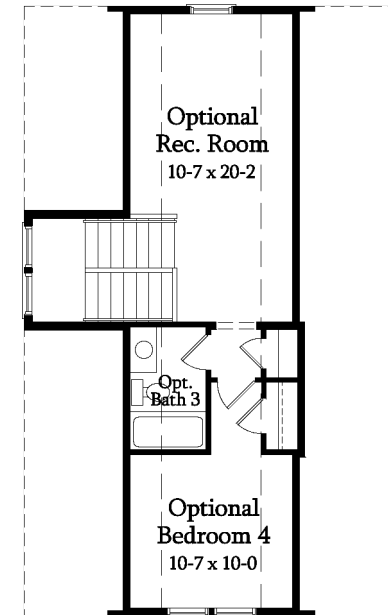

SAUSSY BURBANK
BEAUTIFUL - TIMELESS - CRAFTSMANSHIP

PORTLAND F

3 Bedroom / 2.5 Bath / Base Heated SF: 1687
Opt 3rd Floor Rec Room SF: 240 / Opt 3rd Floor Bedroom SF: 156 / Opt 3rd Floor Bath SF: 48
Total Available Heated SF: 2131

1760-F

All plans, dimensions, details, and renderings are approximate and subject to change. Illustration may not represent finished details.

SAUSSY BURBANK

BEAUTIFUL - TIMELESS - CRAFTSMANSHIP

PORTLAND F

3 Bedroom / 2.5 Bath / Base Heated SF: 1687
Opt 3rd Floor Rec Room SF: 240 / Opt 3rd Floor Bedroom SF:
156 / Opt 3rd Floor Bath SF: 48
Total Available Heated SF: 2131

FIRST FLOOR

SECOND FLOOR

THIRD FLOOR