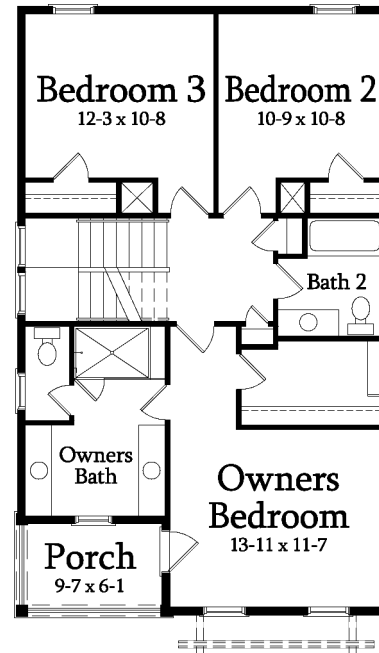

SAUSSY BURBANK
BEAUTIFUL - TIMELESS - CRAFTSMANSHIP

PORTLAND F

3 Bedroom / 2.5 Bath / Base Heated SF: 1687
Opt 3rd Floor Rec Room SF: 240 / Opt 3rd Floor Bedroom SF: 156 / Opt 3rd Floor Bath SF: 48
Total Available Heated SF: 2131

1760-F

All plans, dimensions, details, and renderings are approximate and subject to change. Illustration may not represent finished details.

SAUSSY BURBANK

BEAUTIFUL - TIMELESS - CRAFTSMANSHIP

PORTLAND F

3 Bedroom / 2.5 Bath / Base Heated SF: 1687
Opt 3rd Floor Rec Room SF: 240 / Opt 3rd Floor Bedroom SF:
156 / Opt 3rd Floor Bath SF: 48
Total Available Heated SF: 2131

FIRST FLOOR

SECOND FLOOR

THIRD FLOOR