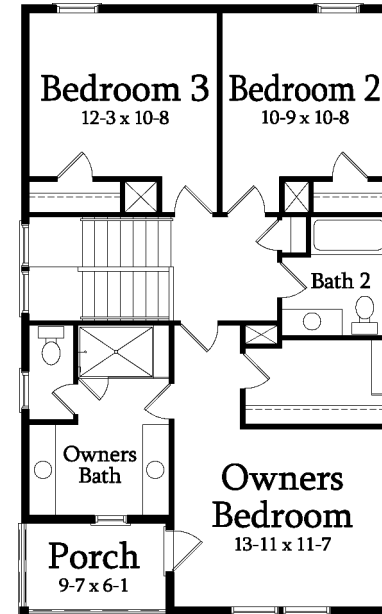

SAUSSY BURBANK  
BEAUTIFUL - TIMELESS - CRAFTSMANSHIP

PORTLAND D

3 Bedroom / 2.5 Bath  
Heated SF: 1733

1760-D

*All plans, dimensions, details, and renderings are approximate and subject to change. Illustration may not represent finished details.*

## PORTLAND D

3 Bedroom / 2.5 Bath

Heated SF: 1733

FIRST FLOOR

SECOND FLOOR

1760-D

kdkdesign

All plans, dimensions, details, and renderings are approximate and subject to change. Illustration may not represent finished details. 10/2016