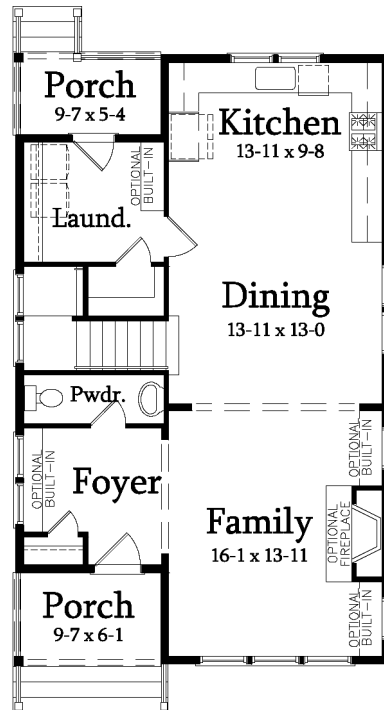

SAUSSY BURBANK  
BEAUTIFUL - TIMELESS - CRAFTSMANSHIP

PORTLAND D

3 Bedroom / 2.5 Bath  
Heated SF: 1733

1760-D

*All plans, dimensions, details, and renderings are approximate and subject to change. Illustration may not represent finished details.*

## PORTLAND D

3 Bedroom / 2.5 Bath

Heated SF: 1733

FIRST FLOOR

SECOND FLOOR

1760-D

kdkdesign

All plans, dimensions, details, and renderings are approximate and subject to change. Illustration may not represent finished details. 10/2016