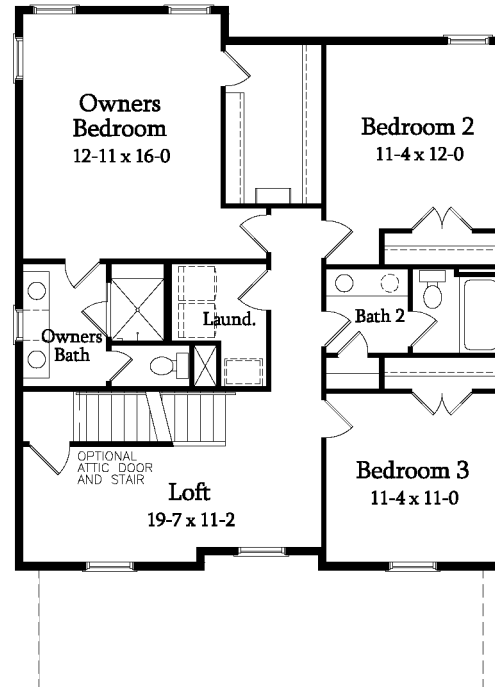

SAUSSY BURBANK  
BEAUTIFUL - TIMELESS - CRAFTSMANSHIP

BROOKS A

3 Bedroom / 2.5 Bath / Base Heated SF: 2101  
Opt 3rd Floor Rec Roof SF: 228 / Opt 3rd Floor Bedroom SF: 205  
Opt 3rd Floor Bath SF: 54 / Total Available Heated SF: 2588

2109-A

*All plans, dimensions, details, and renderings are approximate and subject to change. Illustration may not represent finished details.*

# BROOKS A

3 Bedroom / 2.5 Bath / Base Heated SF: 2101  
Opt 3rd Floor Rec Roof SF: 228 / Opt 3rd Floor Bedroom SF: 205  
Opt 3rd Floor Bath SF: 54 / Total Available Heated SF: 2588

FIRST FLOOR

SECOND FLOOR

THIRD FLOOR