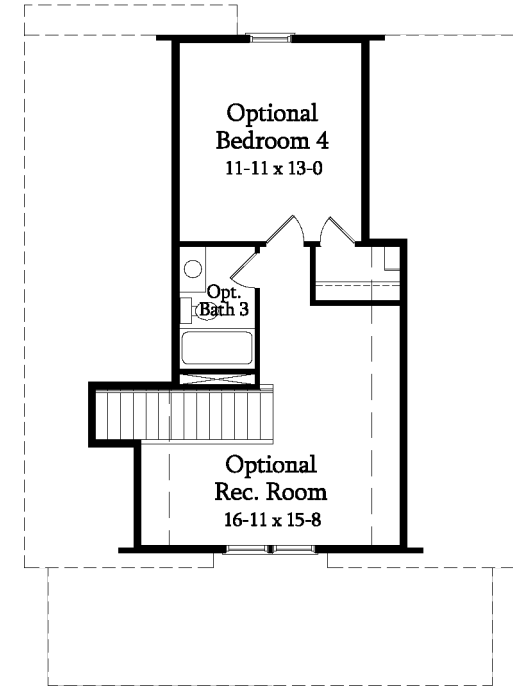

# BROOKS A

3 Bedroom / 2.5 Bath / Base Heated SF: 2101  
Opt 3rd Floor Rec Roof SF: 228 / Opt 3rd Floor Bedroom SF: 205  
Opt 3rd Floor Bath SF: 54 / Total Available Heated SF: 2588

FIRST FLOOR

SECOND FLOOR

THIRD FLOOR