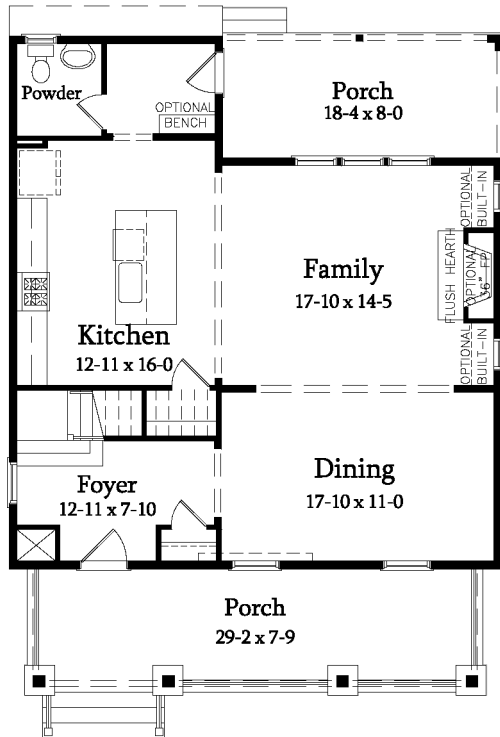

SAUSSY BURBANK

BEAUTIFUL - TIMELESS - CRAFTSMANSHIP

BROOKS A

3 Bedroom / 2.5 Bath / Base Heated SF: 2101
Opt 3rd Floor Rec Roof SF: 228 / Opt 3rd Floor Bedroom SF: 205
Opt 3rd Floor Bath SF: 54 / Total Available Heated SF: 2588

FIRST FLOOR