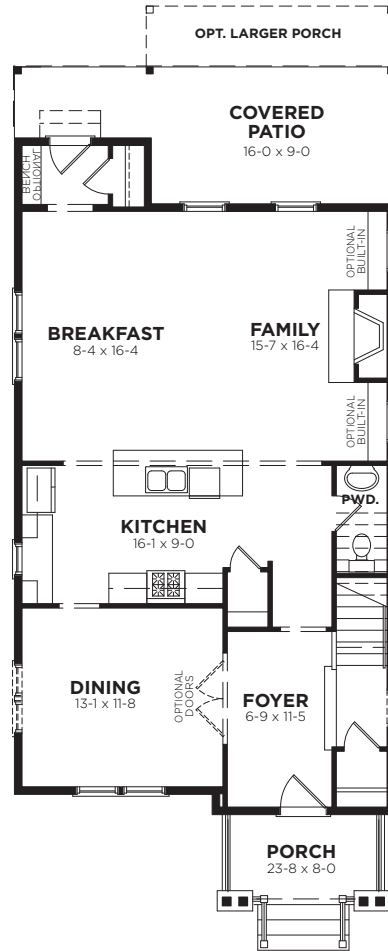

SAUSSY BURBANK
BEAUTIFUL - TIMELESS - CRAFTSMANSHIP

YOUNG A

3 Bedroom / 2.5 Bath
Heated SF: 2208

2238-A

All plans, dimensions, details, and renderings are approximate and subject to change. Illustration may not represent finished details.

SAUSSY BURBANK

BEAUTIFUL - TIMELESS - CRAFTSMANSHIP

YOUNG A

3 Bedroom / 2.5 Bath
Base Heated SF: 2208

FIRST FLOOR

SECOND FLOOR

2238 - A

kdkdesign

All plans, dimensions, details, and renderings are approximate and subject to change. Illustration may not represent finished details. 6/2019