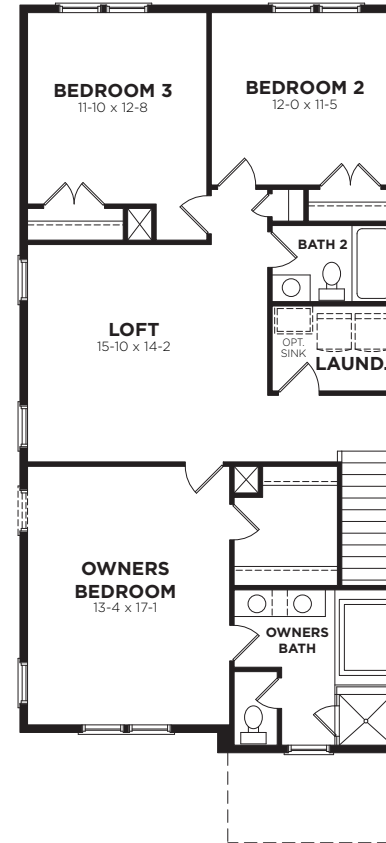

SAUSSY BURBANK
BEAUTIFUL - TIMELESS - CRAFTSMANSHIP

YOUNG A

3 Bedroom / 2.5 Bath
Heated SF: 2208

2238-A

All plans, dimensions, details, and renderings are approximate and subject to change. Illustration may not represent finished details.

SAUSSY BURBANK

BEAUTIFUL - TIMELESS - CRAFTSMANSHIP

YOUNG A

3 Bedroom / 2.5 Bath
Base Heated SF: 2208

FIRST FLOOR

SECOND FLOOR

2238 - A

kdkdesign

All plans, dimensions, details, and renderings are approximate and subject to change. Illustration may not represent finished details. 6/2019