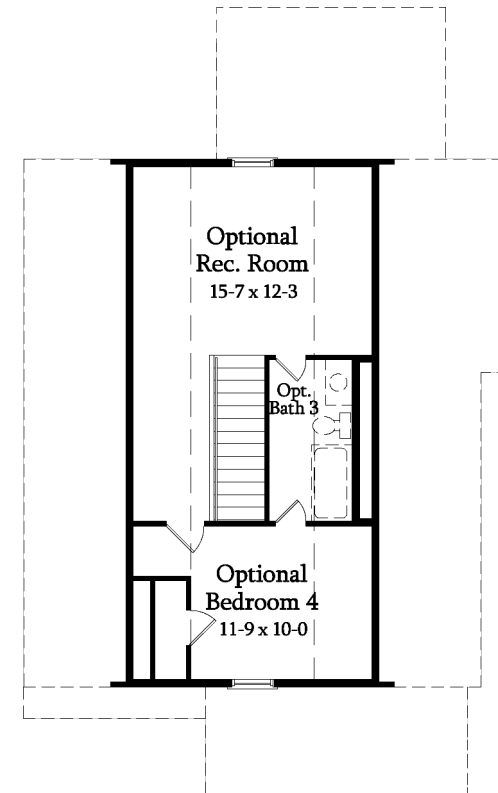

SAUSSY BURBANK
BEAUTIFUL - TIMELESS - CRAFTSMANSHIP

RAMSAY B-MOD
CLAREMONT LOT 54

3 Bedroom / 2.5 Bath

1865-B-mod

Base Heated SF: 1865 / Opt 3rd Floor Rec Room SF: 276 / Opt 3rd Floor Bedroom SF: 180
Opt 3rd Floor Bath SF: 63 / Total Available Heated SF: 2384

All plans, dimensions, details, and renderings are approximate and subject to change. Illustration may not represent finished details.

SAUSSY BURBANK

BEAUTIFUL - TIMELESS - CRAFTSMANSHIP

RAMSEY B-MOD

3 Bedroom / 2.5 Bath

Base Heated SF: 1865 / Opt 3rd Floor Rec Room SF: 276
Opt 3rd Floor Bedroom SF: 180 / Opt 3rd Floor Bath SF: 63
Total Available Heated SF: 2384

FIRST FLOOR

SECOND FLOOR

THIRD FLOOR

1865-B-mod

kdkdesign

All plans, dimensions, details, and renderings are approximate and subject to change. Illustration may not represent finished details. 2/2017