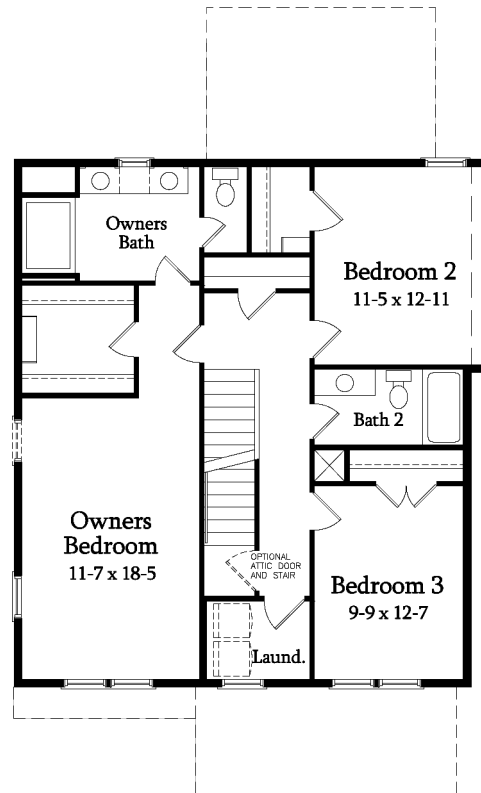

SAUSSY BURBANK
BEAUTIFUL - TIMELESS - CRAFTSMANSHIP

RAMSAY B-MOD
CLAREMONT LOT 54

3 Bedroom / 2.5 Bath

1865-B-mod

Base Heated SF: 1865 / Opt 3rd Floor Rec Room SF: 276 / Opt 3rd Floor Bedroom SF: 180
Opt 3rd Floor Bath SF: 63 / Total Available Heated SF: 2384

All plans, dimensions, details, and renderings are approximate and subject to change. Illustration may not represent finished details.

SAUSSY BURBANK

BEAUTIFUL - TIMELESS - CRAFTSMANSHIP

RAMSEY B-MOD

3 Bedroom / 2.5 Bath

Base Heated SF: 1865 / Opt 3rd Floor Rec Room SF: 276
Opt 3rd Floor Bedroom SF: 180 / Opt 3rd Floor Bath SF: 63
Total Available Heated SF: 2384

FIRST FLOOR

SECOND FLOOR

THIRD FLOOR

1865-B-mod

kdkdesign

All plans, dimensions, details, and renderings are approximate and subject to change. Illustration may not represent finished details. 2/2017