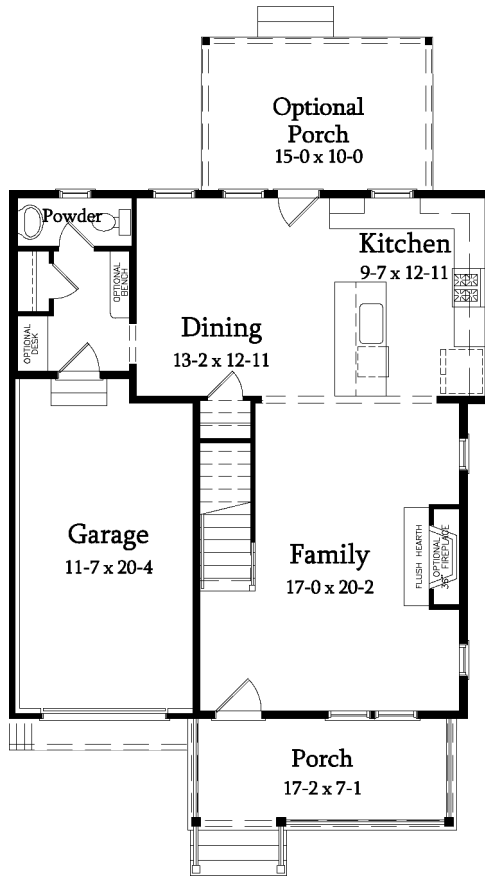

SAUSSY BURBANK
BEAUTIFUL - TIMELESS - CRAFTSMANSHIP

RAMSAY B-MOD
CLAREMONT LOT 54

3 Bedroom / 2.5 Bath

1865-B-mod

Base Heated SF: 1865 / Opt 3rd Floor Rec Room SF: 276 / Opt 3rd Floor Bedroom SF: 180
Opt 3rd Floor Bath SF: 63 / Total Available Heated SF: 2384

All plans, dimensions, details, and renderings are approximate and subject to change. Illustration may not represent finished details.

SAUSSY BURBANK

BEAUTIFUL - TIMELESS - CRAFTSMANSHIP

RAMSEY B-MOD

3 Bedroom / 2.5 Bath

Base Heated SF: 1865 / Opt 3rd Floor Rec Room SF: 276
Opt 3rd Floor Bedroom SF: 180 / Opt 3rd Floor Bath SF: 63
Total Available Heated SF: 2384

FIRST FLOOR

SECOND FLOOR

THIRD FLOOR

1865-B-mod

kdkdesign

All plans, dimensions, details, and renderings are approximate and subject to change. Illustration may not represent finished details. 2/2017