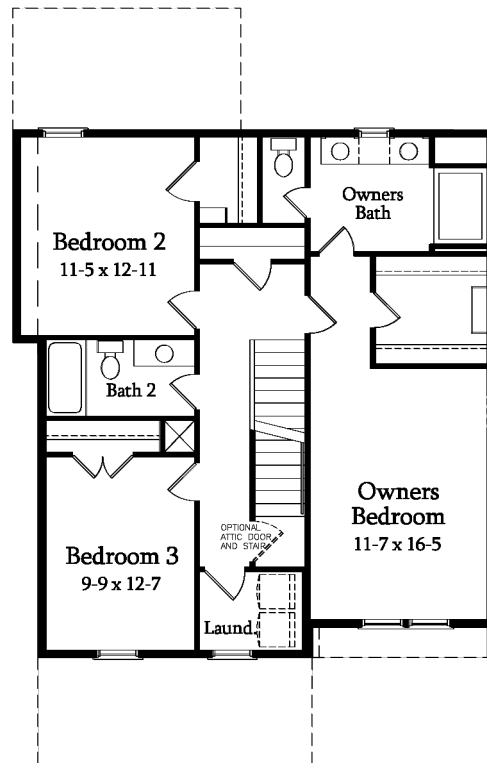

SAUSSY BURBANK
BEAUTIFUL - TIMELESS - CRAFTSMANSHIP

RAMSAY AR

3 Bedroom / 2.5 Bath

1865-AR

Base Heated SF: 1841 / Opt Rec Room SF: 276 / Opt Bedroom 4 SF: 180 / Opt Bath 3 SF: 63

Total Available Heated SF: 2360

All plans, dimensions, details, and renderings are approximate and subject to change. Illustration may not represent finished details.

SAUSSY BURBANK

BEAUTIFUL - TIMELESS - CRAFTSMANSHIP

RAMSAY AR

3 Bedroom / 2.5 Bath

Base Heated SF: 1841 / Opt Rec Room SF: 276 / Opt Bedroom 4 SF:

180 / Opt Bath 3 SF: 63

Total Available Heated SF: 2360

FIRST FLOOR

SECOND FLOOR

THIRD FLOOR

kdkdesign

All plans, dimensions, details, and renderings are approximate and subject to change. Illustration may not represent finished details. 6/2016