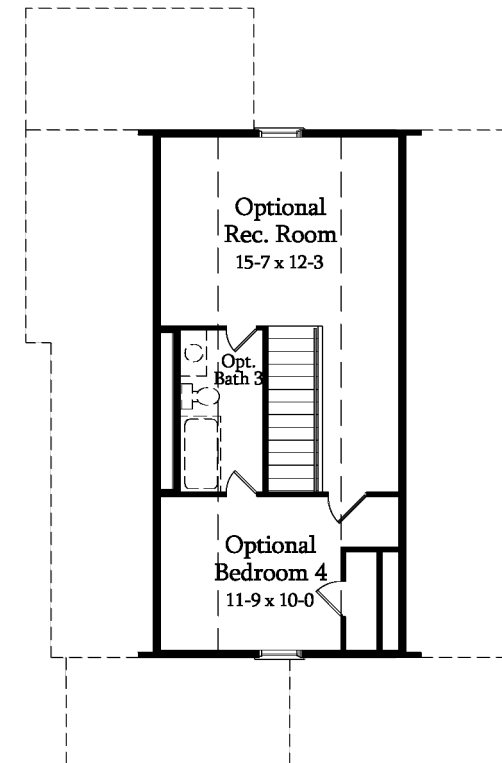

SAUSSY BURBANK
BEAUTIFUL - TIMELESS - CRAFTSMANSHIP

RAMSAY AR

3 Bedroom / 2.5 Bath

1865-AR

Base Heated SF: 1841 / Opt Rec Room SF: 276 / Opt Bedroom 4 SF: 180 / Opt Bath 3 SF: 63

Total Available Heated SF: 2360

Base Heated SF: 1841 / Opt Rec Room SF: 276 / Opt Bedroom 4 SF:

180 / Opt Bath 3 SF: 63

Total Available Heated SF: 2360

FIRST FLOOR

SECOND FLOOR

THIRD FLOOR

kdkdesign

All plans, dimensions, details, and renderings are approximate and subject to change. Illustration may not represent finished details. 6/2016