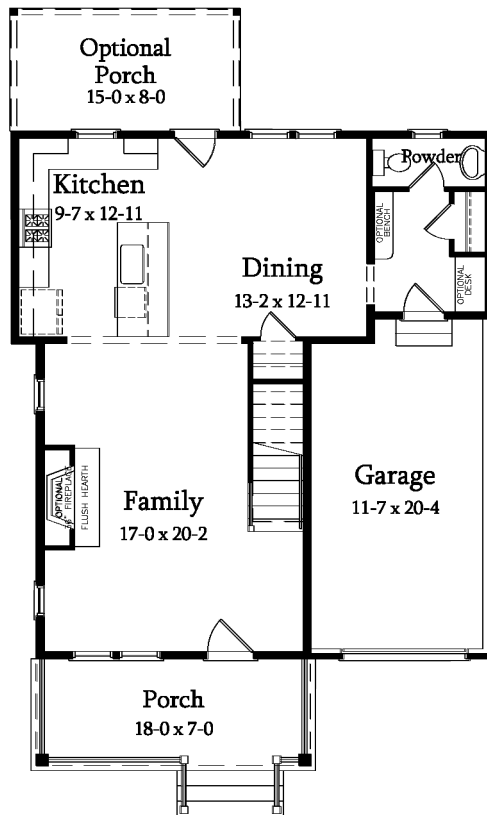

SAUSSY BURBANK
BEAUTIFUL - TIMELESS - CRAFTSMANSHIP

RAMSAY AR

3 Bedroom / 2.5 Bath

1865-AR

Base Heated SF: 1841 / Opt Rec Room SF: 276 / Opt Bedroom 4 SF: 180 / Opt Bath 3 SF: 63

Total Available Heated SF: 2360

All plans, dimensions, details, and renderings are approximate and subject to change. Illustration may not represent finished details.

SAUSSY BURBANK

BEAUTIFUL - TIMELESS - CRAFTSMANSHIP

RAMSAY AR

3 Bedroom / 2.5 Bath

Base Heated SF: 1841 / Opt Rec Room SF: 276 / Opt Bedroom 4 SF:

180 / Opt Bath 3 SF: 63

Total Available Heated SF: 2360

FIRST FLOOR

SECOND FLOOR

THIRD FLOOR

kdkdesign

All plans, dimensions, details, and renderings are approximate and subject to change. Illustration may not represent finished details. 6/2016