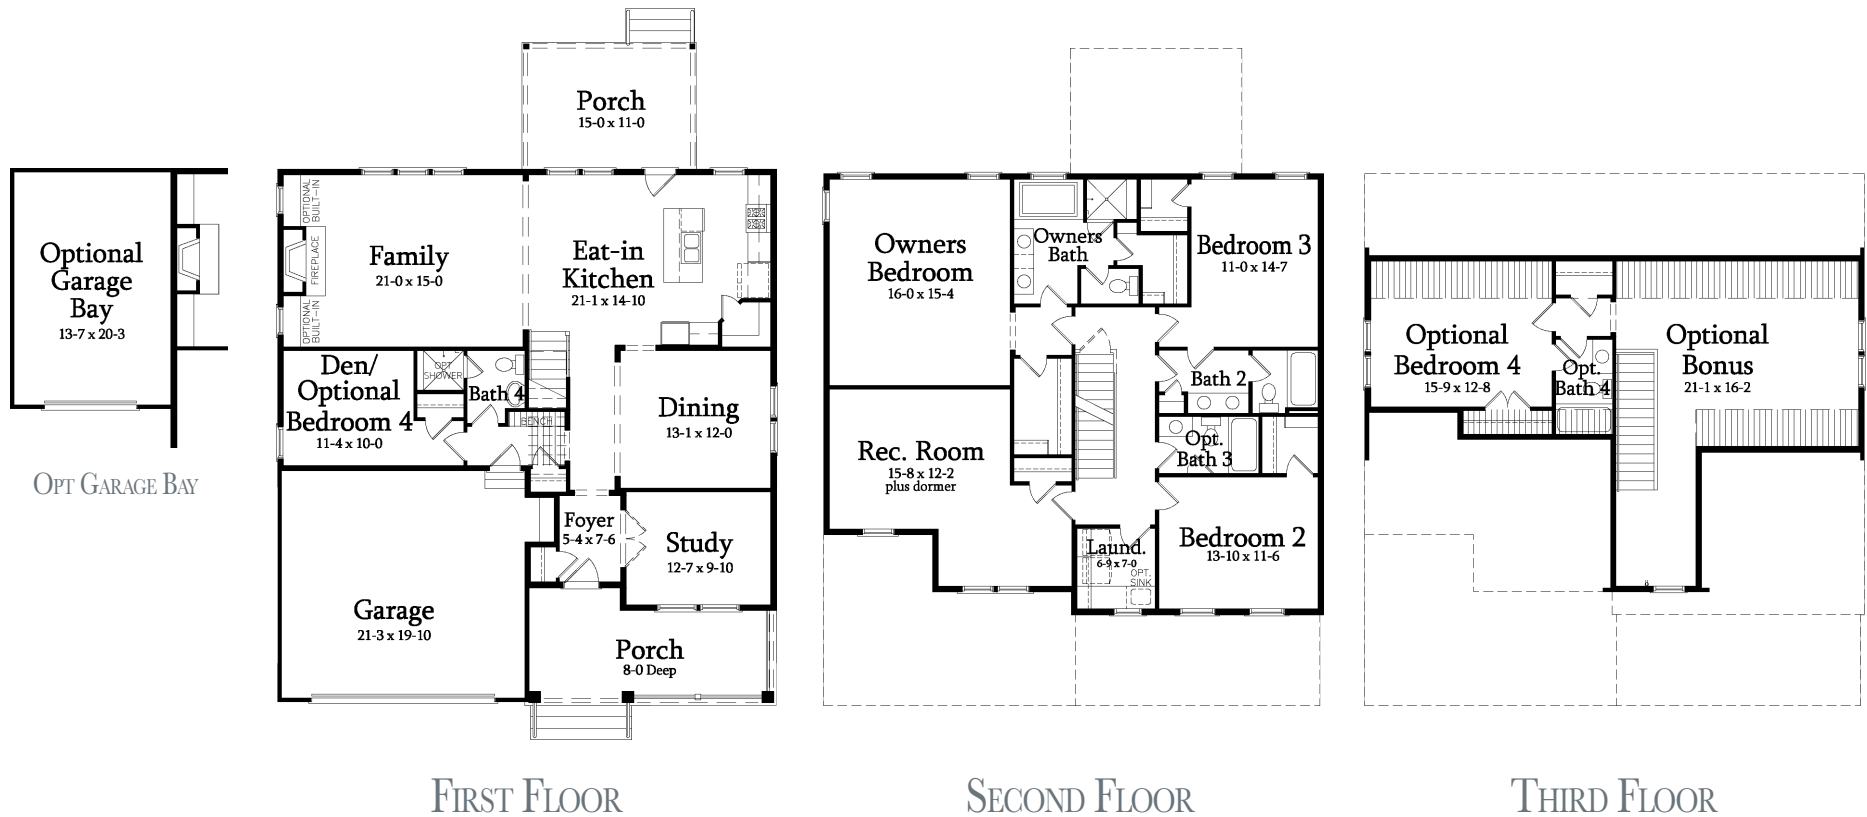

SAUSSY BURBANK
BEAUTIFUL - TIMELESS - CRAFTSMANSHIP

PRITCHARD B

3 Bedroom / 2.5 Bath / Finished Rec Room
Base Heated SF: 2994 / Opt 3rd Floor Bonus/Bed/Bath SF: 930
Total Available Heated SF: 3924

2952-B

All plans, dimensions, details, and renderings are approximate and subject to change. Illustration may not represent finished details.

SAUSSY BURBANK

BEAUTIFUL - TIMELESS - CRAFTSMANSHIP

PRITCHARD B

3 Bedroom / 2.5 Bath / Finished Rec Room
Base Heated SF: 2994 / Opt 3rd Floor Bonus/Bed/Bath SF: 930
Total Available Heated SF: 3924

FIRST FLOOR

SECOND FLOOR

THIRD FLOOR

2952-B

kdkdesign

All plans, dimensions, details, and renderings are approximate and subject to change. Illustration may not represent finished details. 8/2016