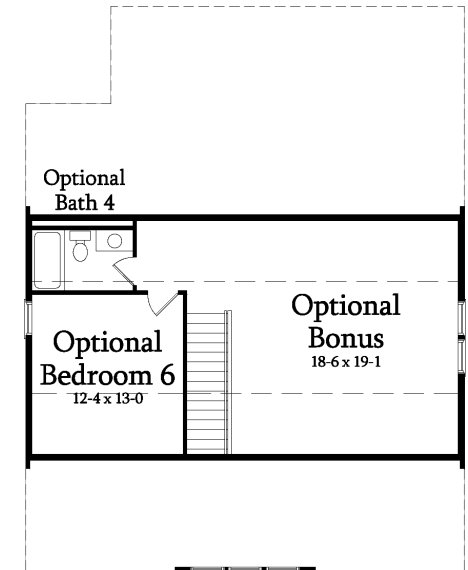

SAUSSY BURBANK
BEAUTIFUL - TIMELESS - CRAFTSMANSHIP

PATTON C

4 Bedroom / 3.5 Bath / Finished Rec Room / Base Heated SF: 3594
Opt 3rd Floor Bonus SF: 447 / Opt 3rd Floor Bedroom SF: 184 / Opt 3rd Floor Bath SF: 47
Total Available Heated SF: 4272

3593-C

All plans, dimensions, details, and renderings are approximate and subject to change. Illustration may not represent finished details.

SAUSSY BURBANK

BEAUTIFUL - TIMELESS - CRAFTSMANSHIP

PATTON C

4 Bedroom / 3.5 Bath / Finished Rec Room

Base Heated SF: 3594

Opt 3rd Floor Bonus SF: 447 / Opt 3rd Floor Bedroom SF: 184

Opt 3rd Floor Bath SF: 47

Total Available Heated SF: 4272

FIRST FLOOR

SECOND FLOOR

THIRD FLOOR

3593-C

kdkdesign

All plans, dimensions, details, and renderings are approximate and subject to change. Illustration may not represent finished details. 2/2016