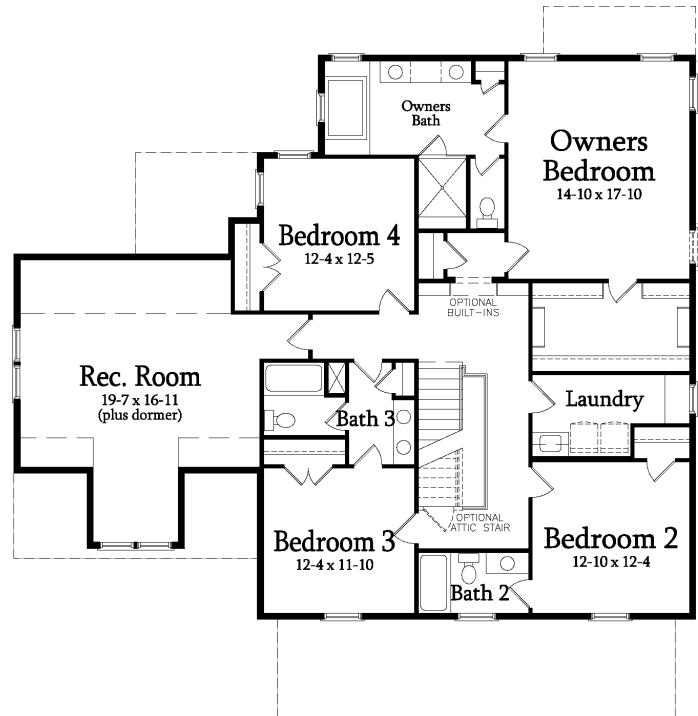

SAUSSY BURBANK
BEAUTIFUL - TIMELESS - CRAFTSMANSHIP

PATTON C

4 Bedroom / 3.5 Bath / Finished Rec Room / Base Heated SF: 3594
Opt 3rd Floor Bonus SF: 447 / Opt 3rd Floor Bedroom SF: 184 / Opt 3rd Floor Bath SF: 47
Total Available Heated SF: 4272

3593-C

All plans, dimensions, details, and renderings are approximate and subject to change. Illustration may not represent finished details.

SAUSSY BURBANK

BEAUTIFUL - TIMELESS - CRAFTSMANSHIP

PATTON C

4 Bedroom / 3.5 Bath / Finished Rec Room

Base Heated SF: 3594

Opt 3rd Floor Bonus SF: 447 / Opt 3rd Floor Bedroom SF: 184

Opt 3rd Floor Bath SF: 47

Total Available Heated SF: 4272

FIRST FLOOR

SECOND FLOOR

THIRD FLOOR

3593-C

kdkdesign

All plans, dimensions, details, and renderings are approximate and subject to change. Illustration may not represent finished details. 2/2016