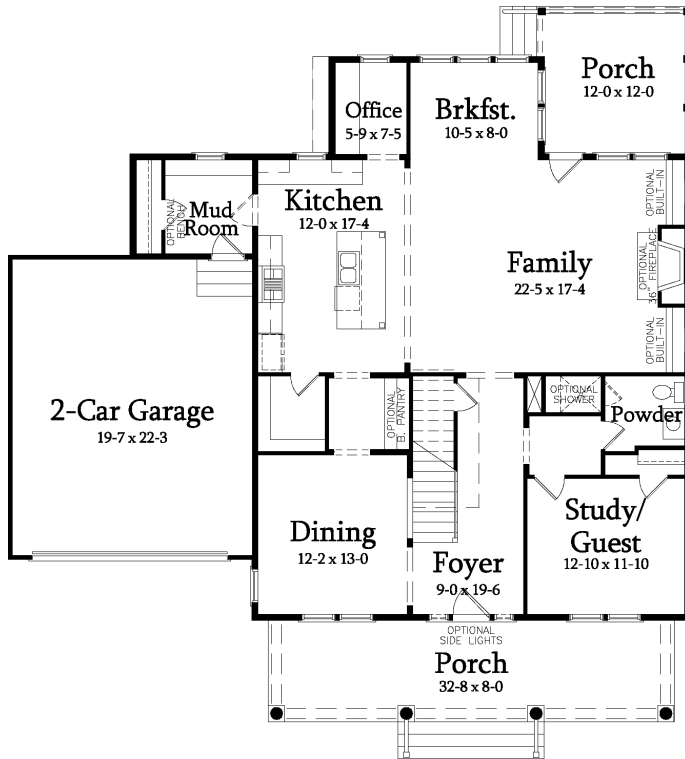

SAUSSY BURBANK
BEAUTIFUL - TIMELESS - CRAFTSMANSHIP

PATTON C

4 Bedroom / 3.5 Bath / Finished Rec Room / Base Heated SF: 3594
Opt 3rd Floor Bonus SF: 447 / Opt 3rd Floor Bedroom SF: 184 / Opt 3rd Floor Bath SF: 47
Total Available Heated SF: 4272

3593-C

All plans, dimensions, details, and renderings are approximate and subject to change. Illustration may not represent finished details.

SAUSSY BURBANK

BEAUTIFUL - TIMELESS - CRAFTSMANSHIP

PATTON C

4 Bedroom / 3.5 Bath / Finished Rec Room

Base Heated SF: 3594

Opt 3rd Floor Bonus SF: 447 / Opt 3rd Floor Bedroom SF: 184

Opt 3rd Floor Bath SF: 47

Total Available Heated SF: 4272

FIRST FLOOR

SECOND FLOOR

THIRD FLOOR

3593-C

kdkdesign

All plans, dimensions, details, and renderings are approximate and subject to change. Illustration may not represent finished details. 2/2016