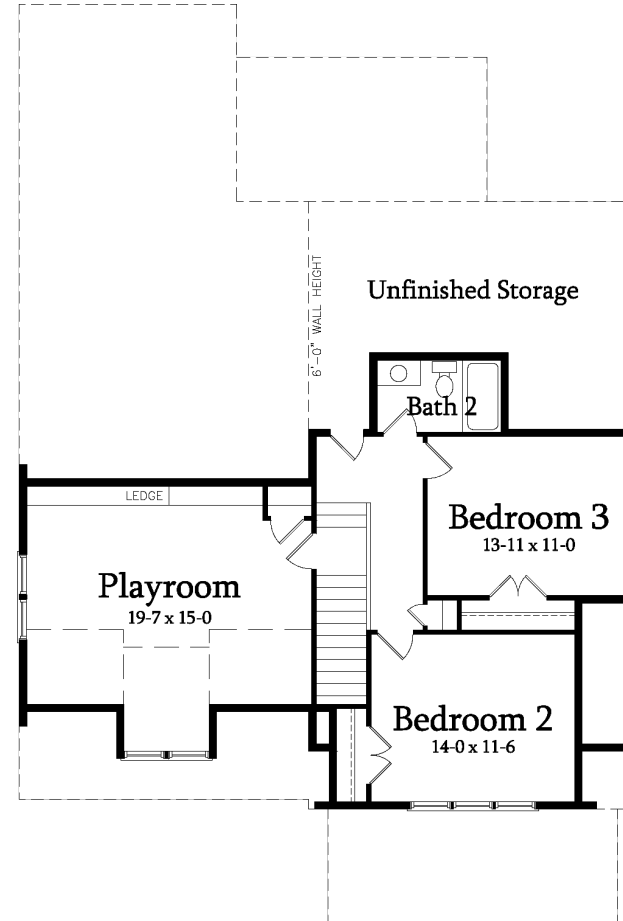

SAUSSY BURBANK
BEAUTIFUL - TIMELESS - CRAFTSMANSHIP

MAYNARD E

3 Bedroom / 2.5 Bath / Playroom
Base Heated SF: 2412 / Opt Enlarged Breakfast SF: 22
Total Available Heated SF: 2434

2015-E

All plans, dimensions, details, and renderings are approximate and subject to change. Illustration may not represent finished details.

SAUSSY BURBANK

BEAUTIFUL - TIMELESS - CRAFTSMANSHIP

MAYNARD E

3 Bedroom / 2.5 Bath / Playroom
Base Heated SF: 2412 / Opt Enlarged Breakfast SF: 22
Total Available Heated SF: 2434

FIRST FLOOR

SECOND FLOOR

2015-E

kdkdesign

All plans, dimensions, details, and renderings are approximate and subject to change. Illustration may not represent finished details. 2/2016