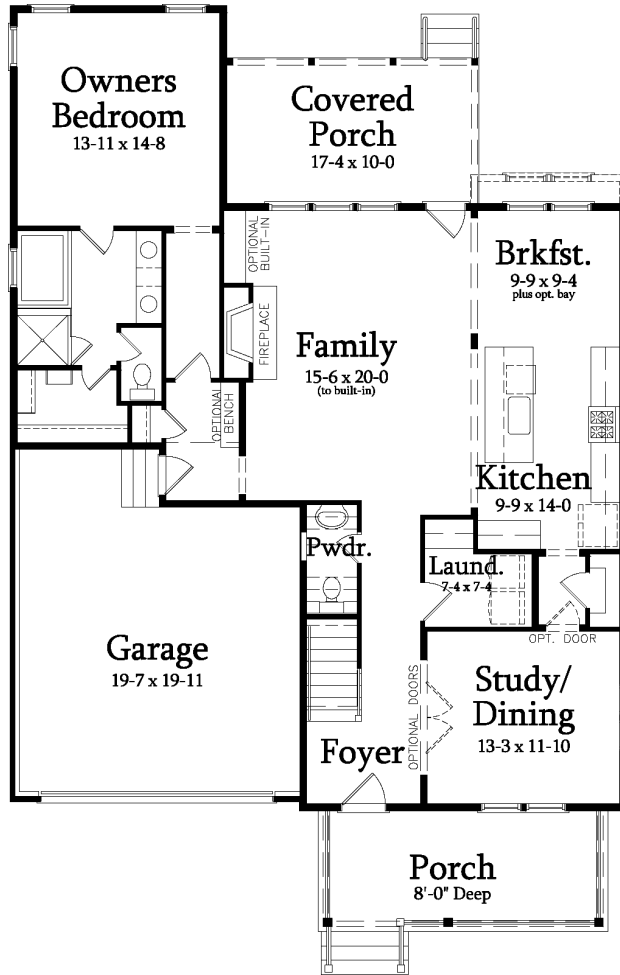

SAUSSY BURBANK
BEAUTIFUL - TIMELESS - CRAFTSMANSHIP

MAYNARD E

3 Bedroom / 2.5 Bath / Playroom
Base Heated SF: 2412 / Opt Enlarged Breakfast SF: 22
Total Available Heated SF: 2434

2015-E

All plans, dimensions, details, and renderings are approximate and subject to change. Illustration may not represent finished details.

SAUSSY BURBANK

BEAUTIFUL - TIMELESS - CRAFTSMANSHIP

MAYNARD E

3 Bedroom / 2.5 Bath / Playroom
Base Heated SF: 2412 / Opt Enlarged Breakfast SF: 22
Total Available Heated SF: 2434

FIRST FLOOR

SECOND FLOOR

2015-E

kdkdesign

All plans, dimensions, details, and renderings are approximate and subject to change. Illustration may not represent finished details. 2/2016