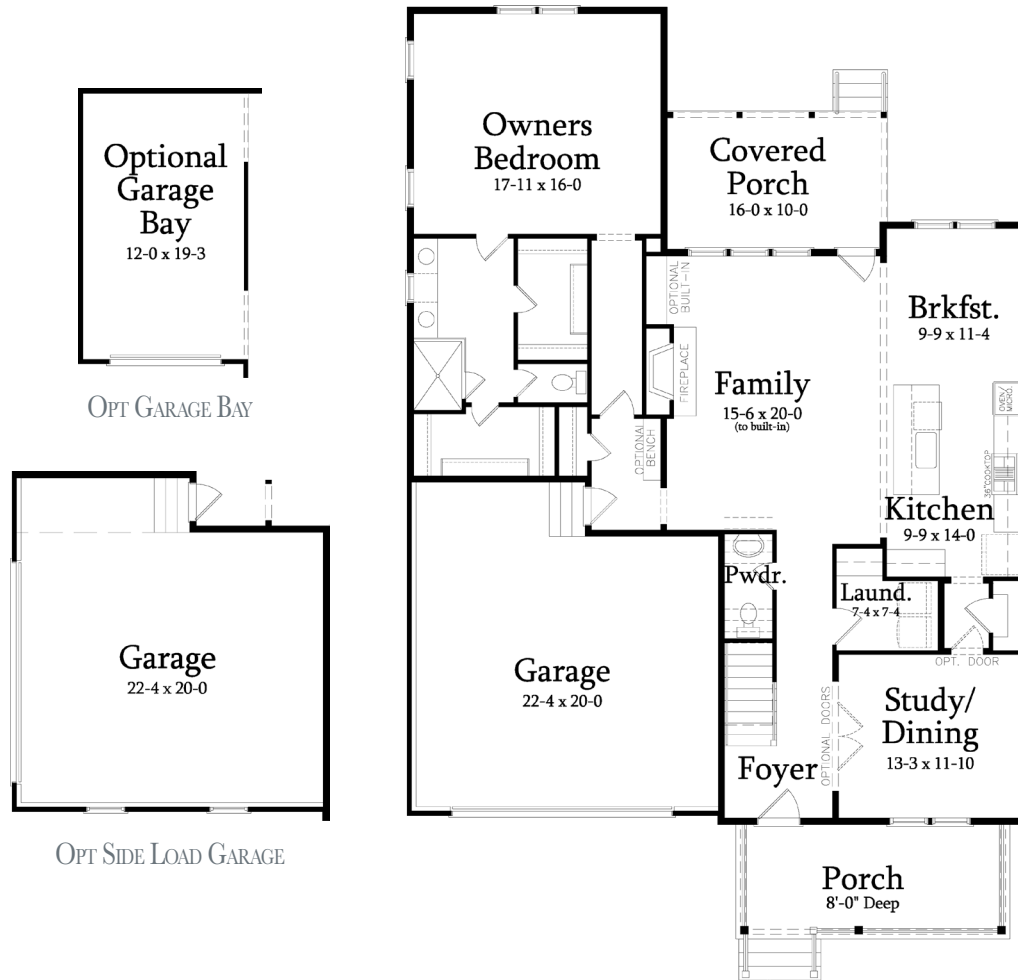

SAUSSY BURBANK
BEAUTIFUL - TIMELESS - CRAFTSMANSHIP

MARSTON E

3 Bedroom / 2.5 Bath / Finished Rec Room
Heated SF: 2658

2658-E

All plans, dimensions, details, and renderings are approximate and subject to change. Illustration may not represent finished details.

SAUSSY BURBANK
BEAUTIFUL - TIMELESS - CRAFTSMANSHIP

MARSTON E SIDeload

3 Bedroom / 2.5 Bath / Finished Rec Room
Heated SF: 2658

2658-E

All plans, dimensions, details, and renderings are approximate and subject to change. Illustration may not represent finished details.

SAUSSY BURBANK

BEAUTIFUL - TIMELESS - CRAFTSMANSHIP

MARSTON E

3 Bedroom / 2.5 Bath / Finished Rec Room
Heated SF: 2658

FIRST FLOOR

SECOND FLOOR

2658-E

kdkdesign

All plans, dimensions, details, and renderings are approximate and subject to change. Illustration may not represent finished details. 4/2018