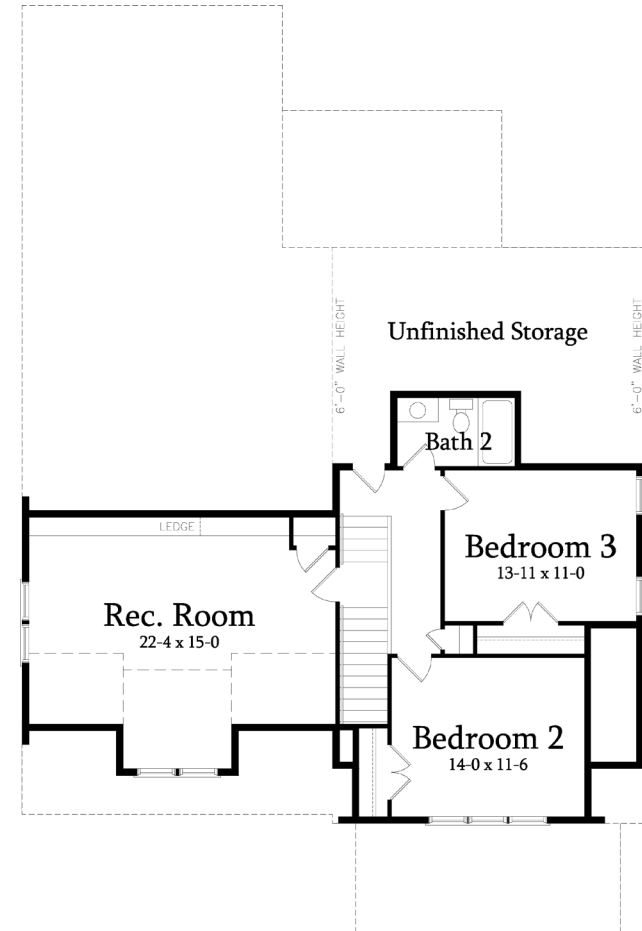

SAUSSY BURBANK
BEAUTIFUL - TIMELESS - CRAFTSMANSHIP

MARSTON E

3 Bedroom / 2.5 Bath / Finished Rec Room
Heated SF: 2658

2658-E

All plans, dimensions, details, and renderings are approximate and subject to change. Illustration may not represent finished details.

SAUSSY BURBANK
BEAUTIFUL - TIMELESS - CRAFTSMANSHIP

MARSTON E SIDeload

3 Bedroom / 2.5 Bath / Finished Rec Room
Heated SF: 2658

2658-E

All plans, dimensions, details, and renderings are approximate and subject to change. Illustration may not represent finished details.

SAUSSY BURBANK

BEAUTIFUL - TIMELESS - CRAFTSMANSHIP

MARSTON E

3 Bedroom / 2.5 Bath / Finished Rec Room
Heated SF: 2658

FIRST FLOOR

SECOND FLOOR

2658-E

kdkdesign

All plans, dimensions, details, and renderings are approximate and subject to change. Illustration may not represent finished details. 4/2018