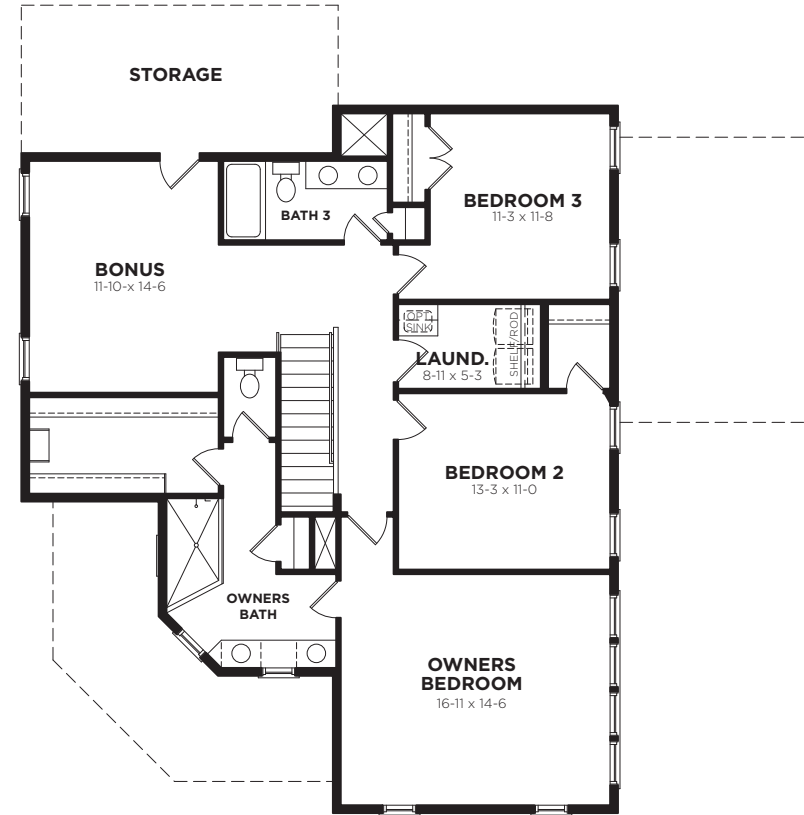

SAUSSY BURBANK
BEAUTIFUL - TIMELESS - CRAFTSMANSHIP

COPLEY A

4 Bedroom / 3 Bath
Total Available Heated SF: 2626

2626-A

All plans, dimensions, details, and renderings are approximate and subject to change. Illustration may not represent finished details.

SAUSSY BURBANK

BEAUTIFUL - TIMELESS - CRAFTSMANSHIP

COPLEY A

4 Bedroom / 3 Bath

Total Available Heated SF: 2626

FIRST FLOOR

SECOND FLOOR

kdkdesign

All plans, dimensions, details, and renderings are approximate and subject to change. Illustration may not represent finished details. 5/2019

2626-A