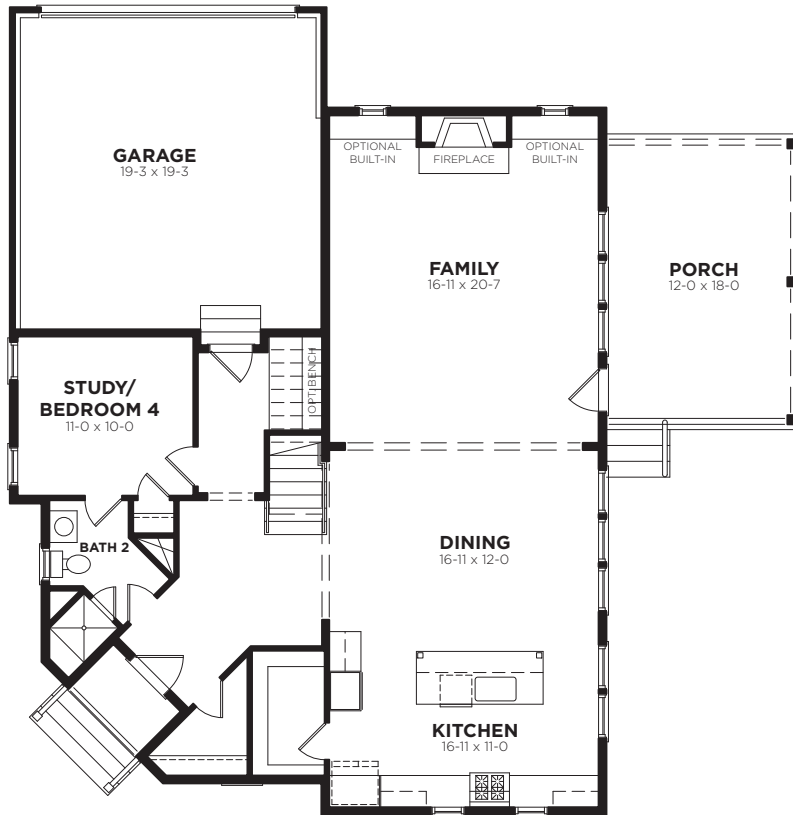

SAUSSY BURBANK
BEAUTIFUL - TIMELESS - CRAFTSMANSHIP

COPLEY A

4 Bedroom / 3 Bath
Total Available Heated SF: 2626

2626-A

All plans, dimensions, details, and renderings are approximate and subject to change. Illustration may not represent finished details.

SAUSSY BURBANK

BEAUTIFUL - TIMELESS - CRAFTSMANSHIP

COPLEY A

4 Bedroom / 3 Bath

Total Available Heated SF: 2626

FIRST FLOOR

SECOND FLOOR

kdkdesign

All plans, dimensions, details, and renderings are approximate and subject to change. Illustration may not represent finished details. 5/2019

2626-A