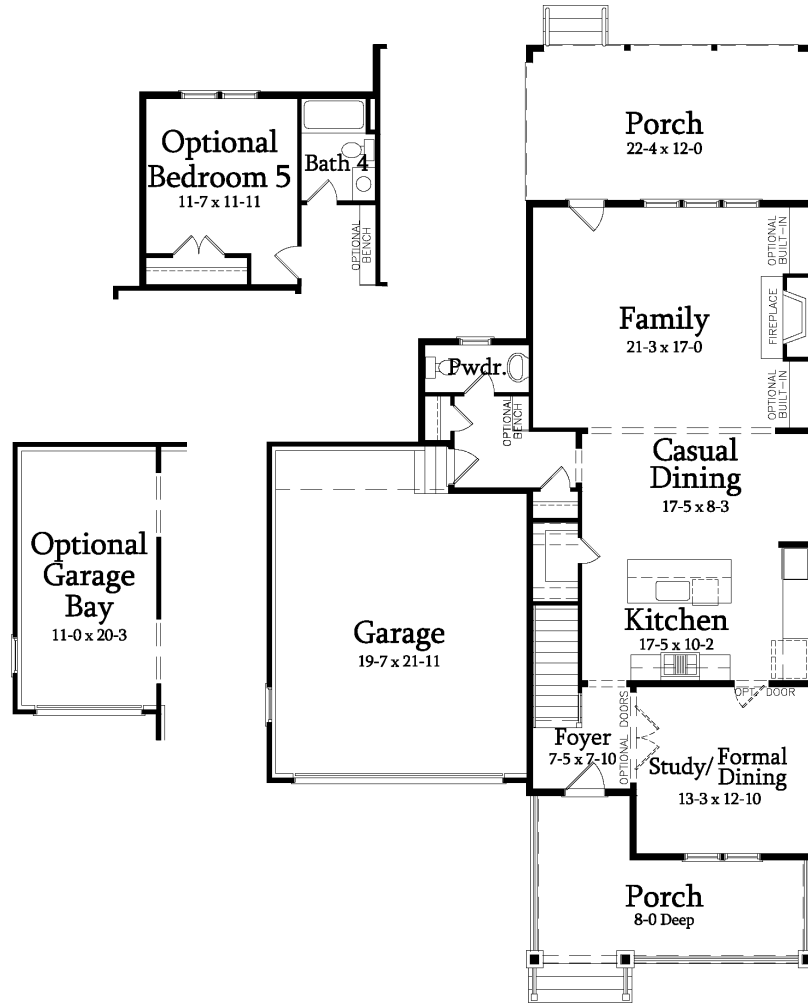

SAUSSY BURBANK  
BEAUTIFUL - TIMELESS - CRAFTSMANSHIP

BRADY E

4 Bedroom / 3.5 Bath / Finished Rec Room  
Base Heated SF: 3018 / Opt 3rd Car Garage / Opt 5th Bedroom/Full Bath SF: 203  
Total Available Heated SF: 3221

2628-E

*All plans, dimensions, details, and renderings are approximate and subject to change. Illustration may not represent finished details.*

# BRADY E

4 Bedroom / 3.5 Bath / Finished Rec Room  
Base Heated SF: 3018 / Opt 3rd Car Garage  
Opt 5th Bedroom/Full Bath SF: 203  
Total Available Heated SF: 3221

FIRST FLOOR

2628-E

SECOND FLOOR

kdkdesign