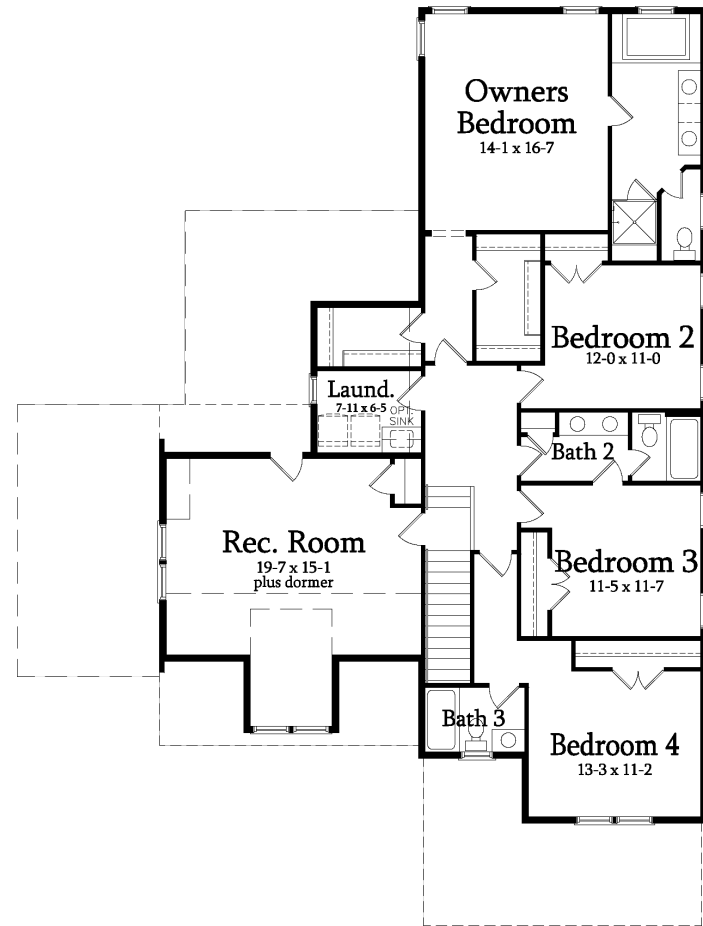

SAUSSY BURBANK  
BEAUTIFUL - TIMELESS - CRAFTSMANSHIP

BRADY E

4 Bedroom / 3.5 Bath / Finished Rec Room  
Base Heated SF: 3018 / Opt 3rd Car Garage / Opt 5th Bedroom/Full Bath SF: 203  
Total Available Heated SF: 3221

2628-E

*All plans, dimensions, details, and renderings are approximate and subject to change. Illustration may not represent finished details.*

# BRADY E

4 Bedroom / 3.5 Bath / Finished Rec Room  
Base Heated SF: 3018 / Opt 3rd Car Garage  
Opt 5th Bedroom/Full Bath SF: 203  
Total Available Heated SF: 3221

FIRST FLOOR

2628-E

SECOND FLOOR

kdkdesign