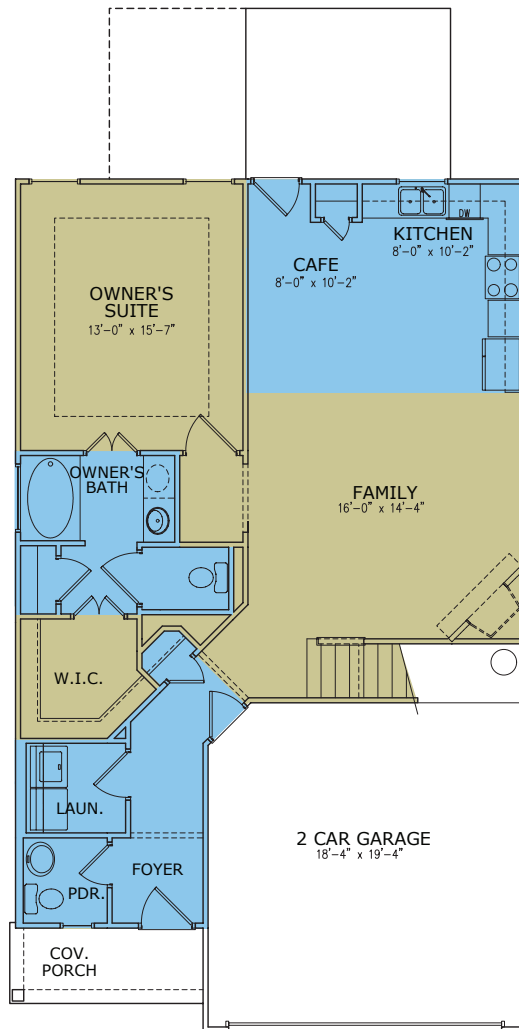

The Prestwick

3 Bedrooms • 2.5 Baths • 1,625 Square Feet

QUALITY | INTEGRITY | VALUE

The Prestwick

3 Bedrooms • 2.5 Baths • 1,625 Square Feet

SECOND FLOOR PLAN A C D F G I

OWNER BATH
 DOUBLE BOWL
 OPTION

OWNER BATH
 TUB & SHOWER
 OPTION

OWNER BATH
 SHOWER ONLY
 OPTION

QUALITY | INTEGRITY | VALUE

The Prestwick

3 Bedrooms • 2.5 Baths • 1,625 Square Feet

ELEVATION A

ELEVATION B

ELEVATION C

QUALITY | INTEGRITY | VALUE

The Prestwick

3 Bedrooms • 2.5 Baths • 1,625 Square Feet

ELEVATION D

ELEVATION E

ELEVATION F

QUALITY | INTEGRITY | VALUE