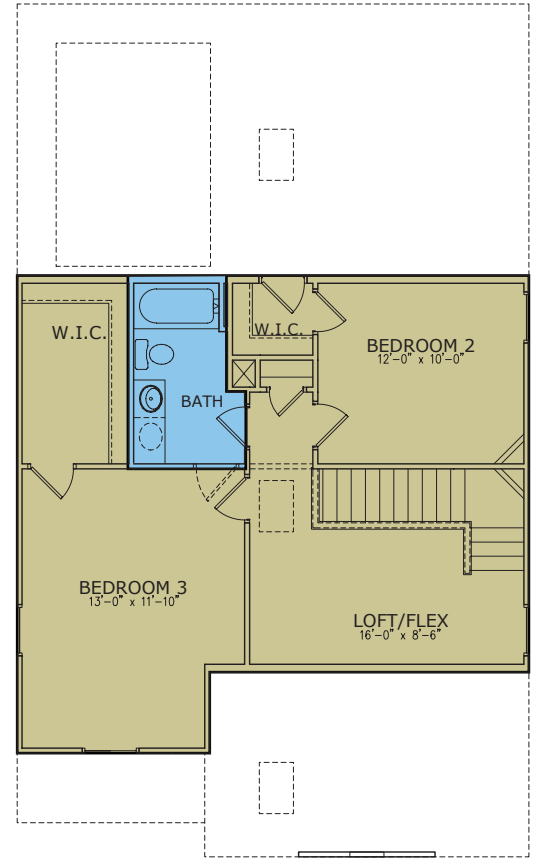

The Prestwick

3 Bedrooms • 2.5 Baths • 1,625 Square Feet

QUALITY | INTEGRITY | VALUE

The Prestwick

3 Bedrooms • 2.5 Baths • 1,625 Square Feet

SECOND FLOOR PLAN A C D F G I

OWNER BATH
 DOUBLE BOWL
 OPTION

OWNER BATH
 TUB & SHOWER
 OPTION

OWNER BATH
 SHOWER ONLY
 OPTION

QUALITY | INTEGRITY | VALUE

The Prestwick

3 Bedrooms • 2.5 Baths • 1,625 Square Feet

ELEVATION A

ELEVATION B

ELEVATION C

QUALITY | INTEGRITY | VALUE

The Prestwick

3 Bedrooms • 2.5 Baths • 1,625 Square Feet

ELEVATION D

ELEVATION E

ELEVATION F

QUALITY | INTEGRITY | VALUE